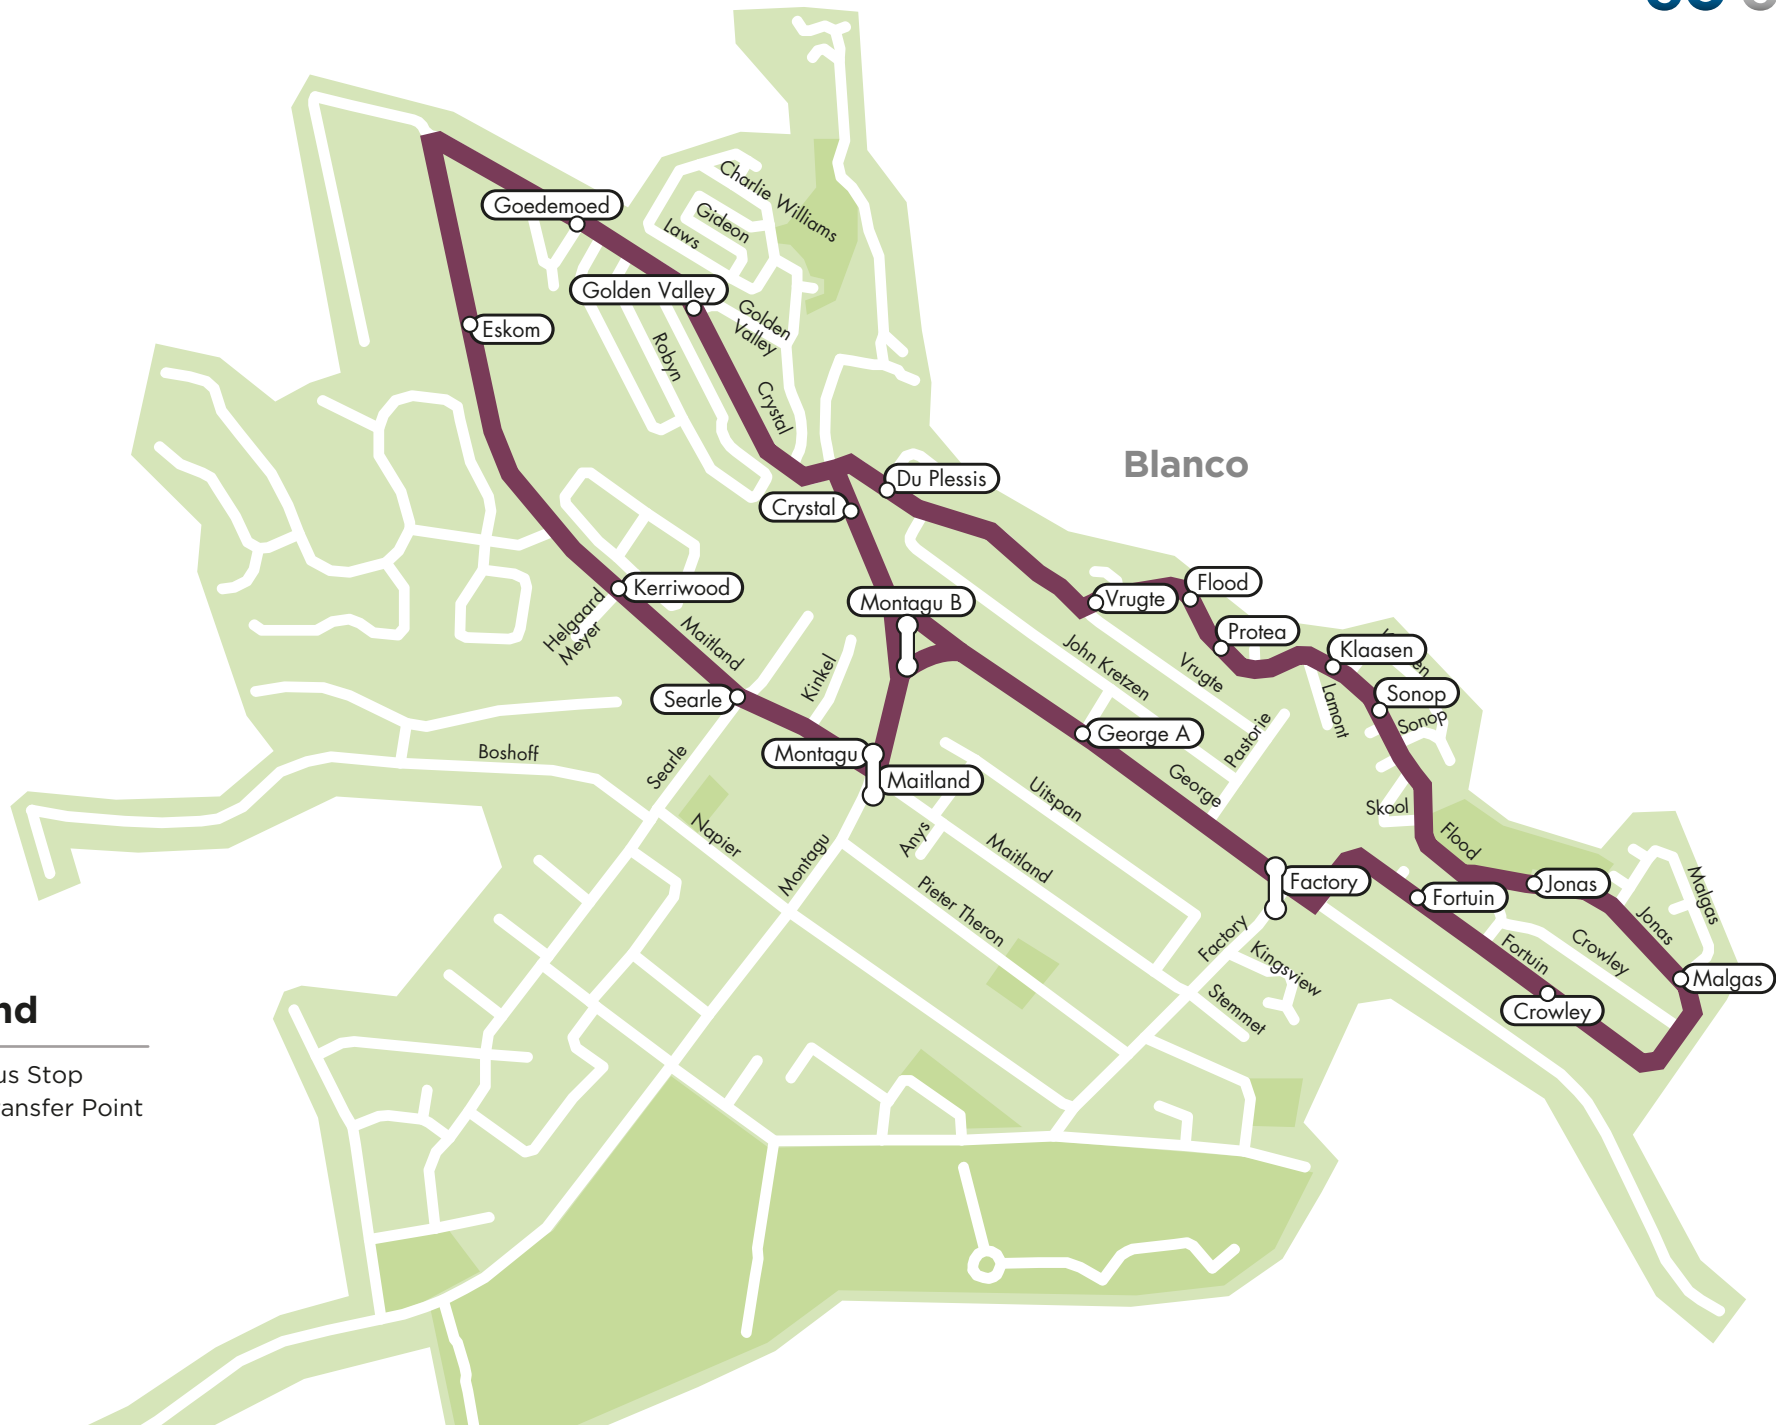

C 3 BLANCO COMMUNITY

Legend

-  Bus Stop
-  Transfer Point