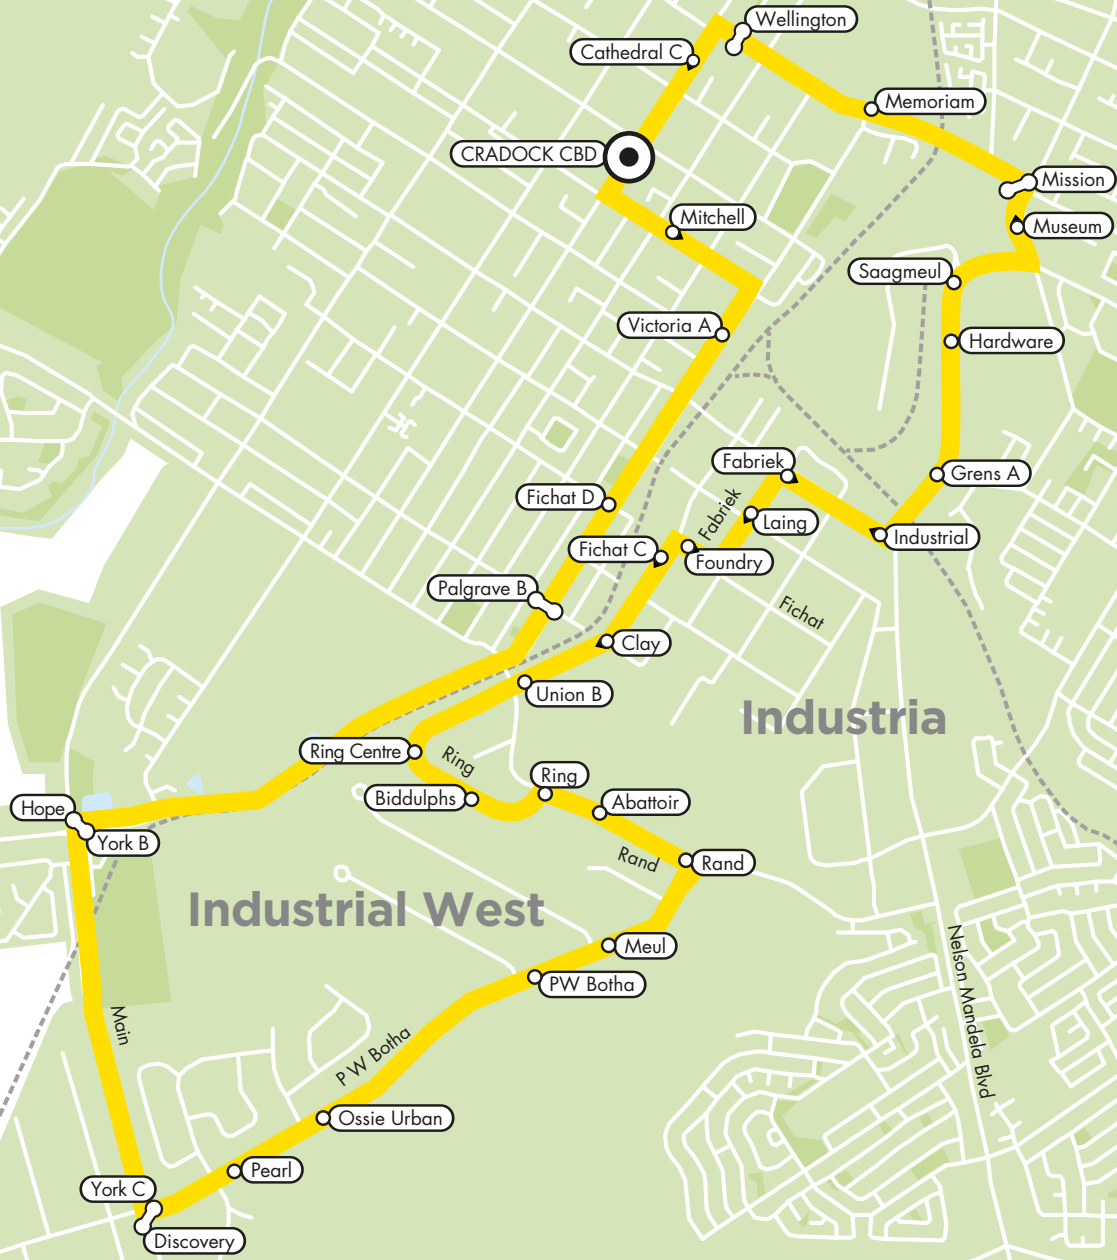

M 9 INDUSTRIA - CBD

Legend

- Bus Stop
- Transfer Point
- Terminal Point
- CBD Terminal
- Railway Line