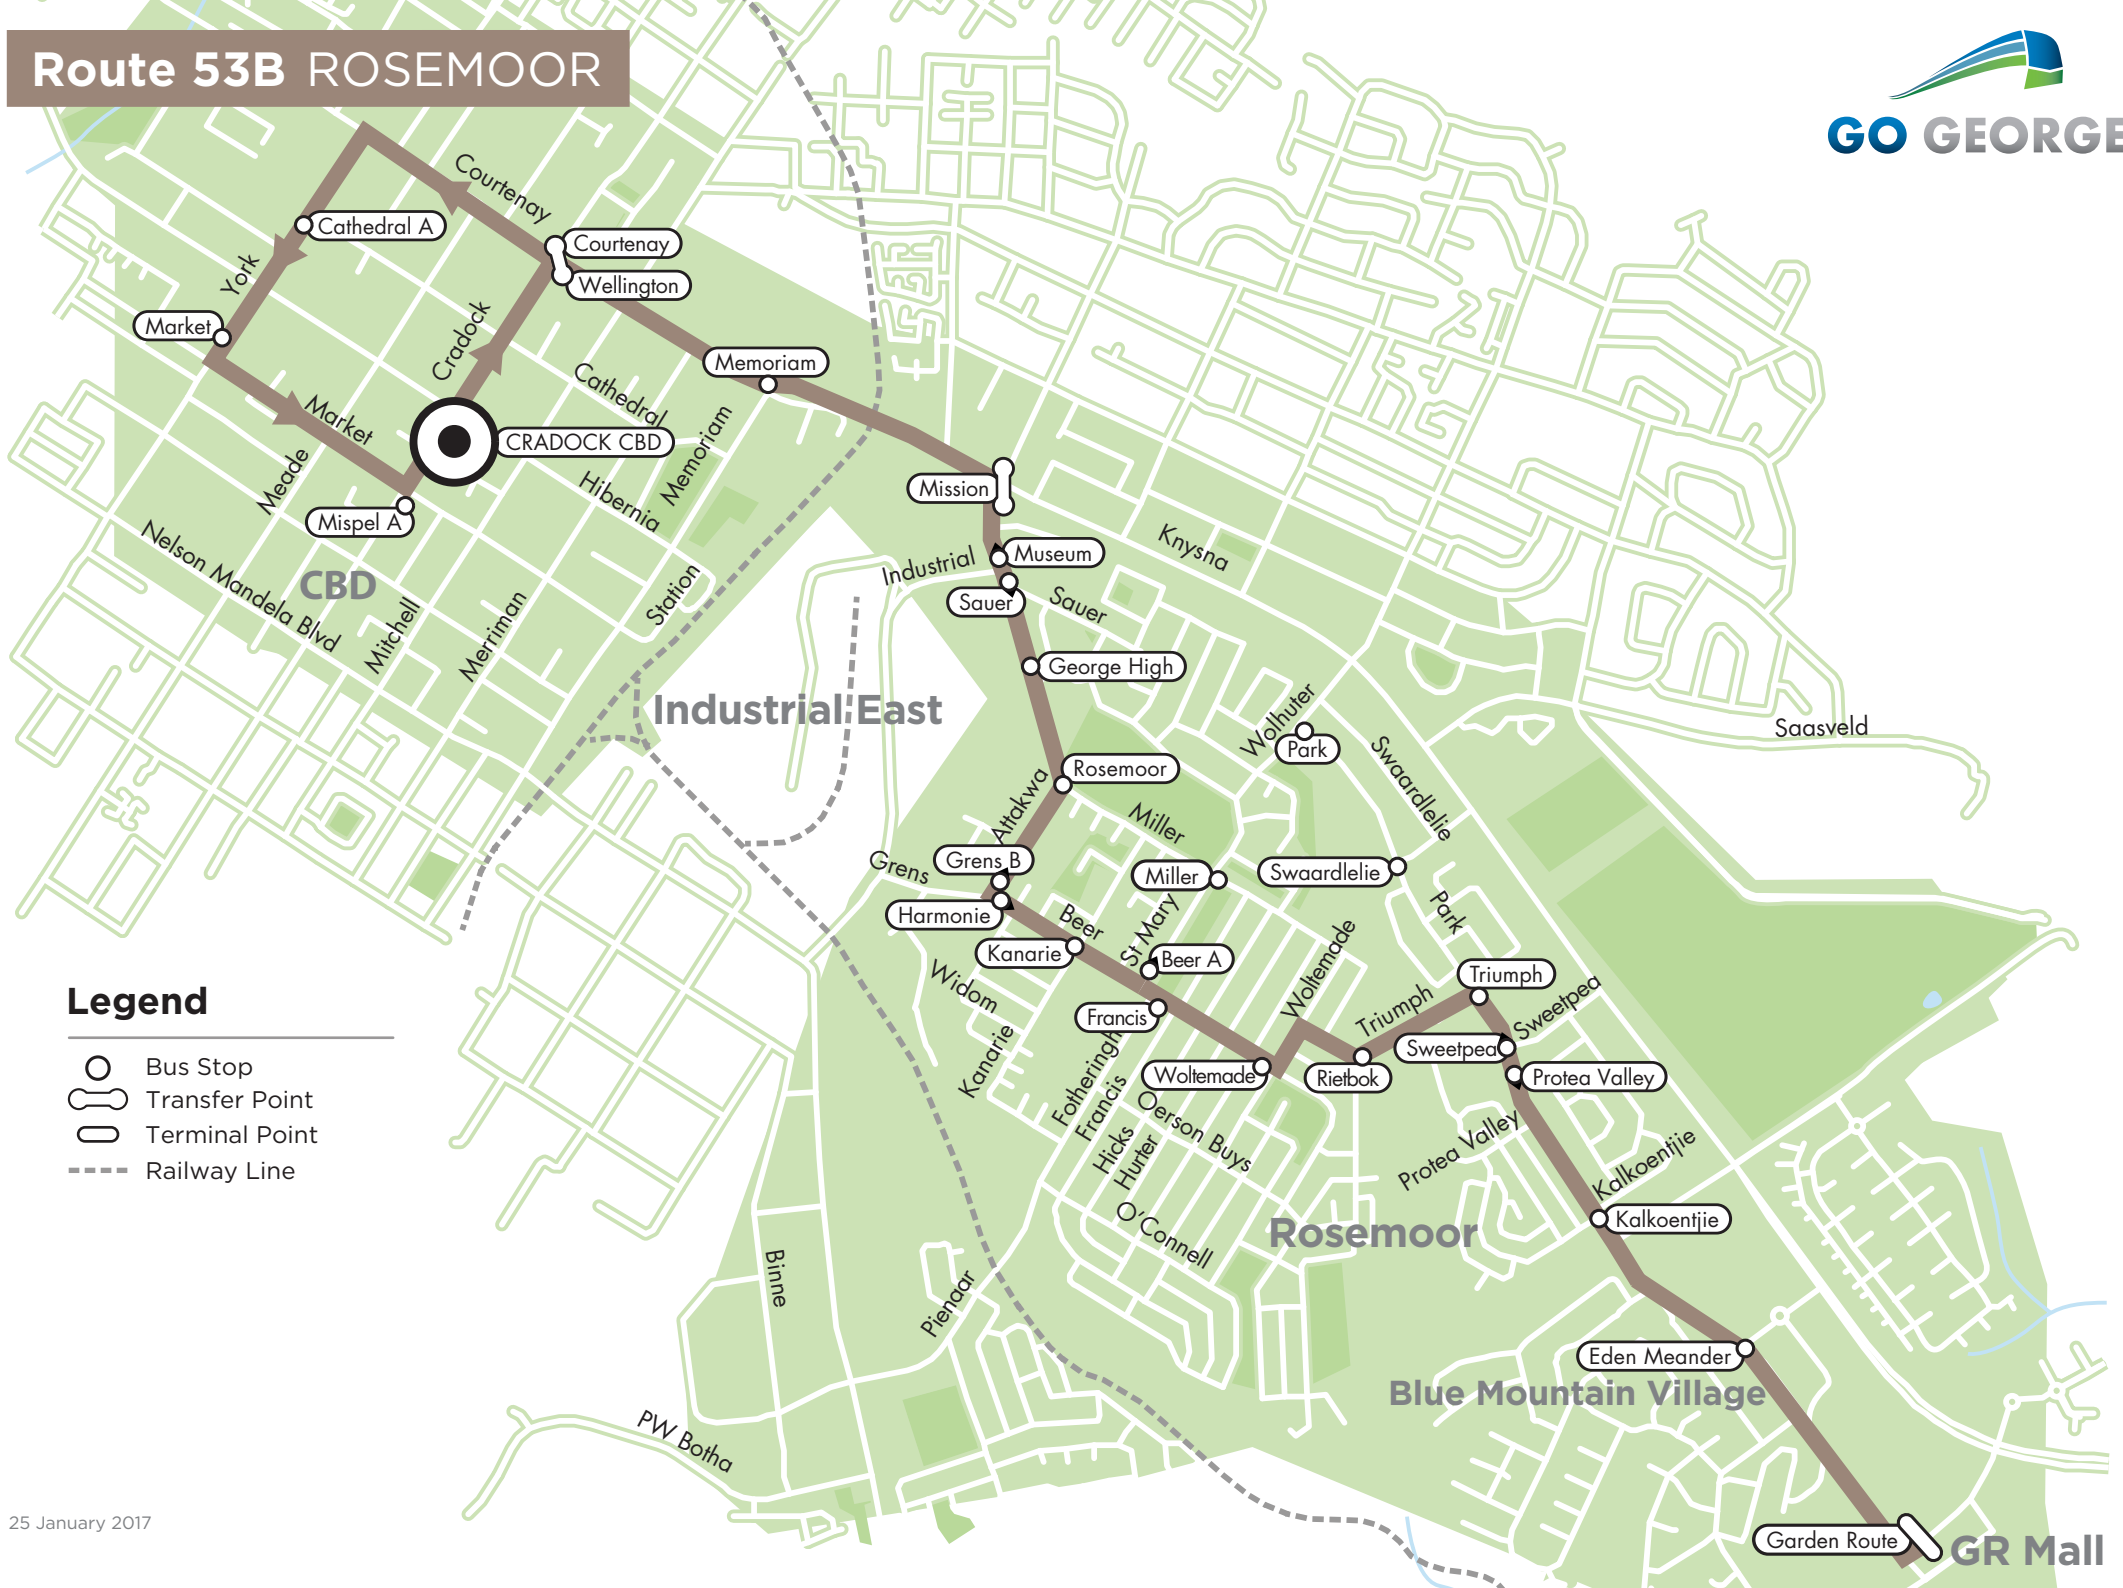

Route 53B ROSEMOOR

Legend

-  Bus Stop
-  Transfer Point
-  Terminal Point
-  Railway Line