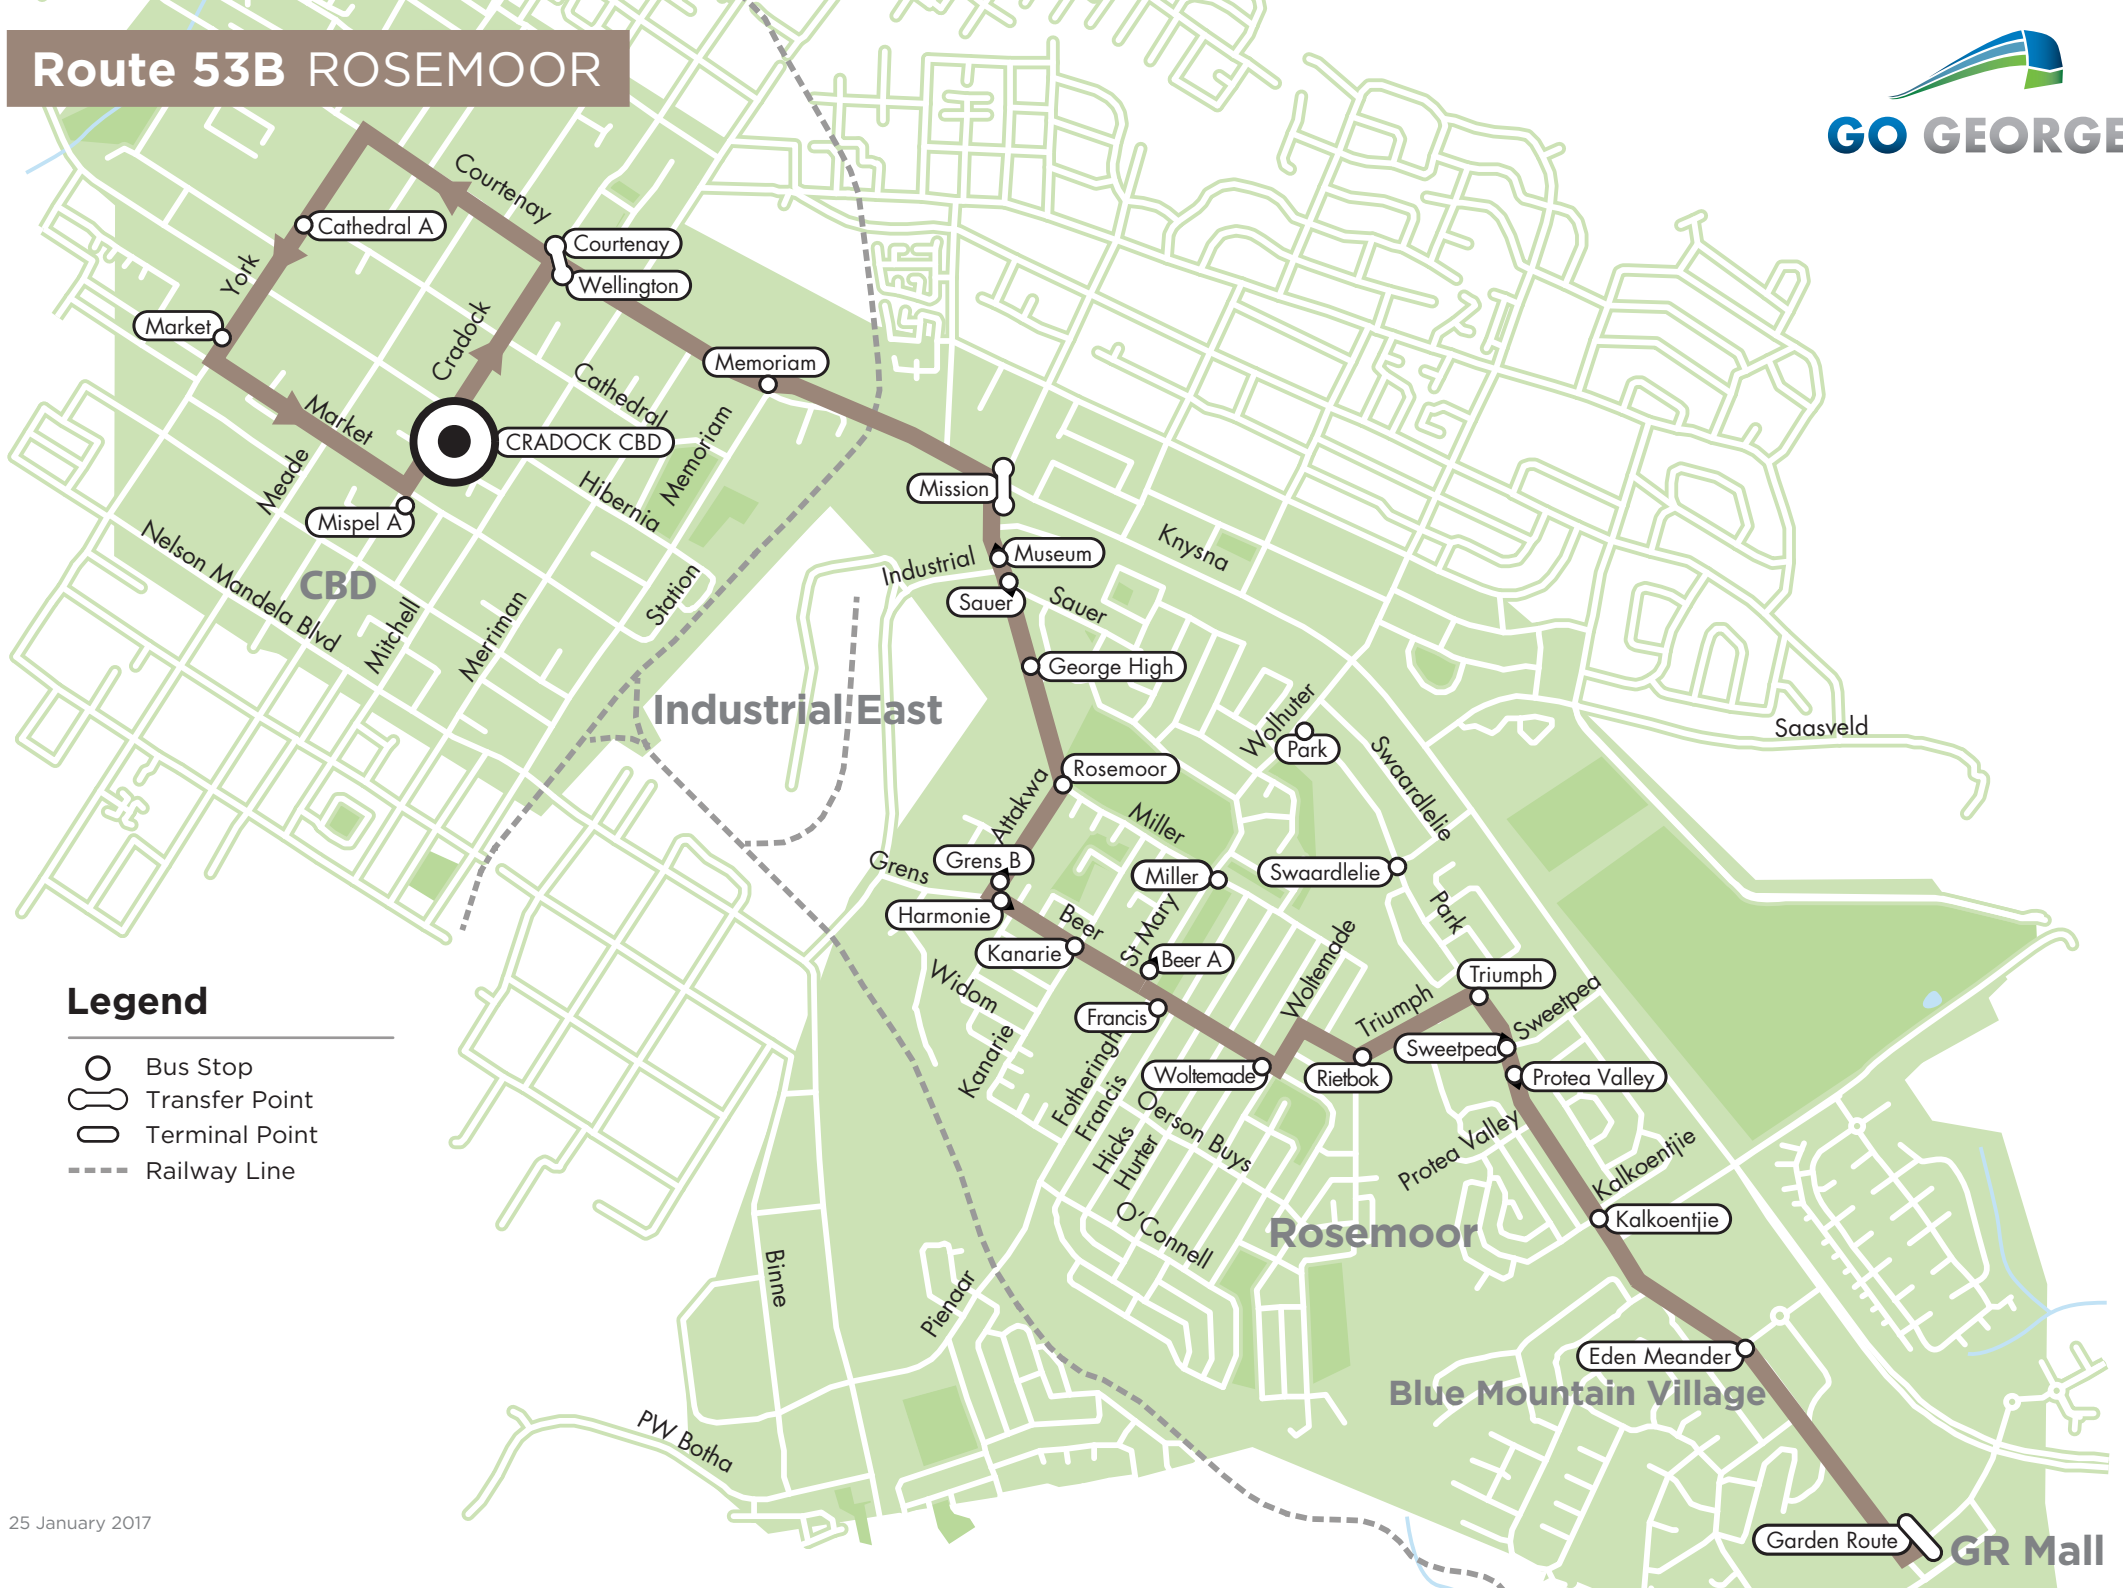

# Route 53B ROSEMOOR

## Legend

-  Bus Stop
-  Transfer Point
-  Terminal Point
-  Railway Line