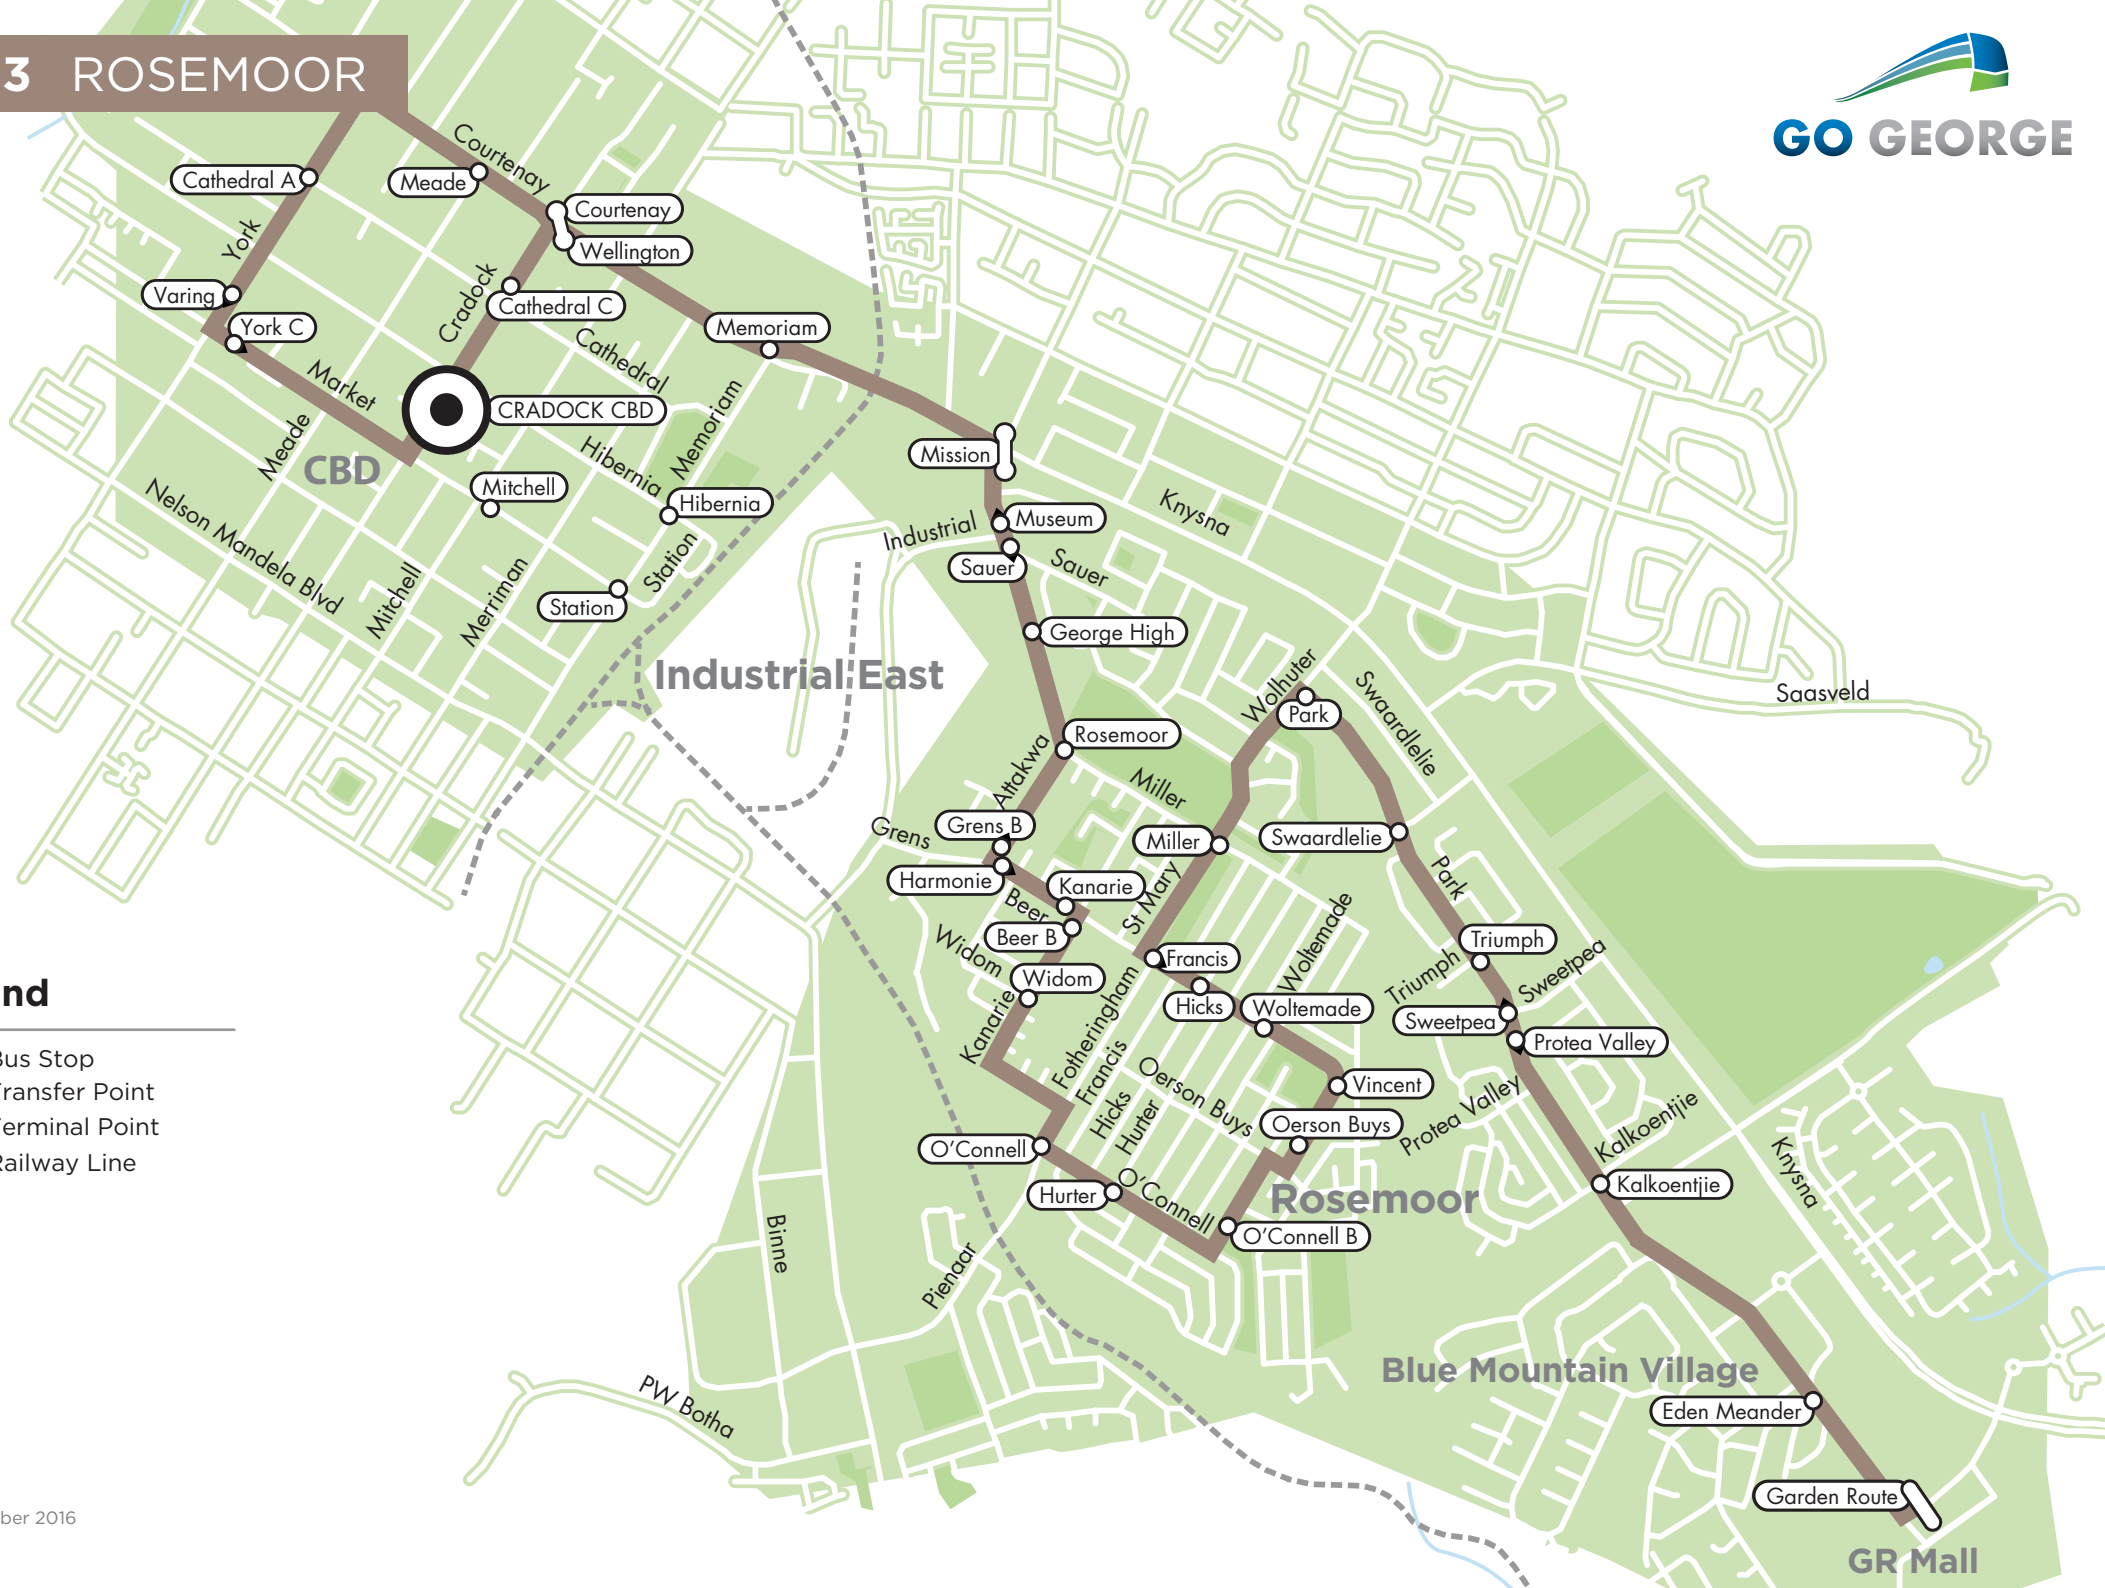

C53 ROSEMOOR

- Legend**
- Bus Stop
 - ⊕ Transfer Point
 - ▭ Terminal Point
 - Railway Line