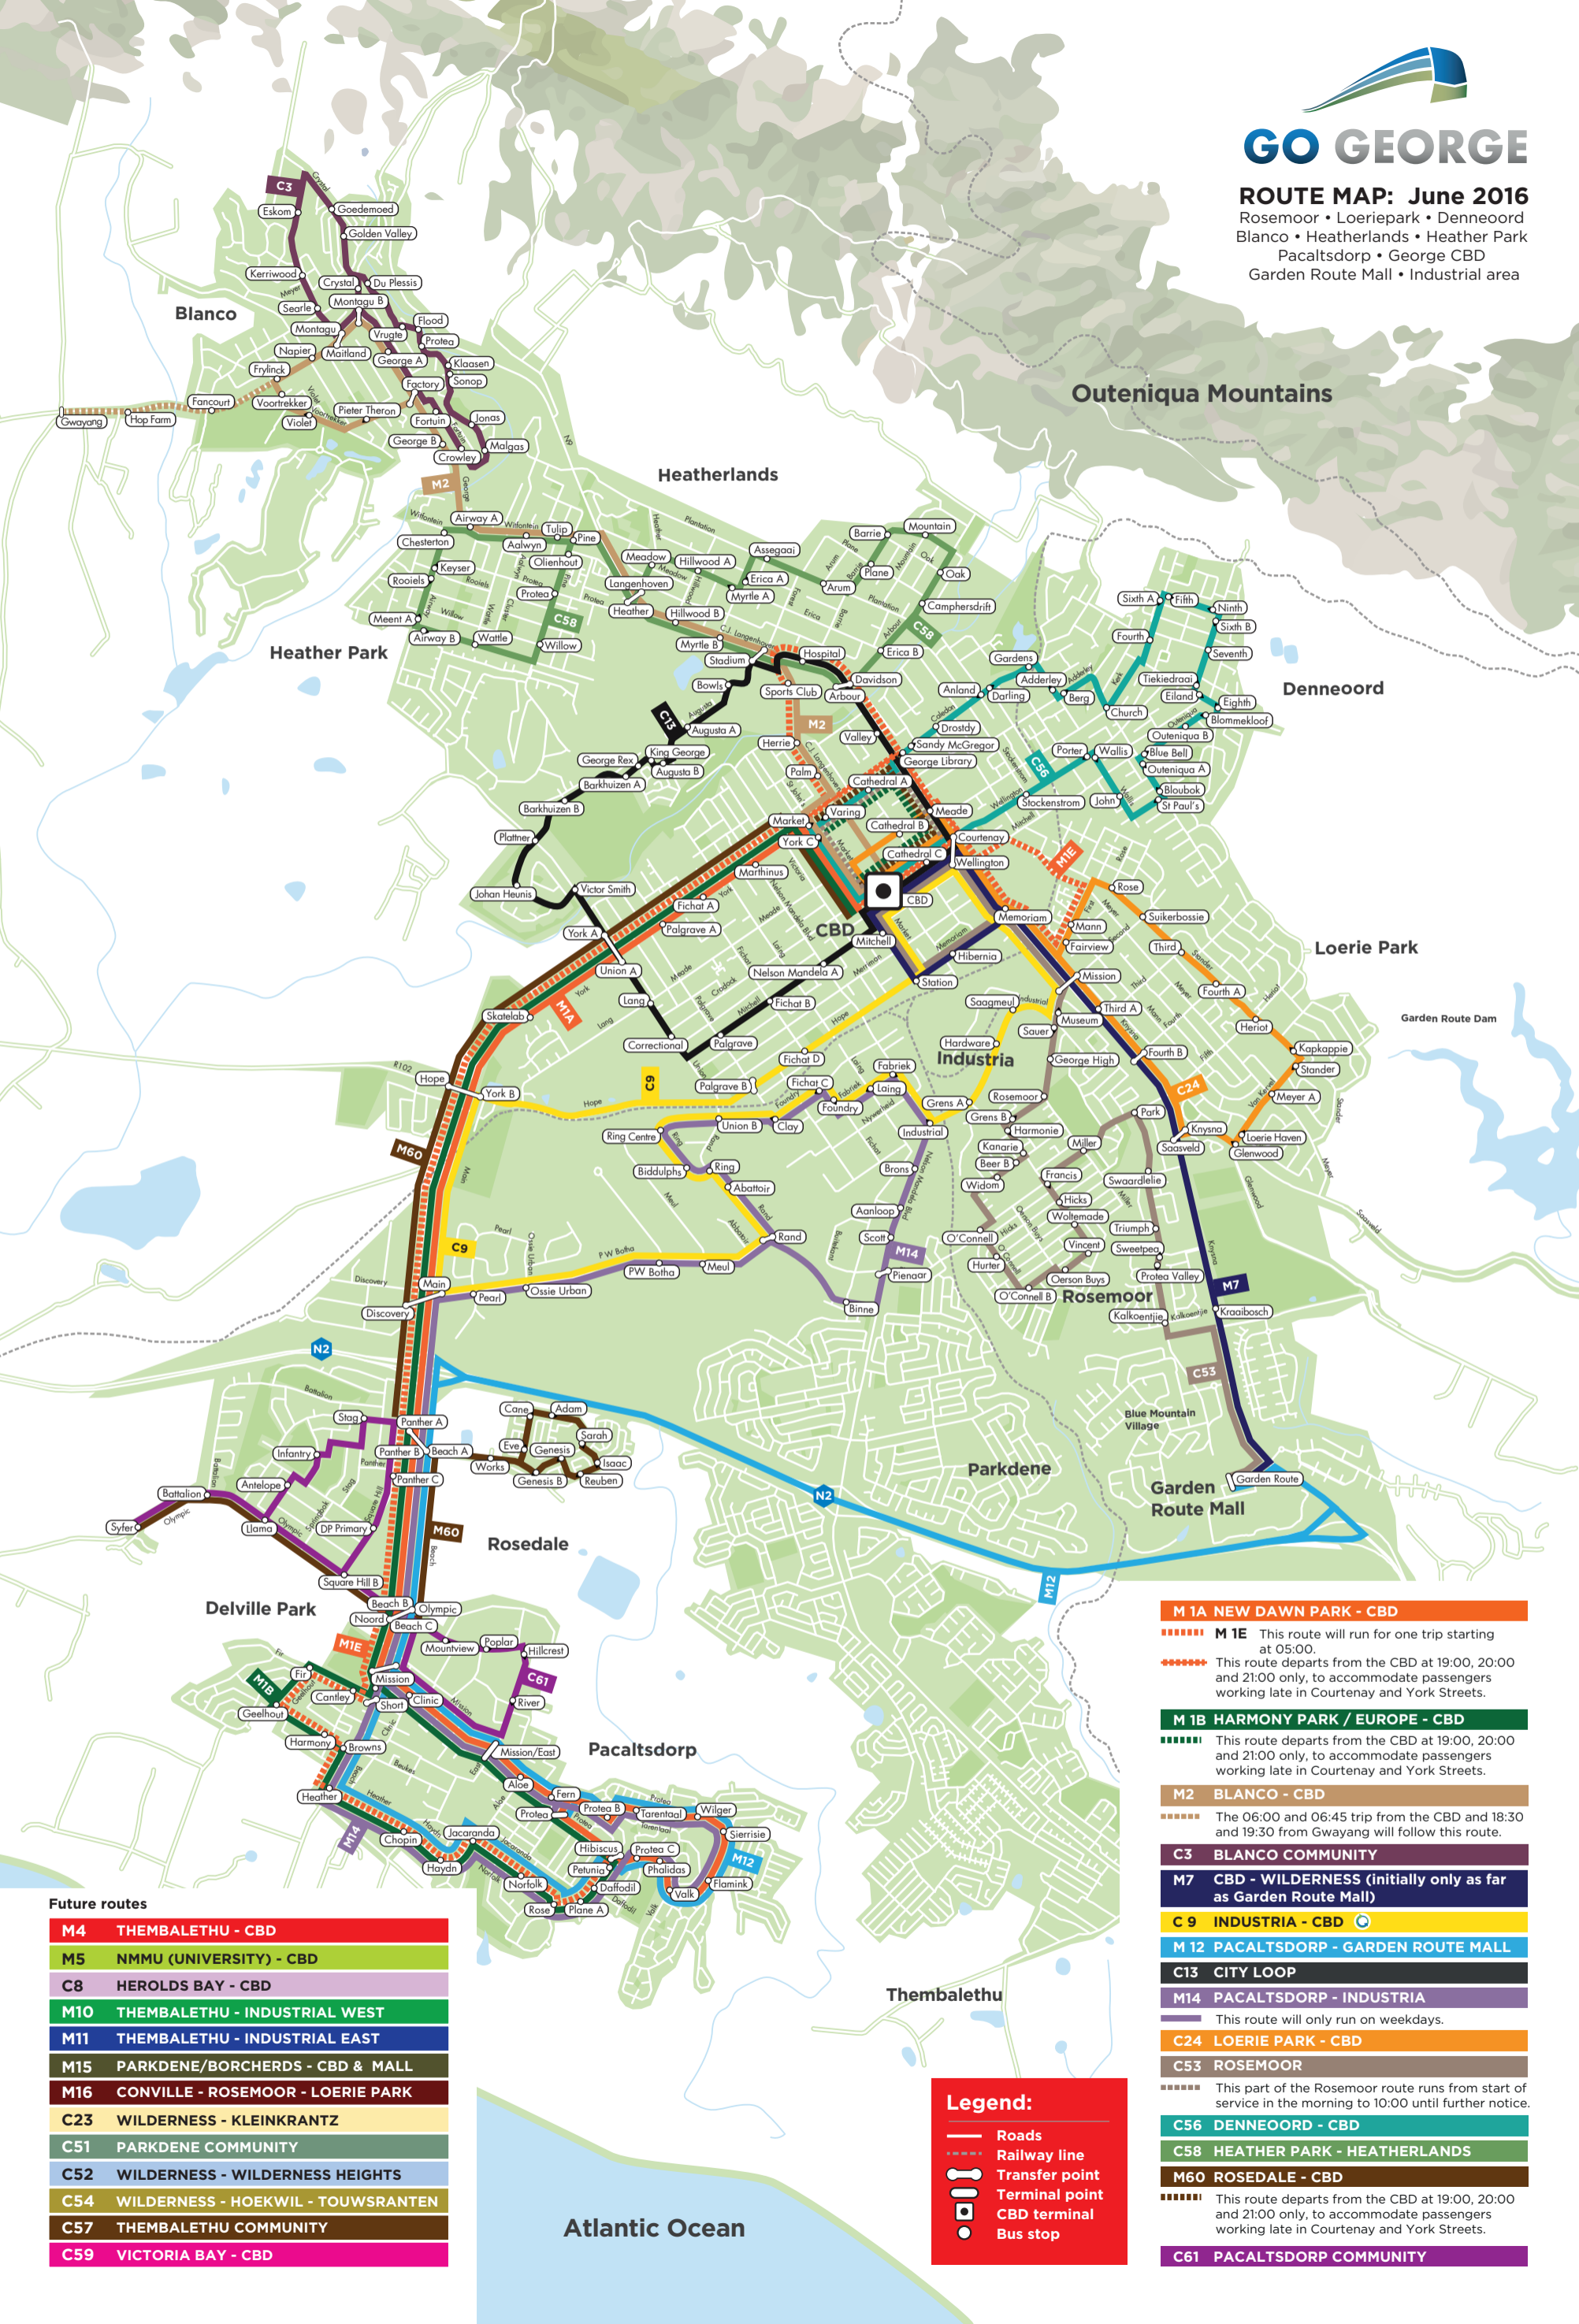

# GO GEORGE

## ROUTE MAP: June 2016

Rosemoor • Loeriepark • Denneoord  
Blanco • Heatherlands • Heather Park  
Pacaltsdorp • George CBD  
Garden Route Mall • Industrial area

**Future routes**

M4	THEMBALETHU - CBD
M5	NMMU (UNIVERSITY) - CBD
C8	HEROLDS BAY - CBD
M10	THEMBALETHU - INDUSTRIAL WEST
M11	THEMBALETHU - INDUSTRIAL EAST
M15	PARKDENE/BORCHERDS - CBD & MALL
M16	CONVILLE - ROSEMOOR - LOERIE PARK
C23	WILDERNESS - KLEINKRANTZ
C51	PARKDENE COMMUNITY
C52	WILDERNESS - WILDERNESS HEIGHTS
C54	WILDERNESS - HOEKWIL - TOUWSRANTEN
C57	THEMBALETHU COMMUNITY
C59	VICTORIA BAY - CBD

**Legend:**

- Roads
- Railway line
- Transfer point
- Terminal point
- CBD terminal
- Bus stop

- M1A NEW DAWN PARK - CBD**
- M1E** This route will run for one trip starting at 05:00. This route departs from the CBD at 19:00, 20:00 and 21:00 only, to accommodate passengers working late in Courtenay and York Streets.
- M1B HARMONY PARK / EUROPE - CBD**
- This route departs from the CBD at 19:00, 20:00 and 21:00 only, to accommodate passengers working late in Courtenay and York Streets.
- M2 BLANCO - CBD**
- The 06:00 and 06:45 trip from the CBD and 18:30 and 19:30 from Gwayang will follow this route.
- C3 BLANCO COMMUNITY**
- M7 CBD - WILDERNESS (initially only as far as Garden Route Mall)**
- C9 INDUSTRIA - CBD**
- M12 PACALTSDORP - GARDEN ROUTE MALL**
- C13 CITY LOOP**
- M14 PACALTSDORP - INDUSTRIA**
- This route will only run on weekdays.
- C24 LOERIE PARK - CBD**
- C53 ROSEMOOR**
- This part of the Rosemoor route runs from start of service in the morning to 10:00 until further notice.
- C56 DENNEOORD - CBD**
- C58 HEATHER PARK - HEATHERLANDS**
- M60 ROSEDALE - CBD**
- This route departs from the CBD at 19:00, 20:00 and 21:00 only, to accommodate passengers working late in Courtenay and York Streets.
- C61 PACALTSDORP COMMUNITY**