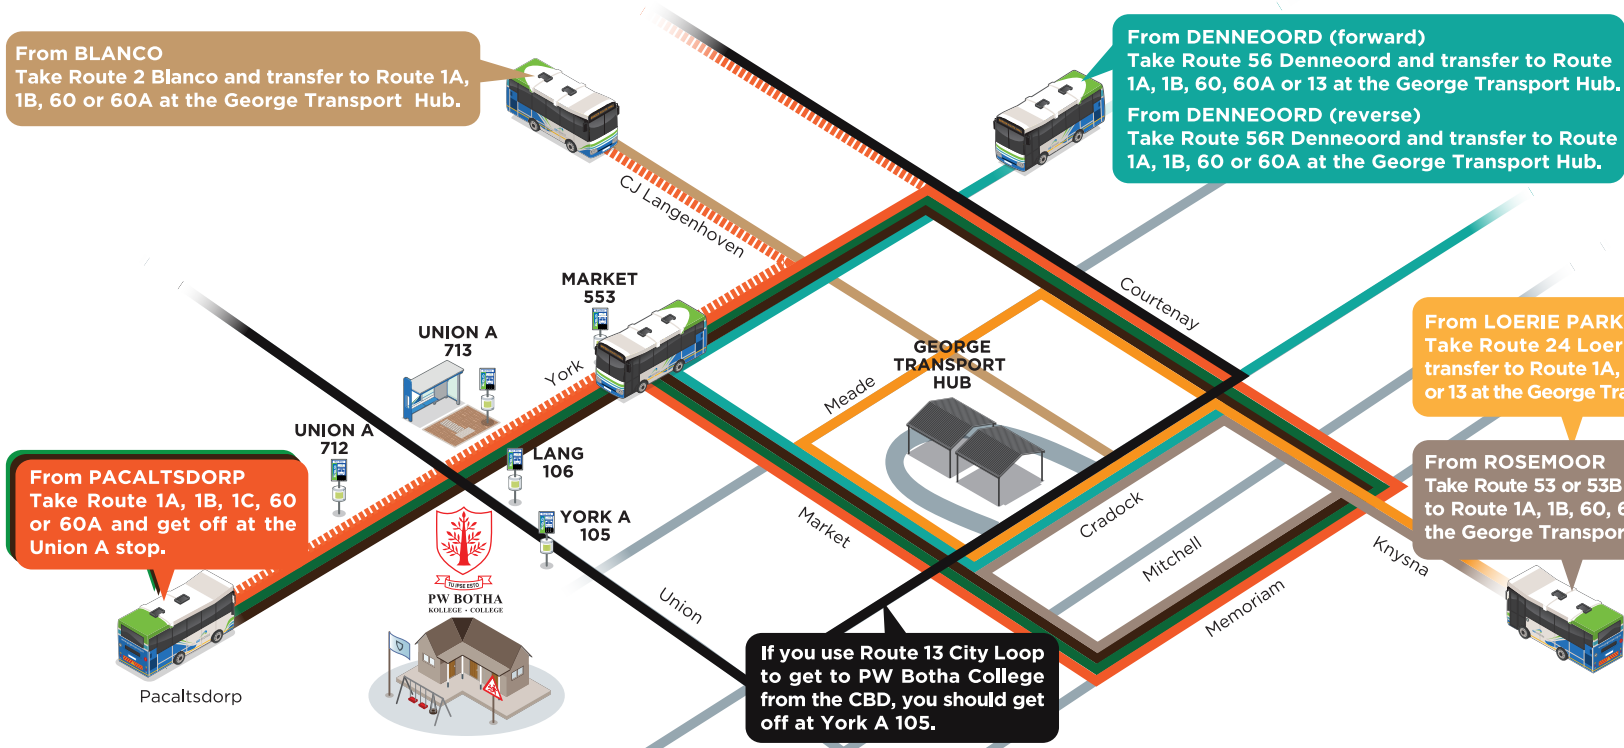

From BLANCO
Take Route 2 Blanco and transfer to Route 1A, 1B, 60 or 60A at the George Transport Hub.

From DENNEOORD (forward)
Take Route 56 Denneoord and transfer to Route 1A, 1B, 60, 60A or 13 at the George Transport Hub.
From DENNEOORD (reverse)
Take Route 56R Denneoord and transfer to Route 1A, 1B, 60 or 60A at the George Transport Hub.

From PACALTSDORP
Take Route 1A, 1B, 1C, 60 or 60A and get off at the Union A stop.

From LOERIE PARK
Take Route 24 Loerie Park and transfer to Route 1A, 1B, 60, 60A or 13 at the George Transport Hub.

From ROSEMOOR
Take Route 53 or 53B and transfer to Route 1A, 1B, 60, 60A or 13 at the George Transport Hub.

If you use Route 13 City Loop to get to PW Botha College from the CBD, you should get off at York A 105.

ROUTES BACK HOME AFTER SCHOOL:

- To BLANCO:** Take Route 1A, 1B, 60 or 60A to the Market stop in front of the Post Office and transfer to Route 2 Blanco.
- To PACALTSDORP:** Wait at the Union A stop 712 for the right bus.
- To ROSEMOOR:** Take Route 1A, 1B, 60 or 60A to the Wellington stop at Mini Pick n Pay where you can transfer to Route 53 or 53B. Alternatively, you can take Route 13 to the George Transport Hub where you can transfer to one of the Rosemoor buses.
- To DENNEOORD:** Take Route 1A, 1B, 60 or 60A to the Market stop in front of the Post Office where you can transfer to Route 56 Denneoord.
- To LOERIE PARK:** Take Route 1A, 1B, 60, 60A or 13 to the George Transport Hub where you can transfer to Route 24 Loerie Park.