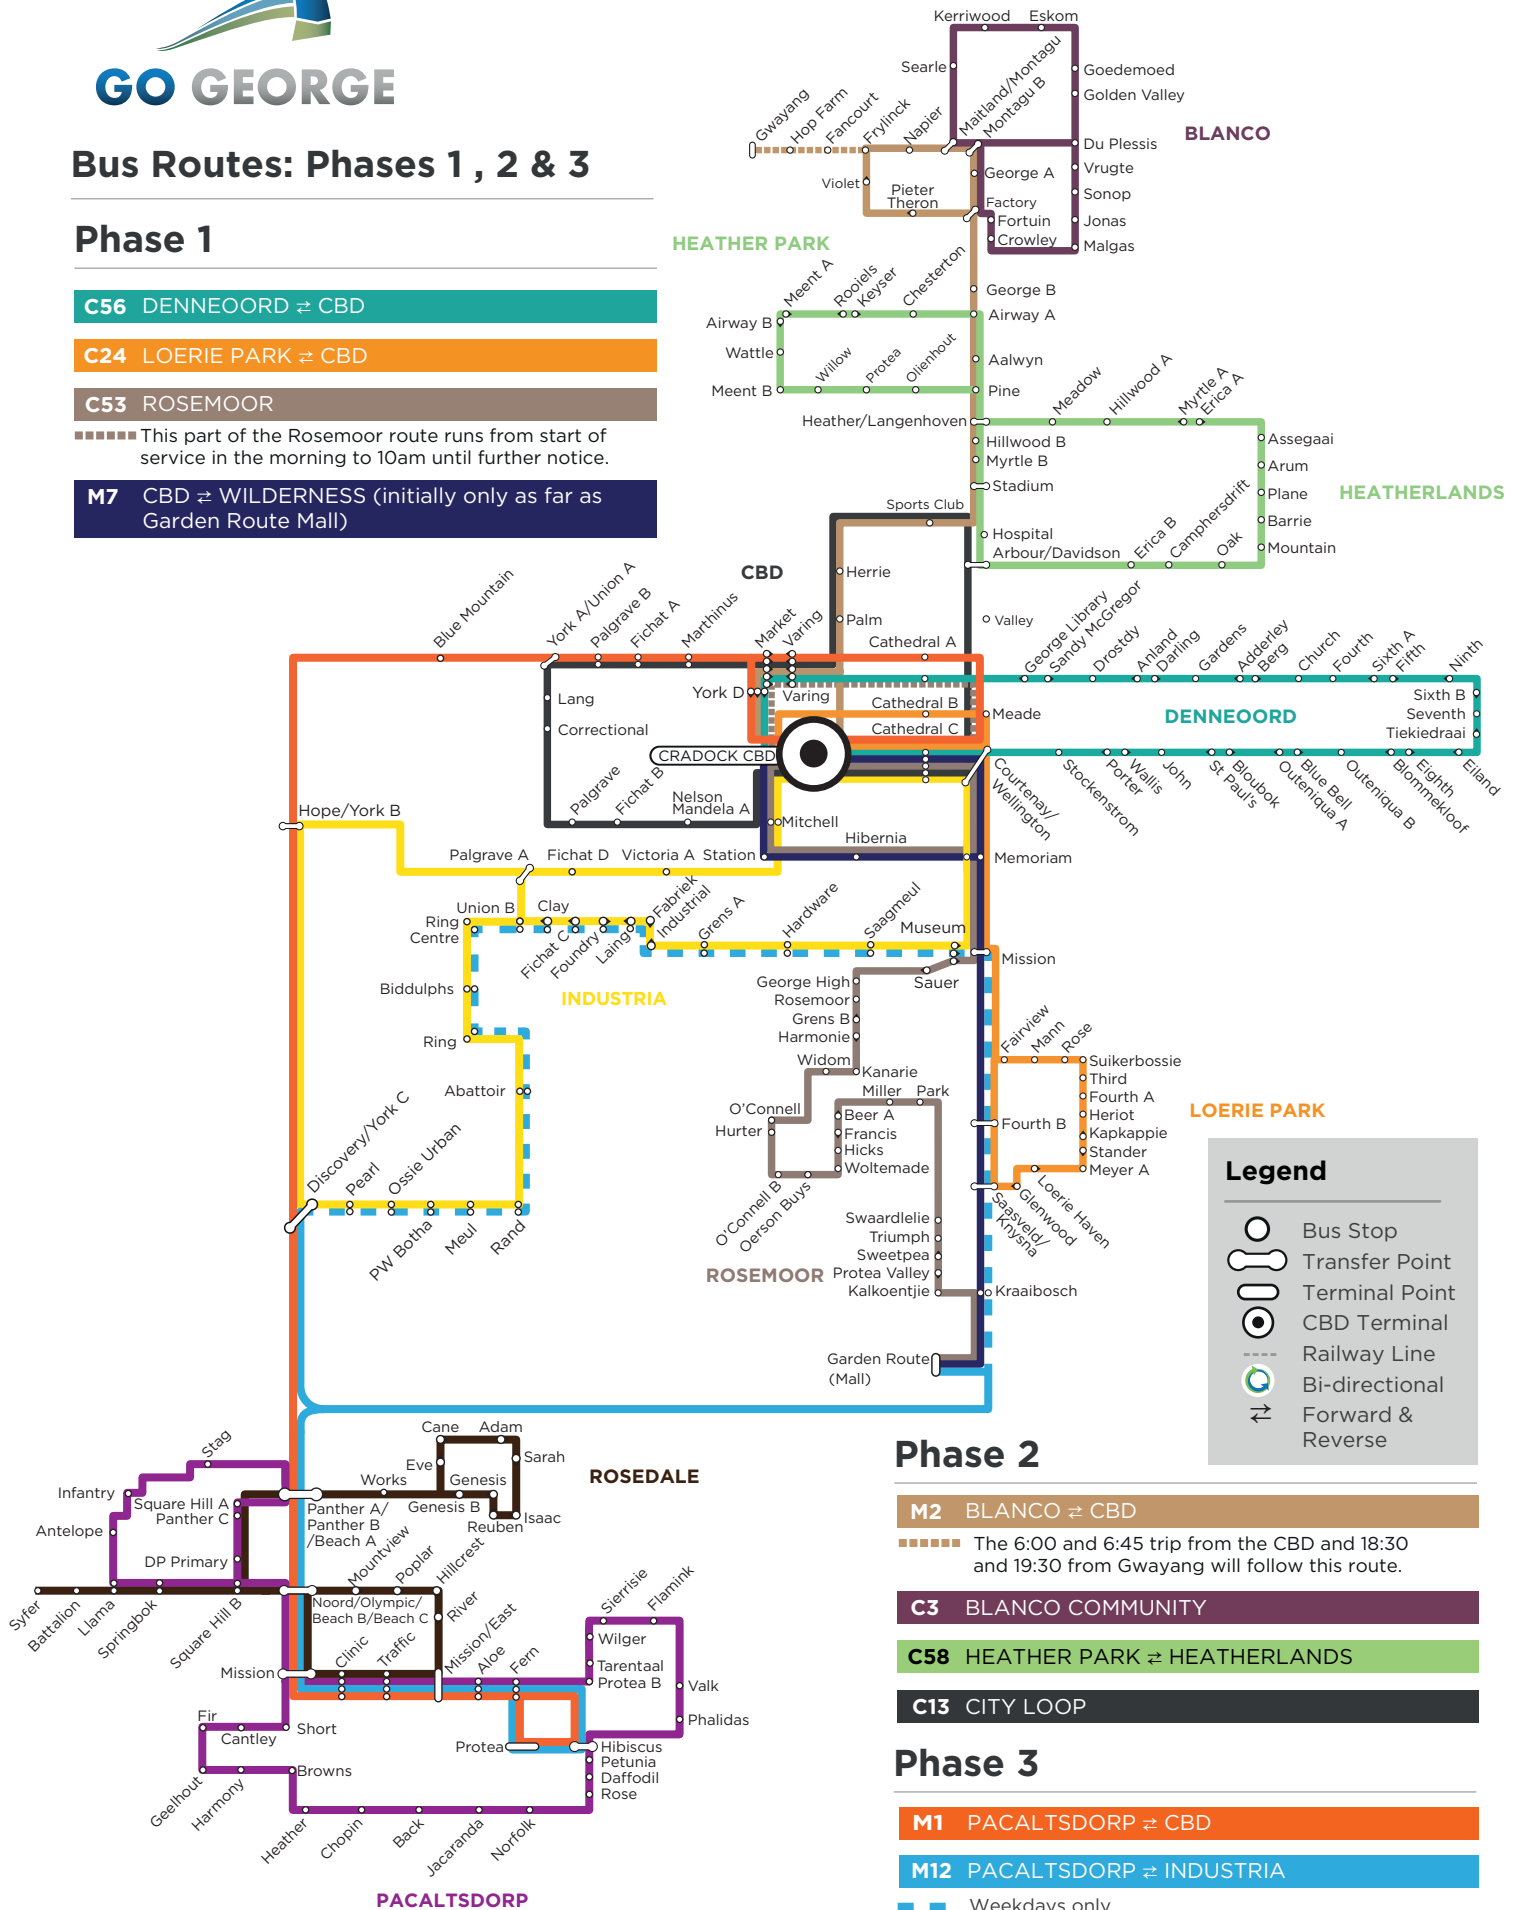

# Bus Routes: Phases 1, 2 & 3

## Phase 1

**C56** DENNEOORD ⇄ CBD

**C24** LOERIE PARK ⇄ CBD

**C53** ROSEMOOR

----- This part of the Rosemoor route runs from start of service in the morning to 10am until further notice.

**M7** CBD ⇄ WILDERNESS (initially only as far as Garden Route Mall)

**Legend**

- Bus Stop
- Transfer Point
- Terminal Point
- CBD Terminal
- Railway Line
- Bi-directional
- Forward & Reverse

## Phase 2

**M2** BLANCO ⇄ CBD

----- The 6:00 and 6:45 trip from the CBD and 18:30 and 19:30 from Gwyang will follow this route.

**C3** BLANCO COMMUNITY

**C58** HEATHER PARK ⇄ HEATHERLANDS

**C13** CITY LOOP