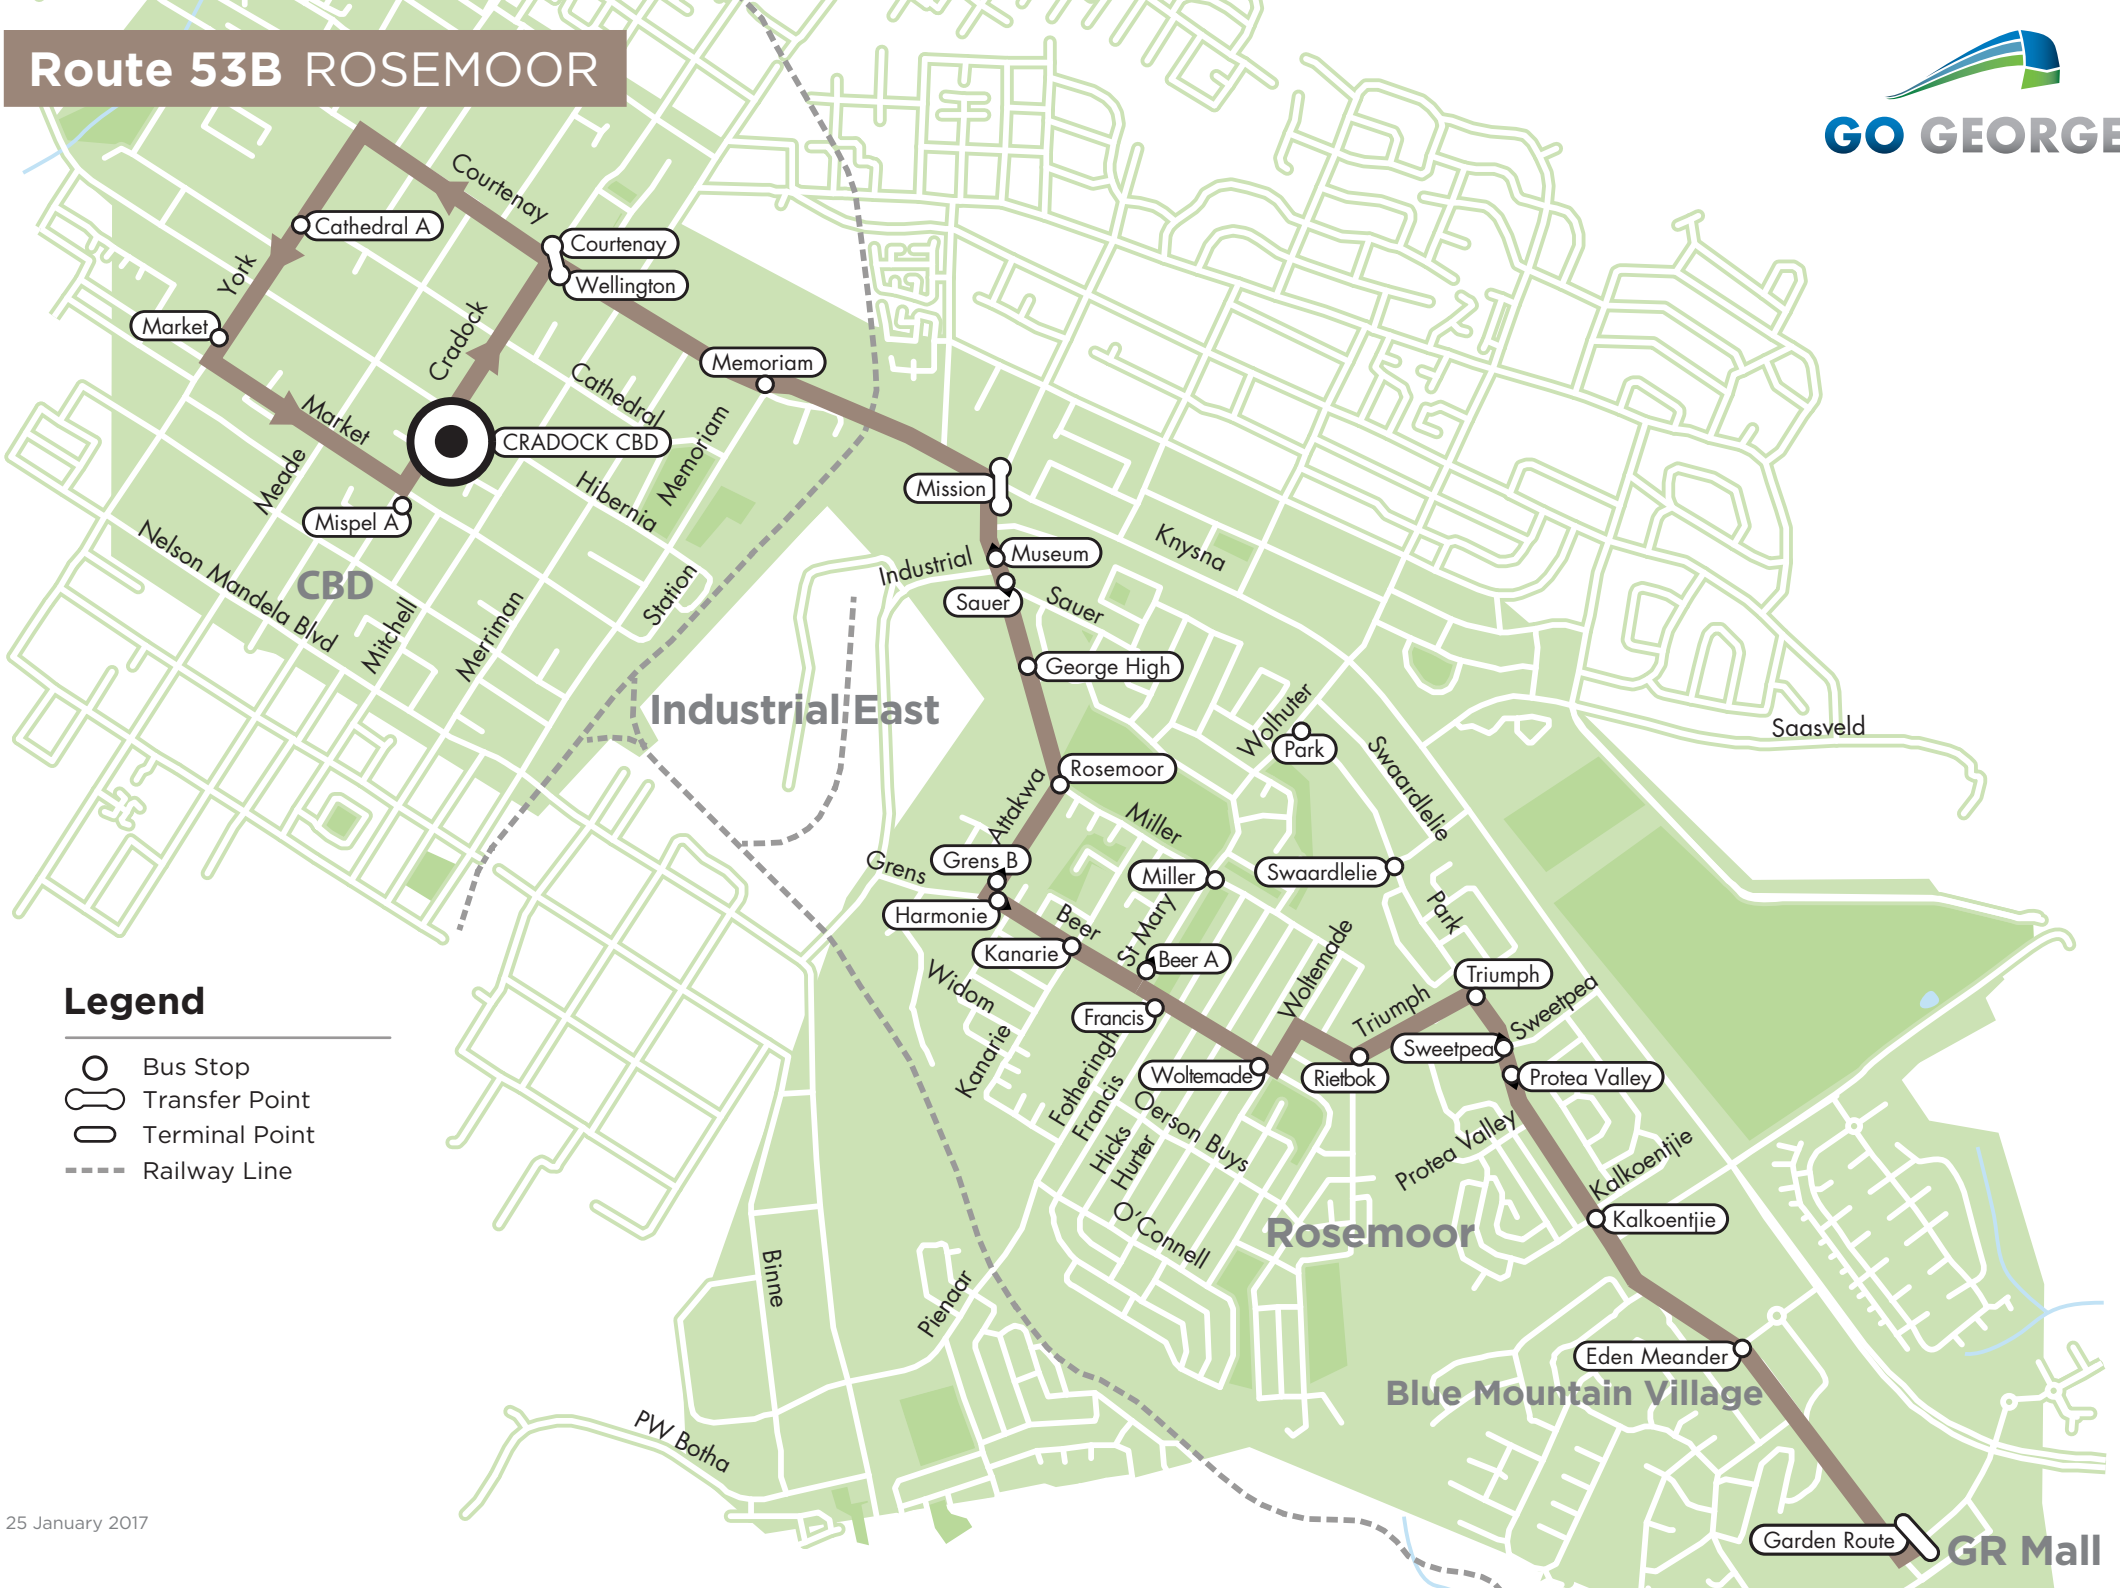

Route 53B ROSEMOOR

Legend

- Bus Stop
- Transfer Point
- Terminal Point
- Railway Line