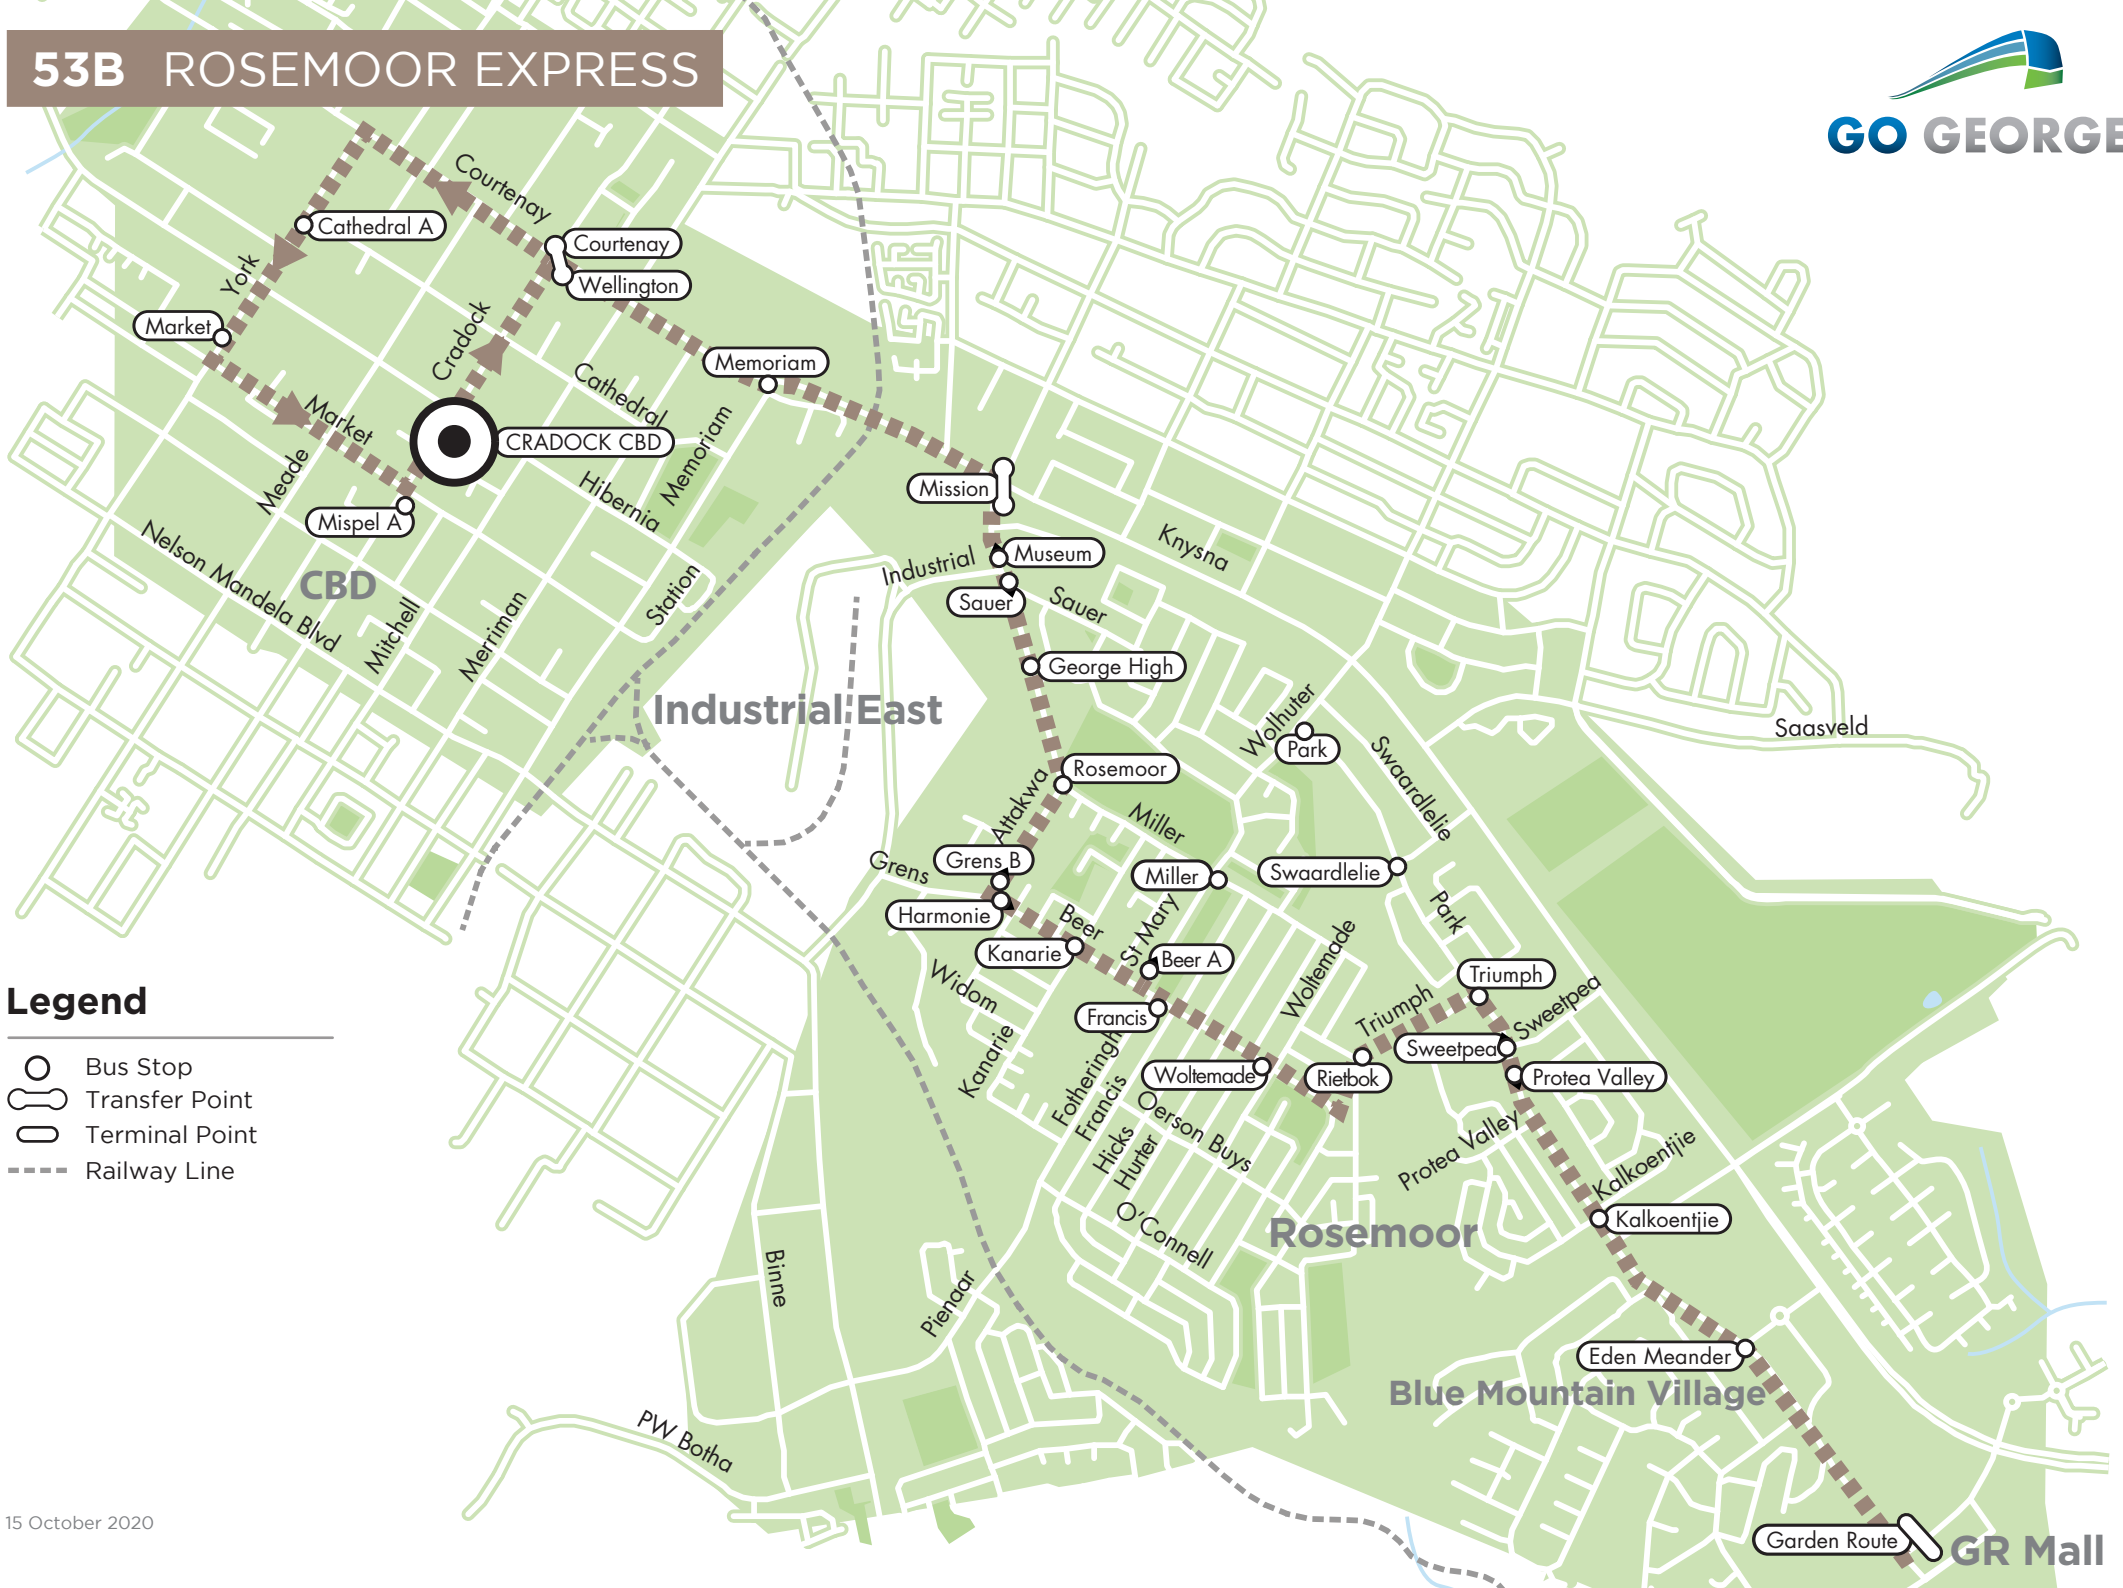

# 53B ROSEMOOR EXPRESS

## Legend

-  Bus Stop
-  Transfer Point
-  Terminal Point
-  Railway Line