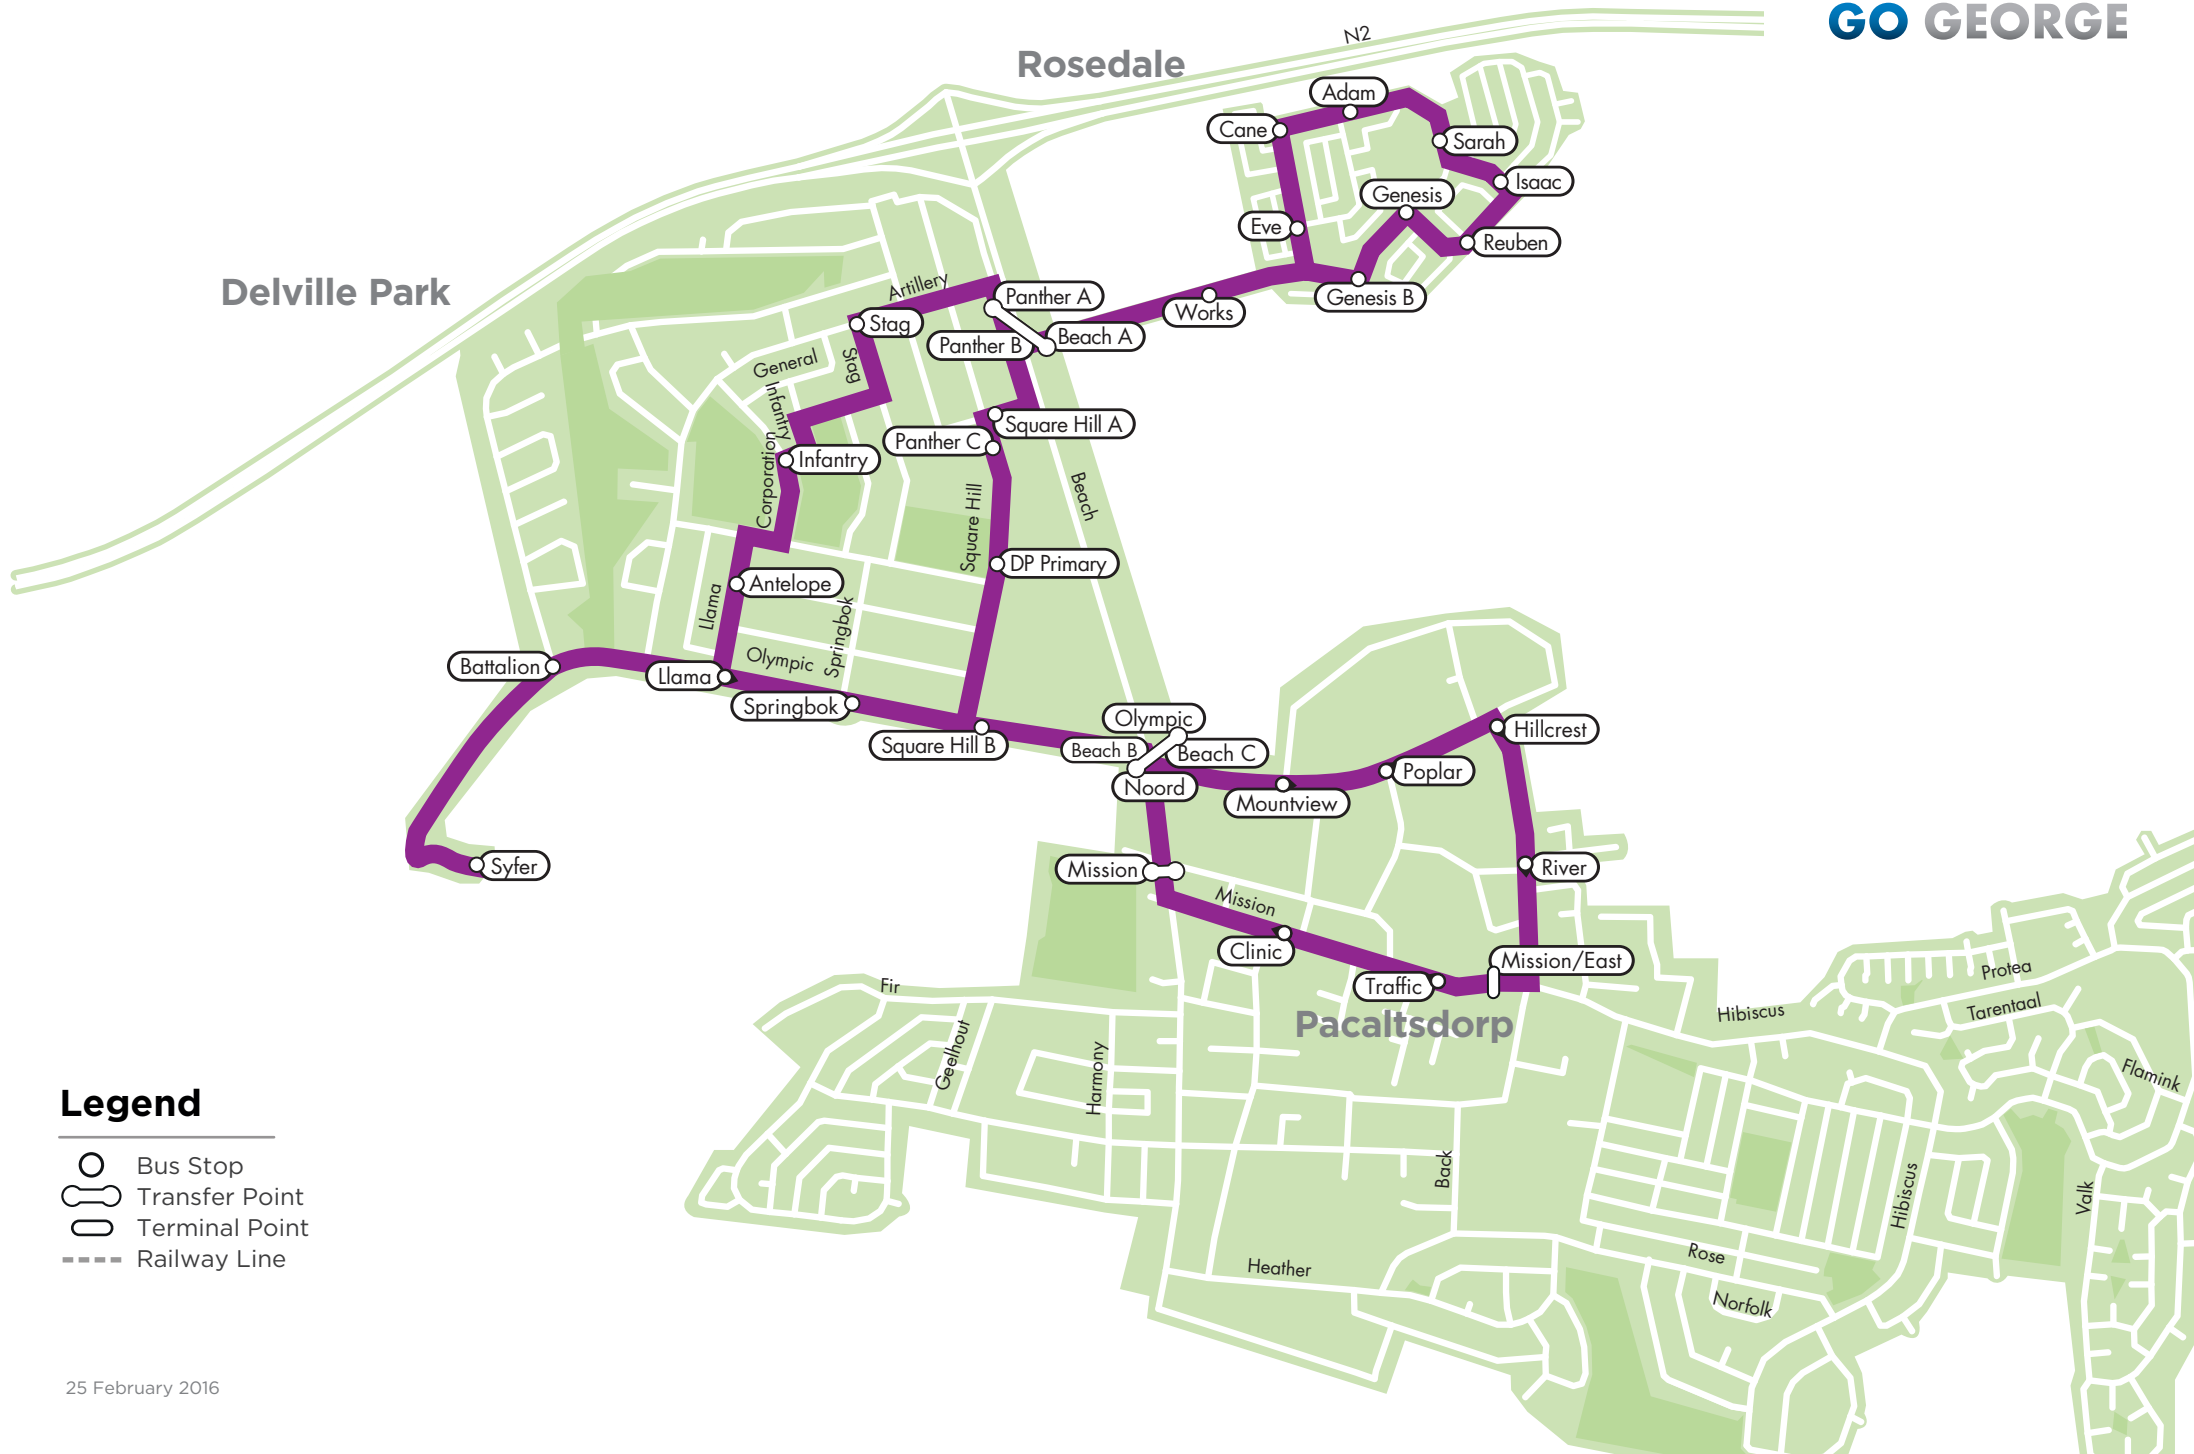

Route 61 PACALTSDORP COMMUNITY

Legend

- Bus Stop
- Transfer Point
- Terminal Point
- Railway Line