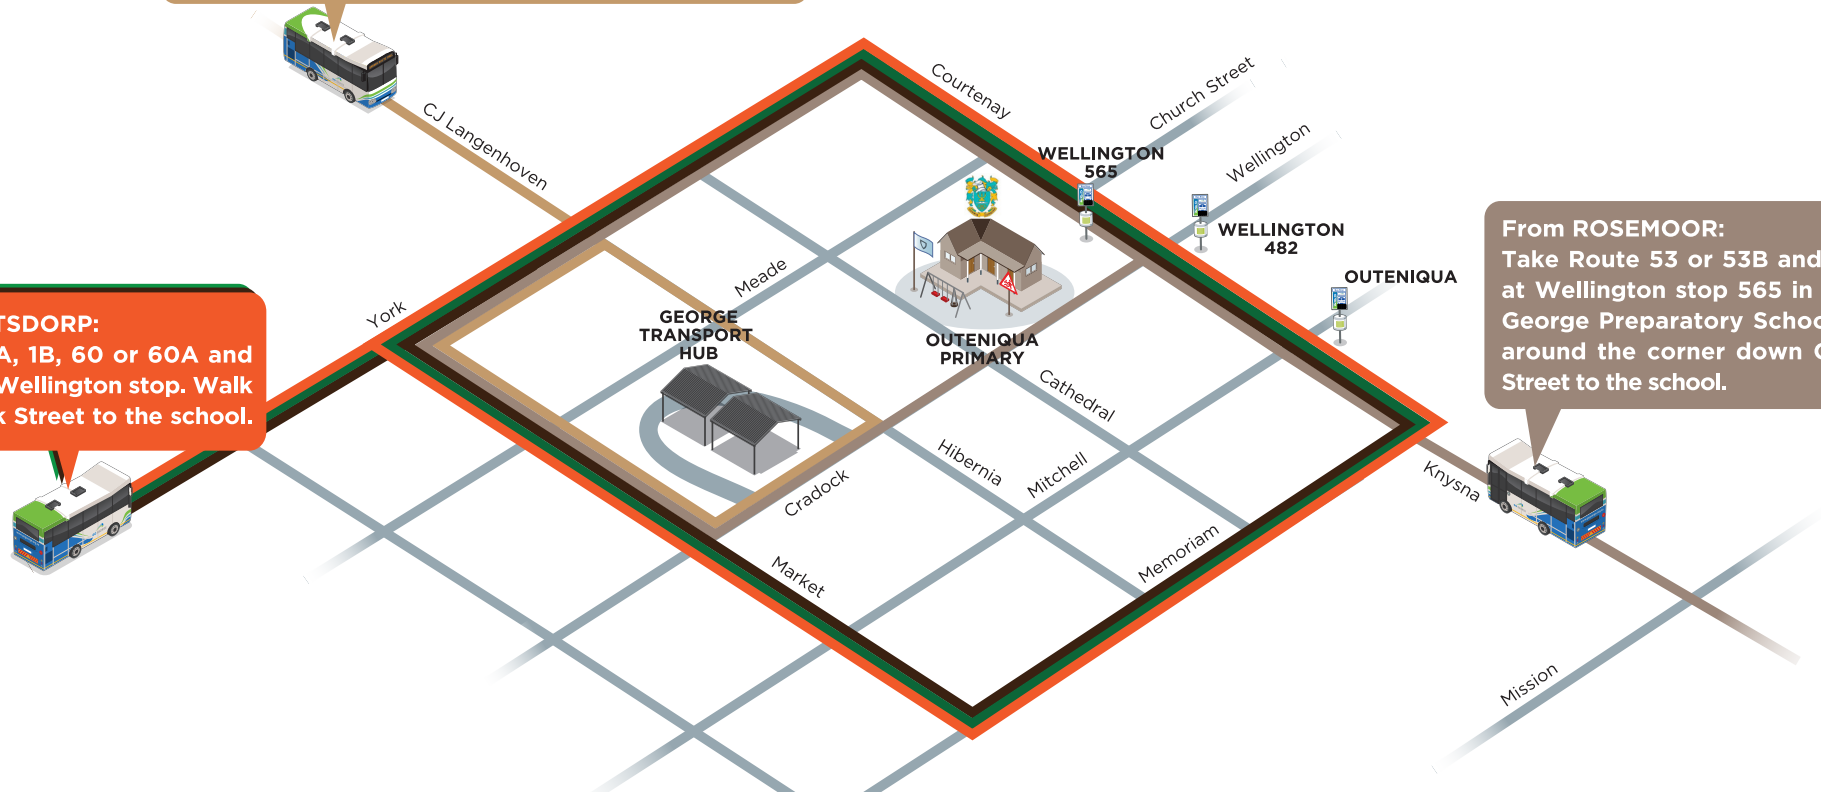

From BLANCO
Take Route 2 Blanco to the George Transport Hub in the morning. Walk along Cradock Street to the school.

From PACALTS DORP:
Take Route 1A, 1B, 60 or 60A and get off at the Wellington stop. Walk down Cradock Street to the school.

From ROSEMOOR:
Take Route 53 or 53B and get off at Wellington stop 565 in front of George Preparatory School. Walk around the corner down Cradock Street to the school.

ROUTES BACK HOME AFTER SCHOOL:

To BLANCO: Walk to the Transport Hub and take Route 2 Blanco.

To PACALTS DORP: Take Route 1A, 1B, 60 or 60A at the Wellington stop 482.

To ROSEMOOR: Take Route 53 or 53B at the Outeniqua stop 818 in front of Outeniqua High School.