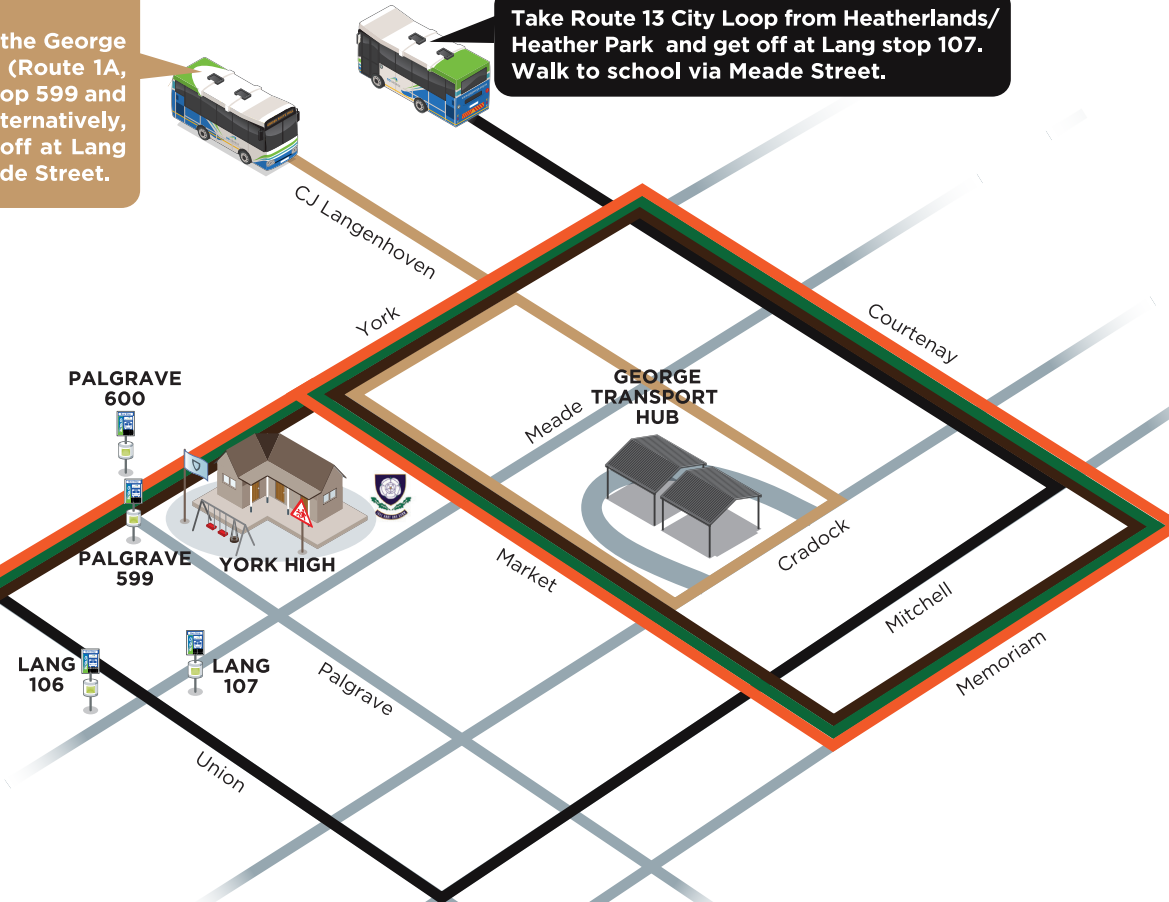

From BLANCO
Take Route 2 Blanco and transfer at the George Transport Hub to a Pacaltsdorp bus (Route 1A, 1B, 60 or 60A), get off at Palgrave stop 599 and walk to school via Palgrave Street. Alternatively, transfer to Route 13 City Loop, get off at Lang stop 106 and walk to school via Meade Street.

Take Route 13 City Loop from Heatherlands/Heather Park and get off at Lang stop 107. Walk to school via Meade Street.

From PACALTSDORP
Take Route 1A, 1B, 60 or 60A and get off at Palgrave stop 600.

Pacaltsdorp

ROUTES BACK HOME AFTER SCHOOL:

To BLANCO: Wait at Palgrave stop 600 and take Route 1A, 1B, 60 or 60A to the Market stop in front of the Post Office where you can transfer to Route 2 Blanco. Alternatively, wait at Lang stop 106 and take Route 13 City Loop.

To PACALTSDORP: Wait at Palgrave stop 599 for the right bus that will take you to your part of Pacaltsdorp, either Route 1A, 1B, 60 or 60A.