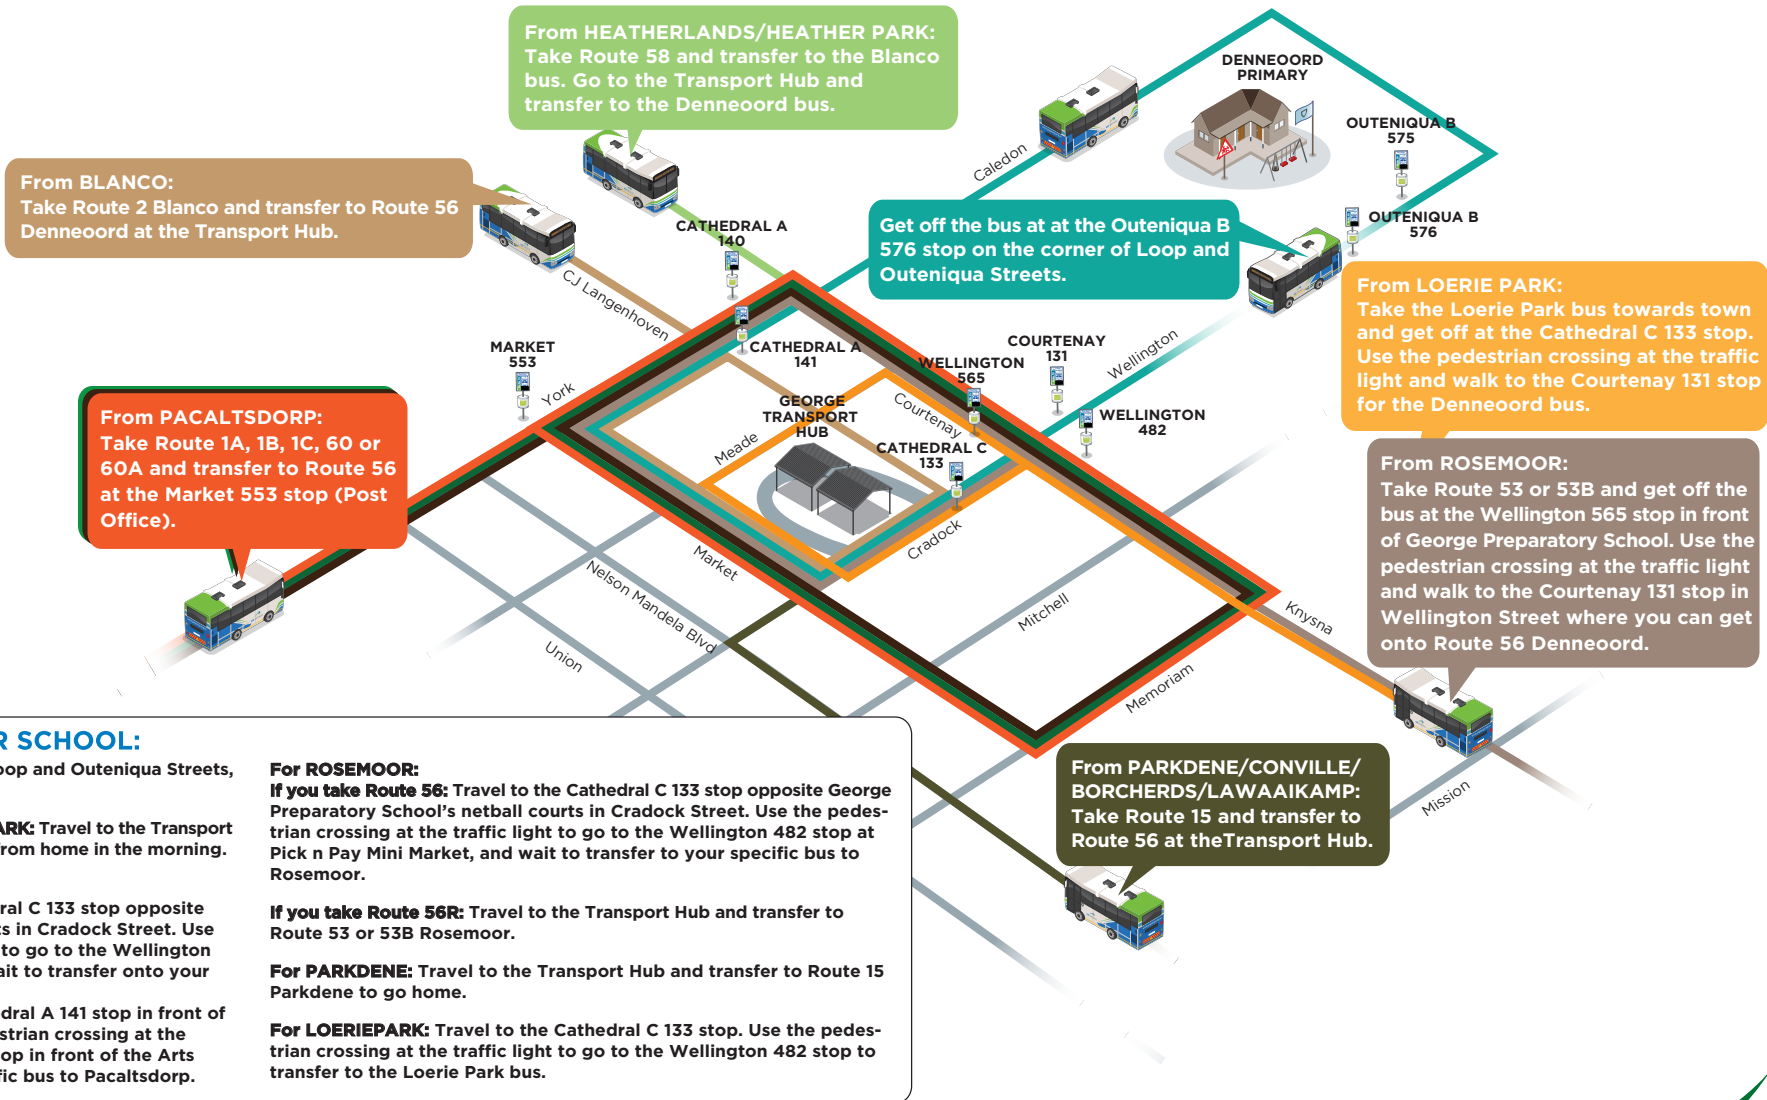

# Route planning

### ROUTES BACK HOME AFTER SCHOOL:

At the Outeniqua B stop at the corner of Loop and Outeniqua Streets, take Route 56 in the direction of the CBD.

**For BLANCO/HEATHERLANDS/HEATHERPARK:** Travel to the Transport Hub and transfer to the route that you use from home in the morning.

#### For PACALTSDORP:

**If you take Route 56:** Travel to the Cathedral C 133 stop opposite George Preparatory School's netball courts in Cradock Street. Use the pedestrian crossing at the traffic light to go to the Wellington 482 stop at Pick n Pay Mini Market, and wait to transfer onto your specific bus to Pacaltsdorp.

#### For ROSEMOOR:

**If you take Route 56:** Travel to the Cathedral C 133 stop opposite George Preparatory School's netball courts in Cradock Street. Use the pedestrian crossing at the traffic light to go to the Wellington 482 stop at Pick n Pay Mini Market, and wait to transfer to your specific bus to Rosemoor.