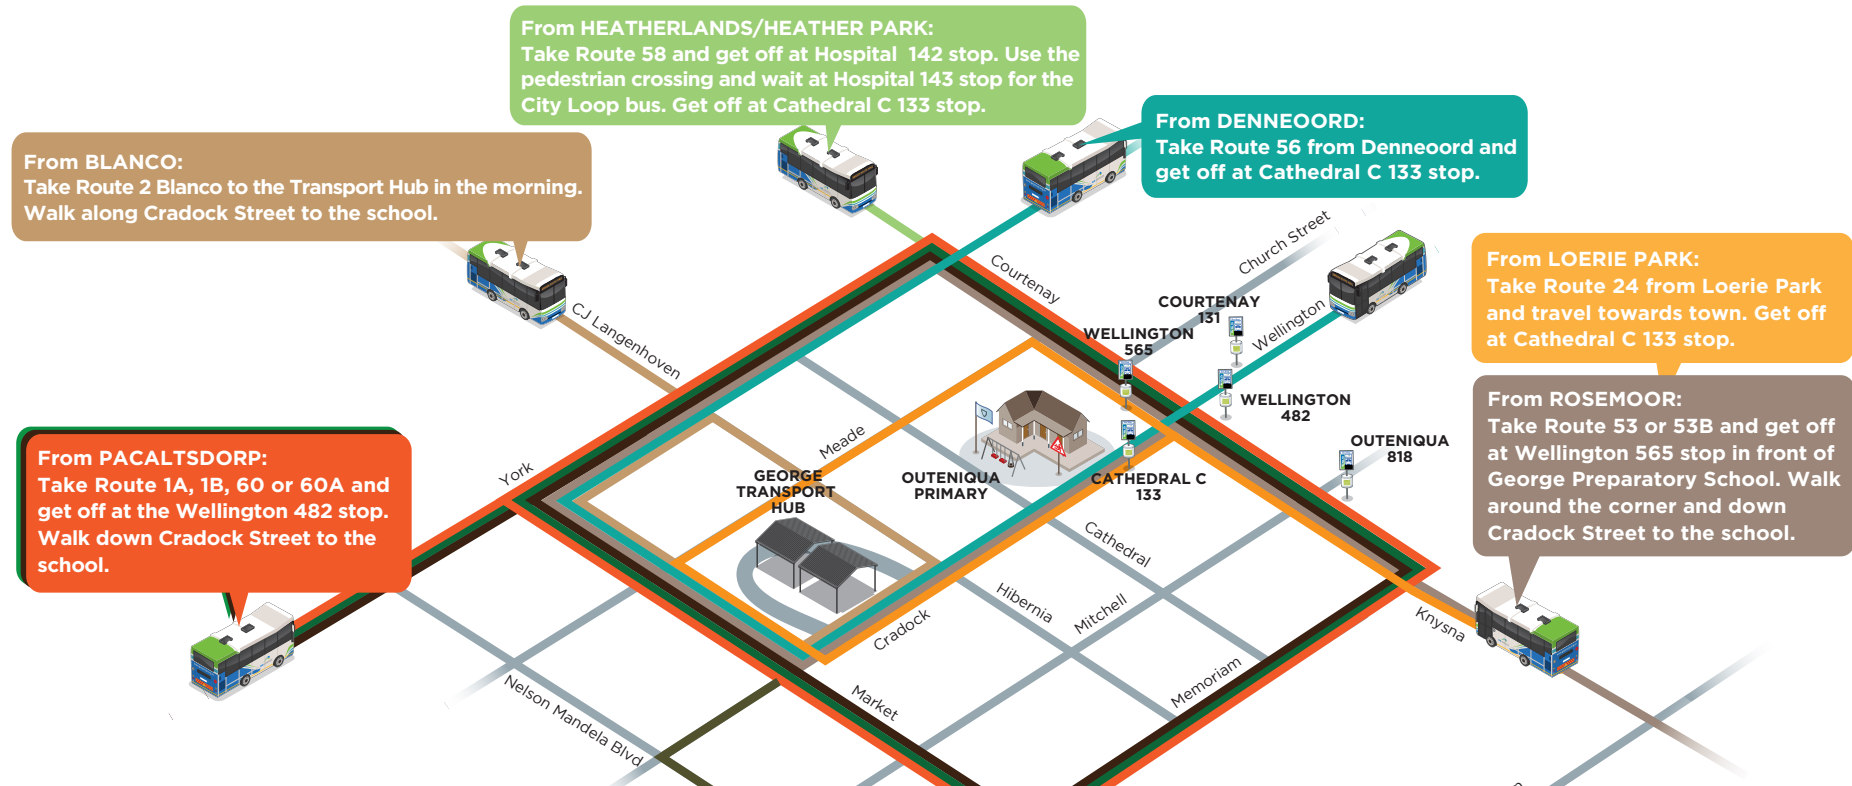

Route planning

Outeniqua Primary School

From HEATHERLANDS/HEATHER PARK:
Take Route 58 and get off at Hospital 142 stop. Use the pedestrian crossing and wait at Hospital 143 stop for the City Loop bus. Get off at Cathedral C 133 stop.

From DENNEOORD:
Take Route 56 from Denneoord and get off at Cathedral C 133 stop.

From BLANCO:
Take Route 2 Blanco to the Transport Hub in the morning. Walk along Cradock Street to the school.

From LOERIE PARK:
Take Route 24 from Loerie Park and travel towards town. Get off at Cathedral C 133 stop.

From PACALTDORP:
Take Route 1A, 1B, 60 or 60A and get off at the Wellington 482 stop. Walk down Cradock Street to the school.

From ROSEMOOR:
Take Route 53 or 53B and get off at Wellington 565 stop in front of George Preparatory School. Walk around the corner and down Cradock Street to the school.

ROUTES BACK HOME AFTER SCHOOL:

- To BLANCO:** Walk to the Transport Hub and take Route 2 Blanco.
- To PACALTDORP:** Take Route 1A, 1B, 60 or 60A at the Wellington 482 stop.
- To ROSEMOOR:** Take Route 53 or 53B at the Outeniqua 818 stop in front of Outeniqua High School.
- To HEATHERLANDS/HEATHER PARK:** Wait at the Wellington 565 stop in front of George Preparatory School and take Route 13R. Transfer to Route 58 at any of the Hospital stops in front of the George Hospital.
- To DENNEOORD:** Wait at the Courtenay 131 stop for the Denneoord bus.
- To PARKDENE/CONVILLE/BORCHERDS/LAWAAIKAMP:** Walk to the Transport Hub and take Route 15.
- To LOERIE PARK:** Wait at the Cathedral B 146 stop and take Route 24.