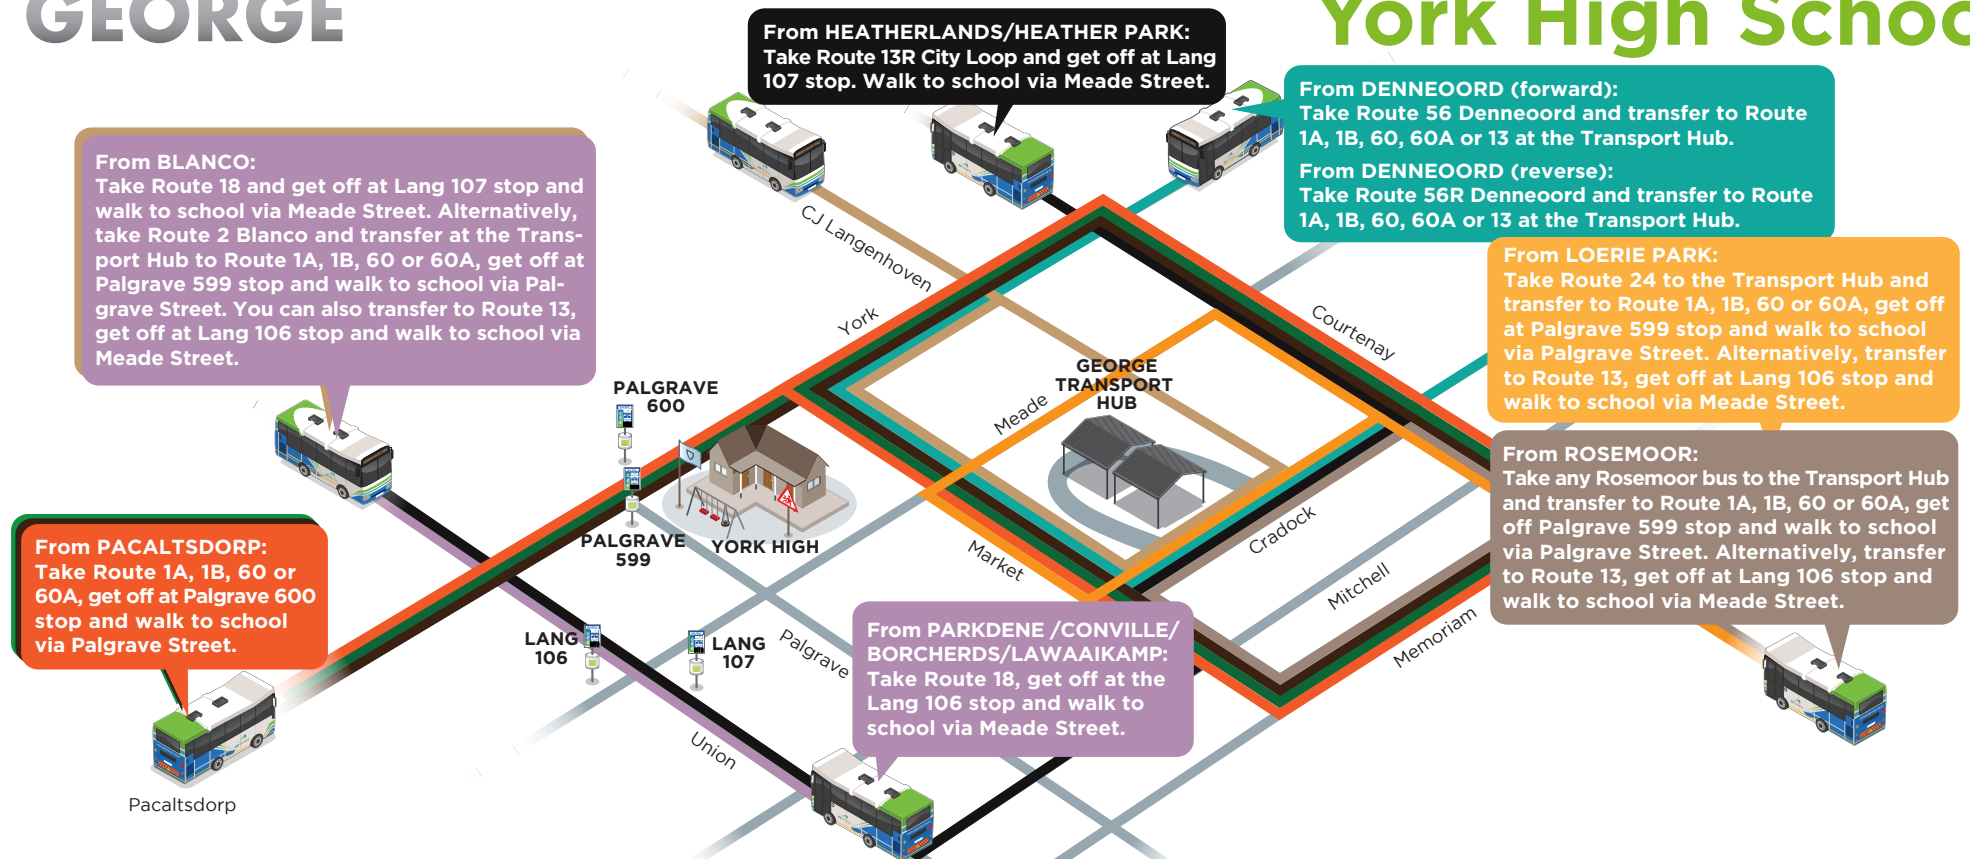

Route planning

York High School

ROUTES BACK HOME AFTER SCHOOL:

To BLANCO: Wait at Lang 106 stop and take Route 18. Alternatively, wait at Palgrave 600 stop and take Route 1A, 1B, 60 or 60A to the Market 553 stop in front of the Post Office where you can transfer to Route 2 Blanco.

To PARKDENE/CONVILLE/BORCHERDS/LAWAAIKAMP: Take Route 18 at the Lang 107 stop. Alternatively, take Route 13 to the Transport Hub where you can transfer to the Parkdene bus.

To ROSEMOOR: Wait at Palgrave 600 stop and take Route 1A, 1B, 60 or 60A to the Wellington 482 stop at Mini Pick n Pay where you can transfer to Route 53 or 53B. Alternatively, you can take Route 13R to the Transport Hub where you can transfer to one of the Rosemoor buses.

To PACALTSDORP: Wait at Palgrave 599 stop for the right bus that will take you to your part of Pacaltsdorp, either Route 1A, 1B, 60 or 60A.

To DENNEOORD: Wait at Palgrave 600 stop and take Route 1A, 1B, 60 or 60A to the Market 553 stop in front of the Post Office where you can transfer to Route 56 Denneoord.

To LOERIE PARK: Wait at Palgrave 600 stop and take Route 1A, 1B, 60, 60A or 13R to the Transport Hub where you can transfer to the Loerie Park bus.

To HEATHERLANDS/HEATHER PARK: Wait at Lang 106 stop and take Route 13. Get off at Stadium 343 stop where you can transfer to Route 58.