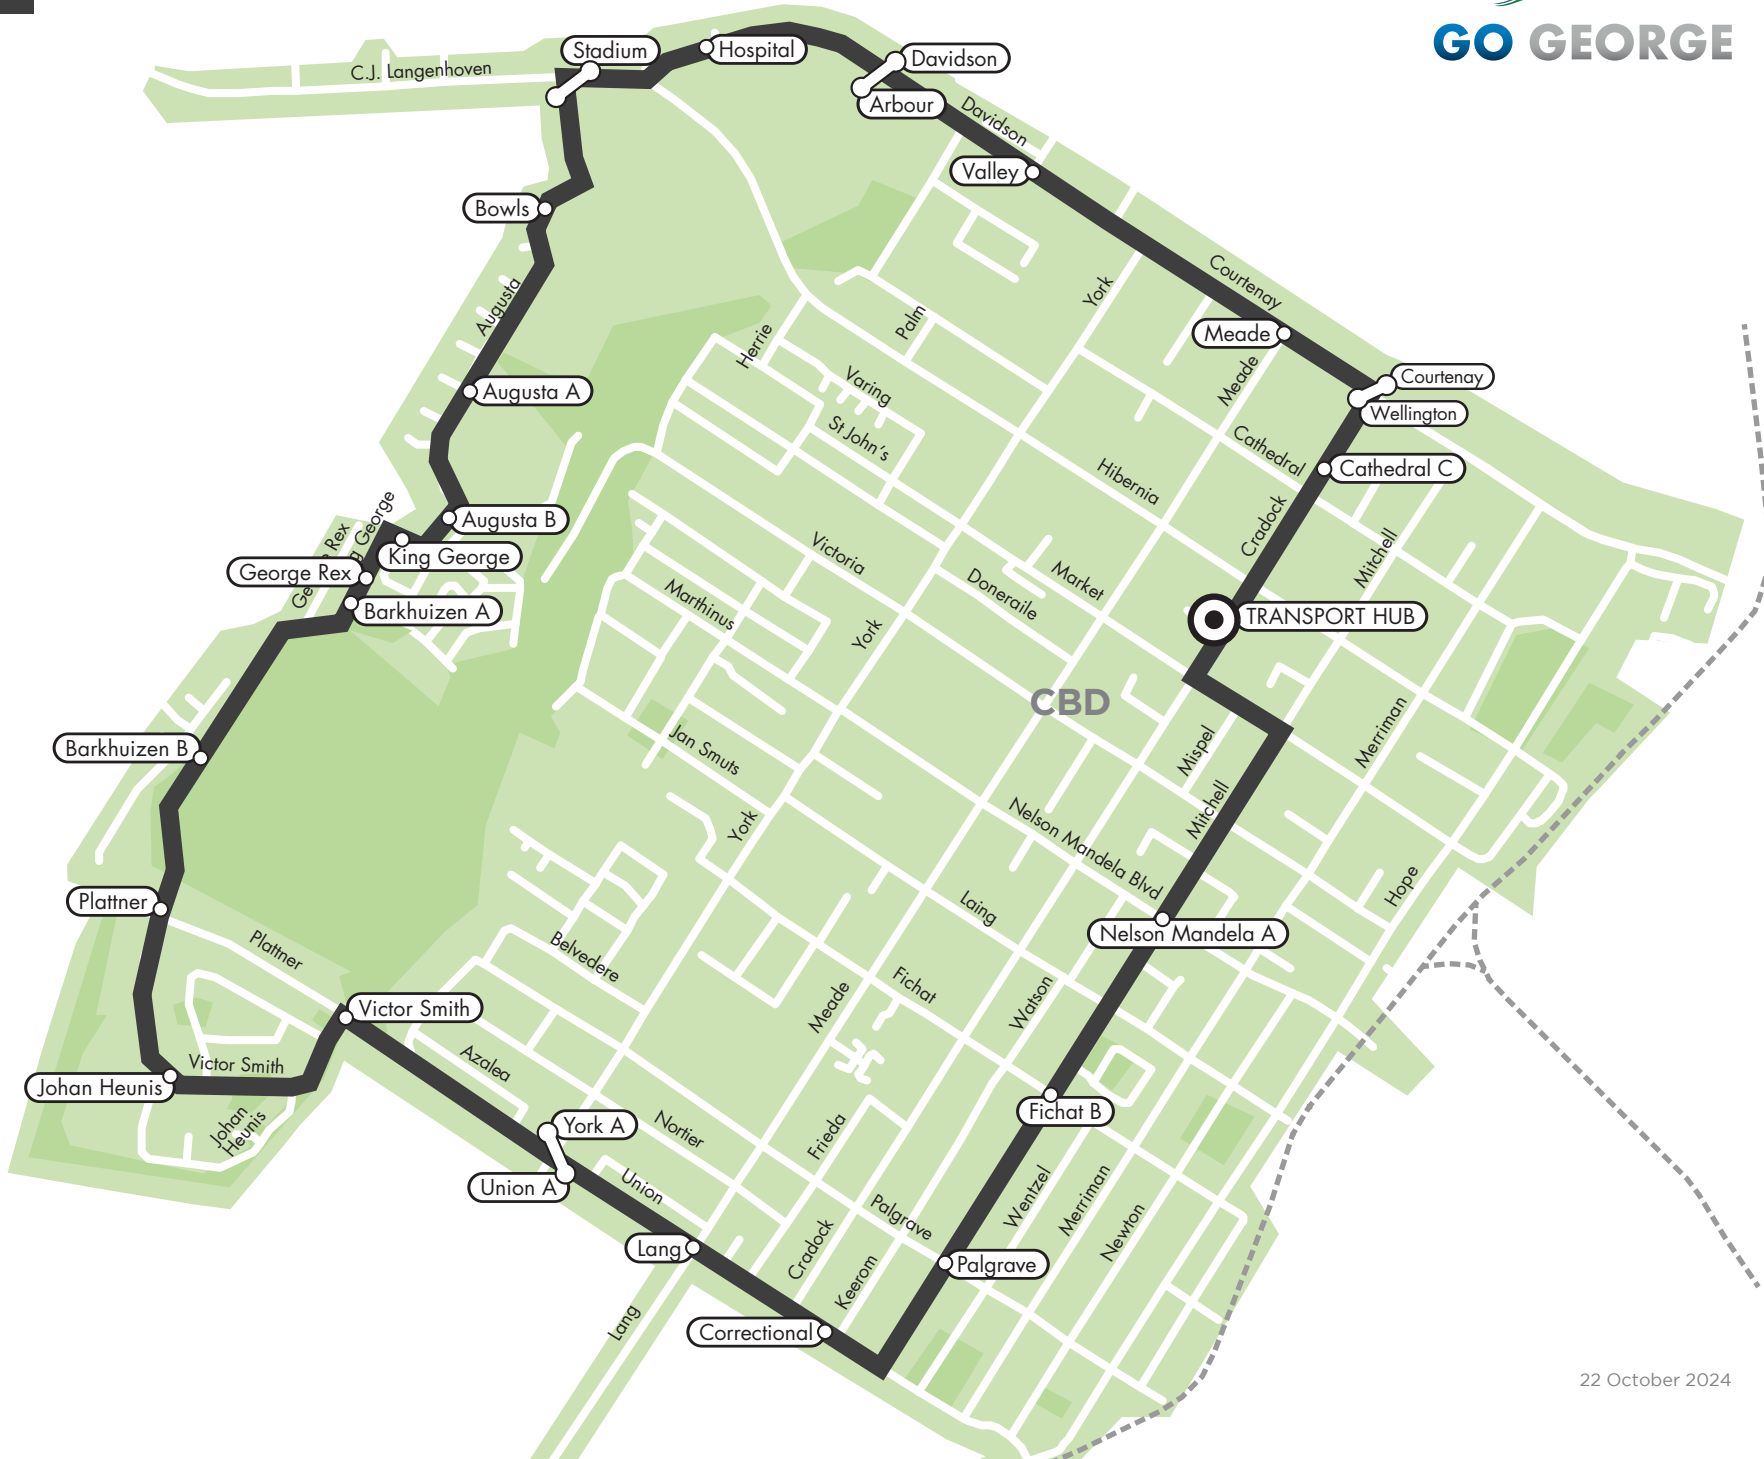

13 CITY LOOP

Legend

- Bus Stop
- Transfer Point
- CBD Terminal
- Railway Line