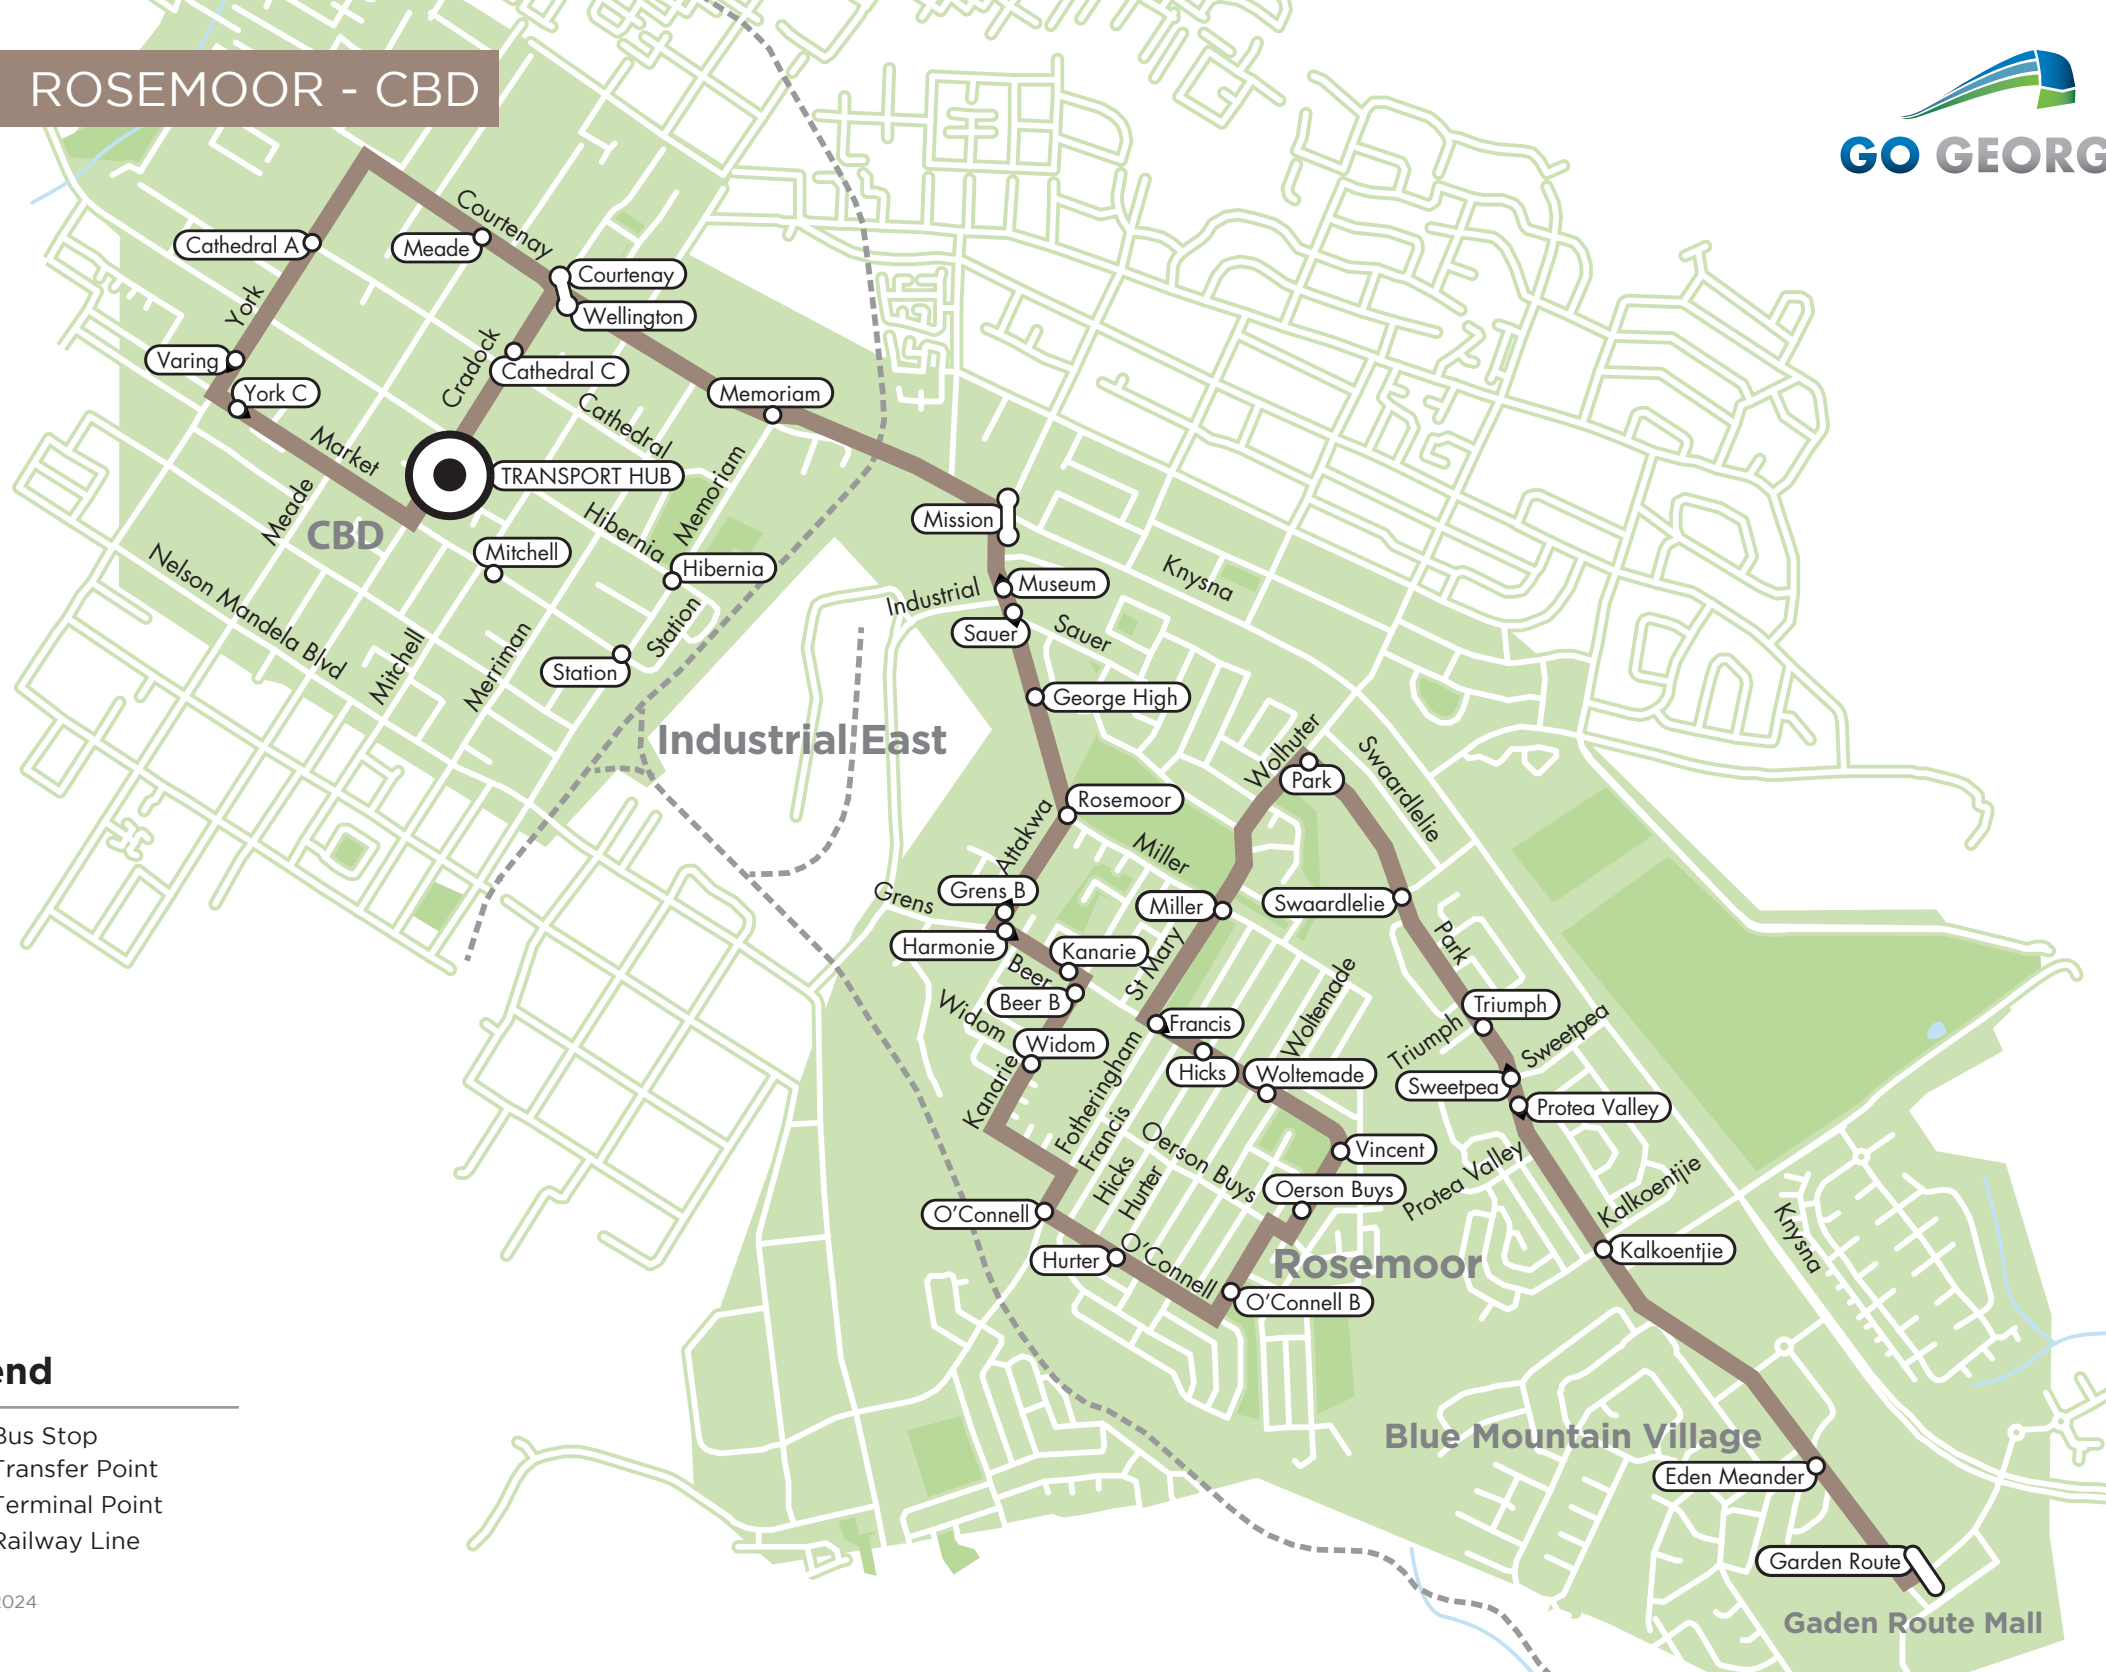

53 ROSEMOOR - CBD

Legend

- Bus Stop
- Transfer Point
- Terminal Point
- Railway Line