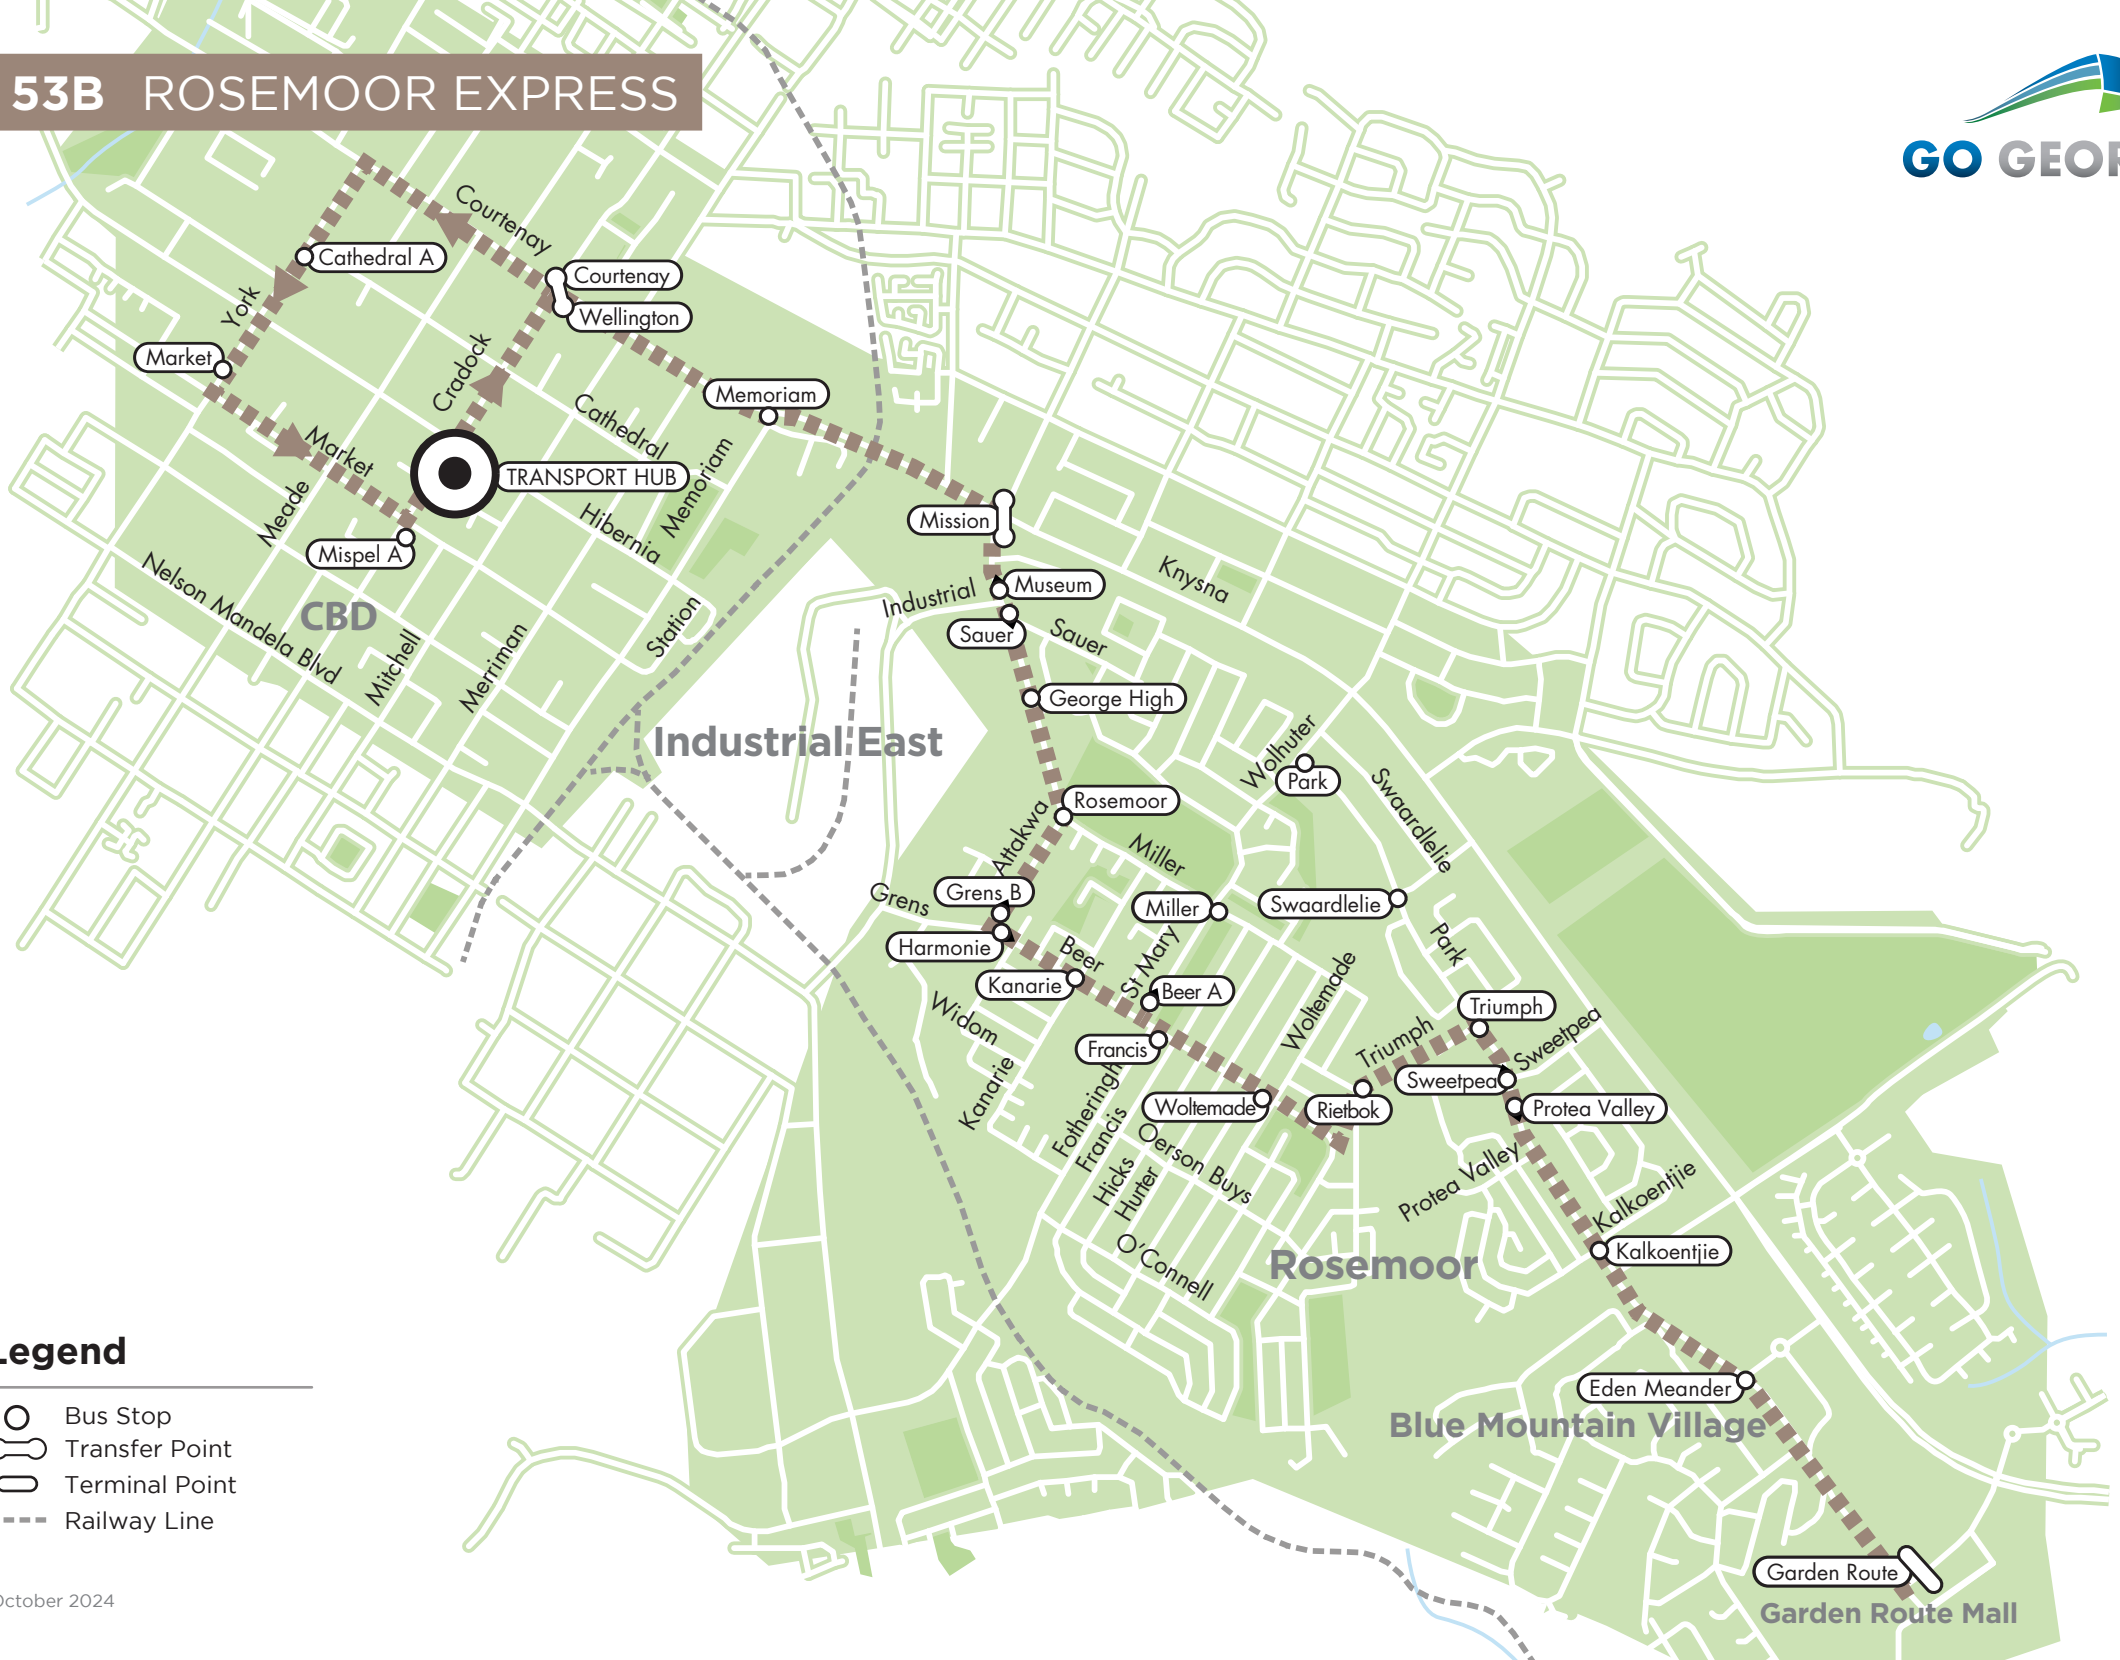

# 53B ROSEMOOR EXPRESS

## Legend

- Bus Stop
- Transfer Point
- Terminal Point
- Railway Line