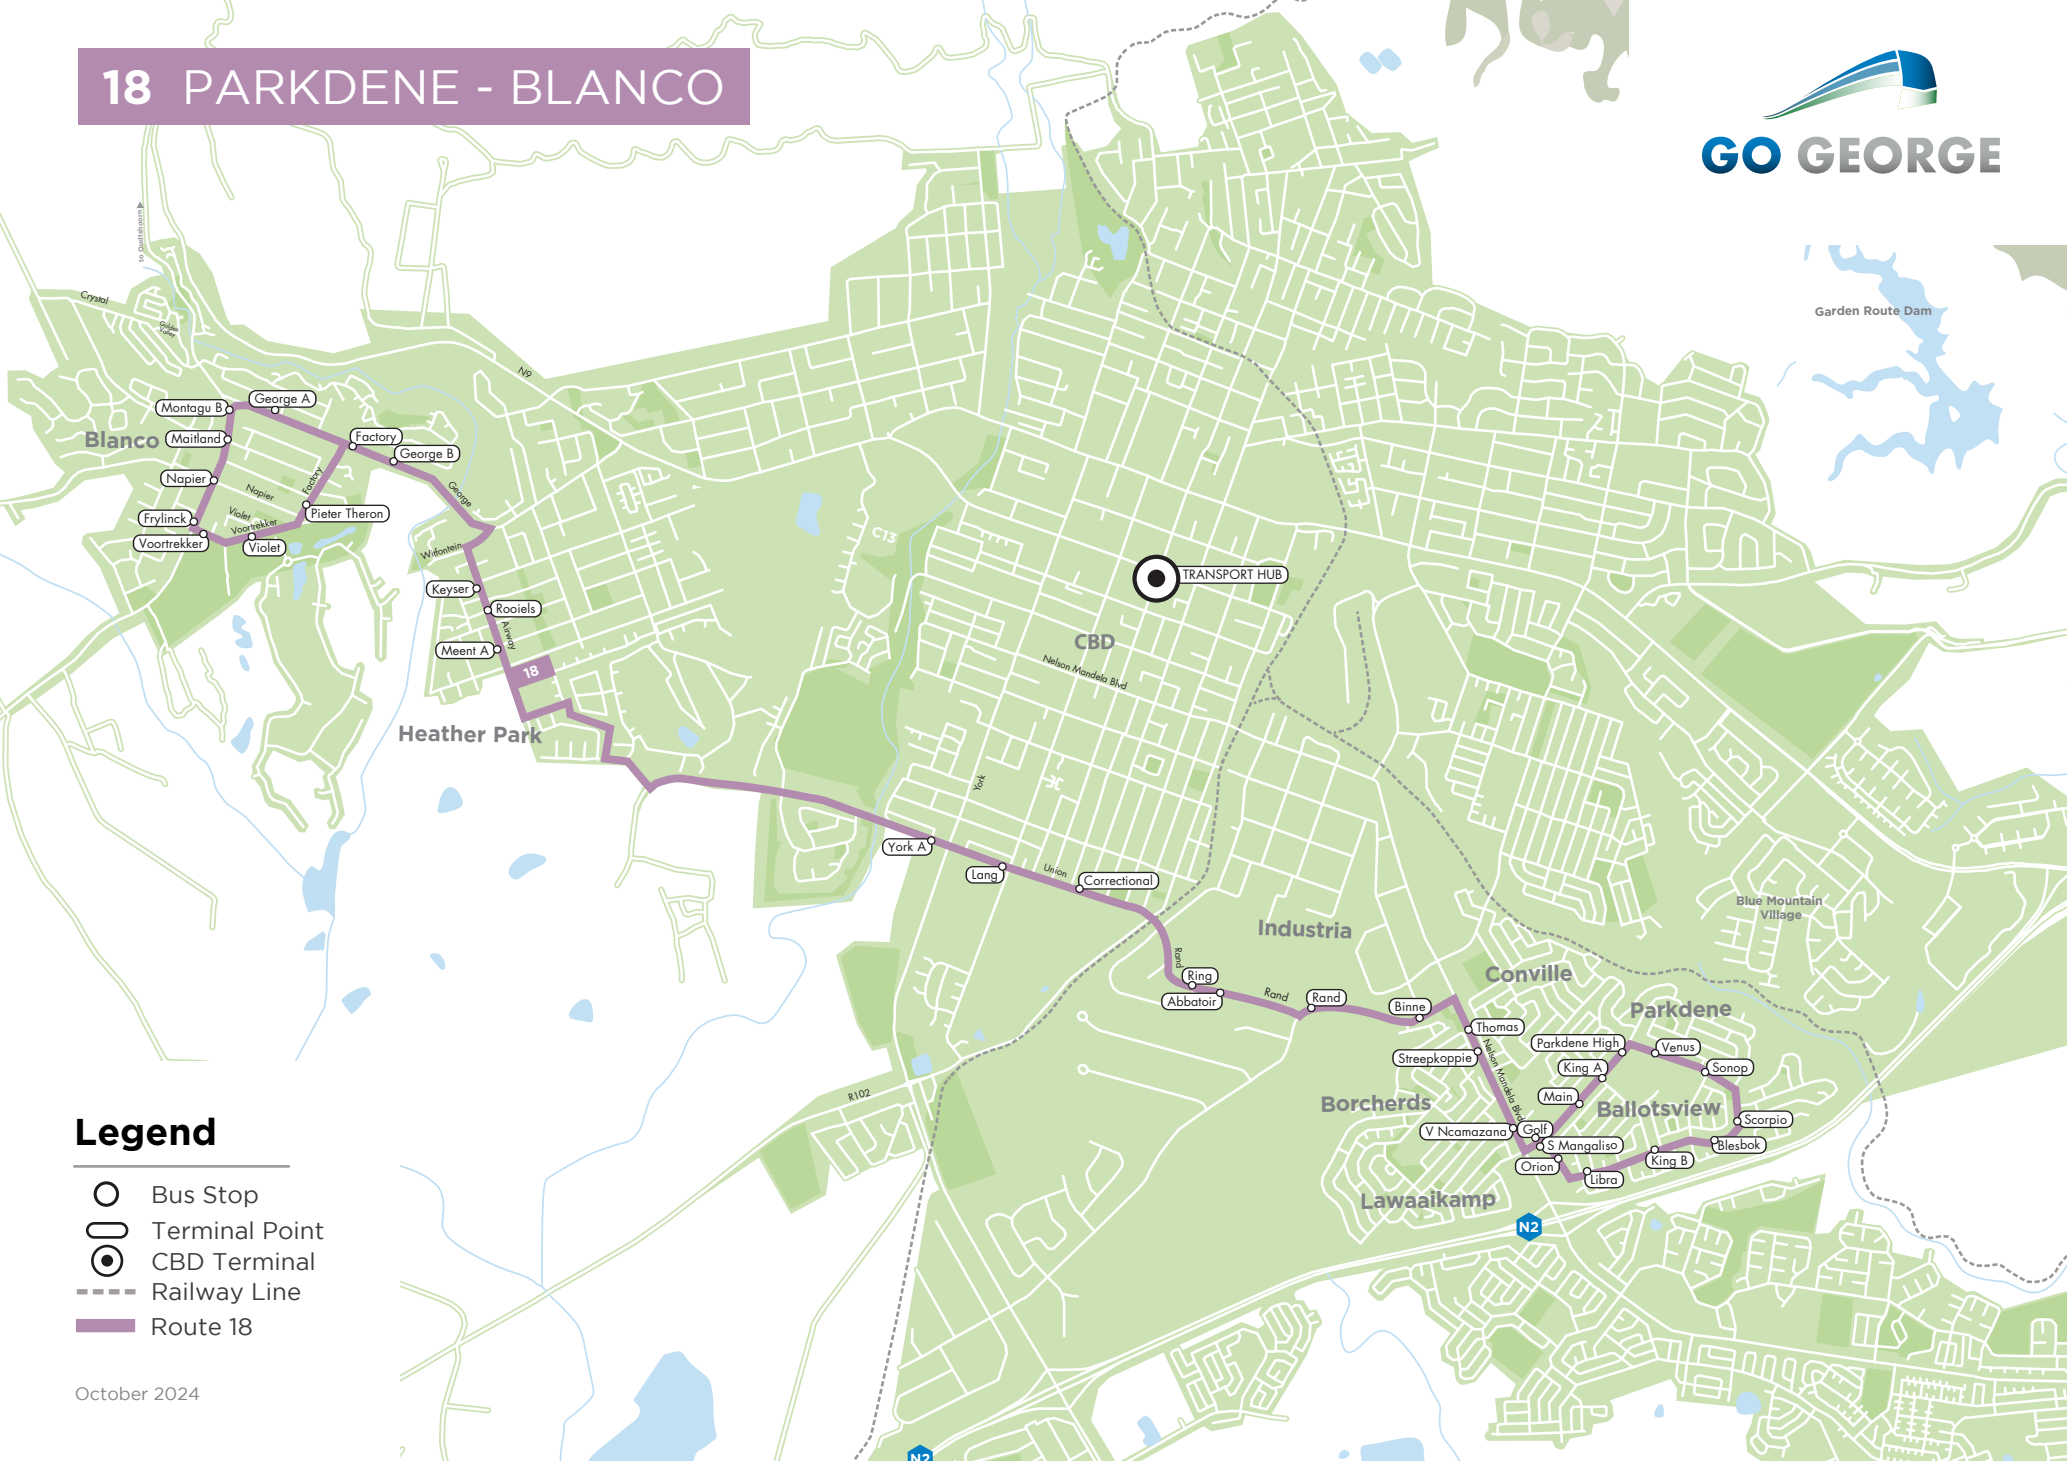

18 PARKDENE - BLANCO

Legend

- Bus Stop
- Terminal Point
- CBD Terminal
- Railway Line
- Route 18