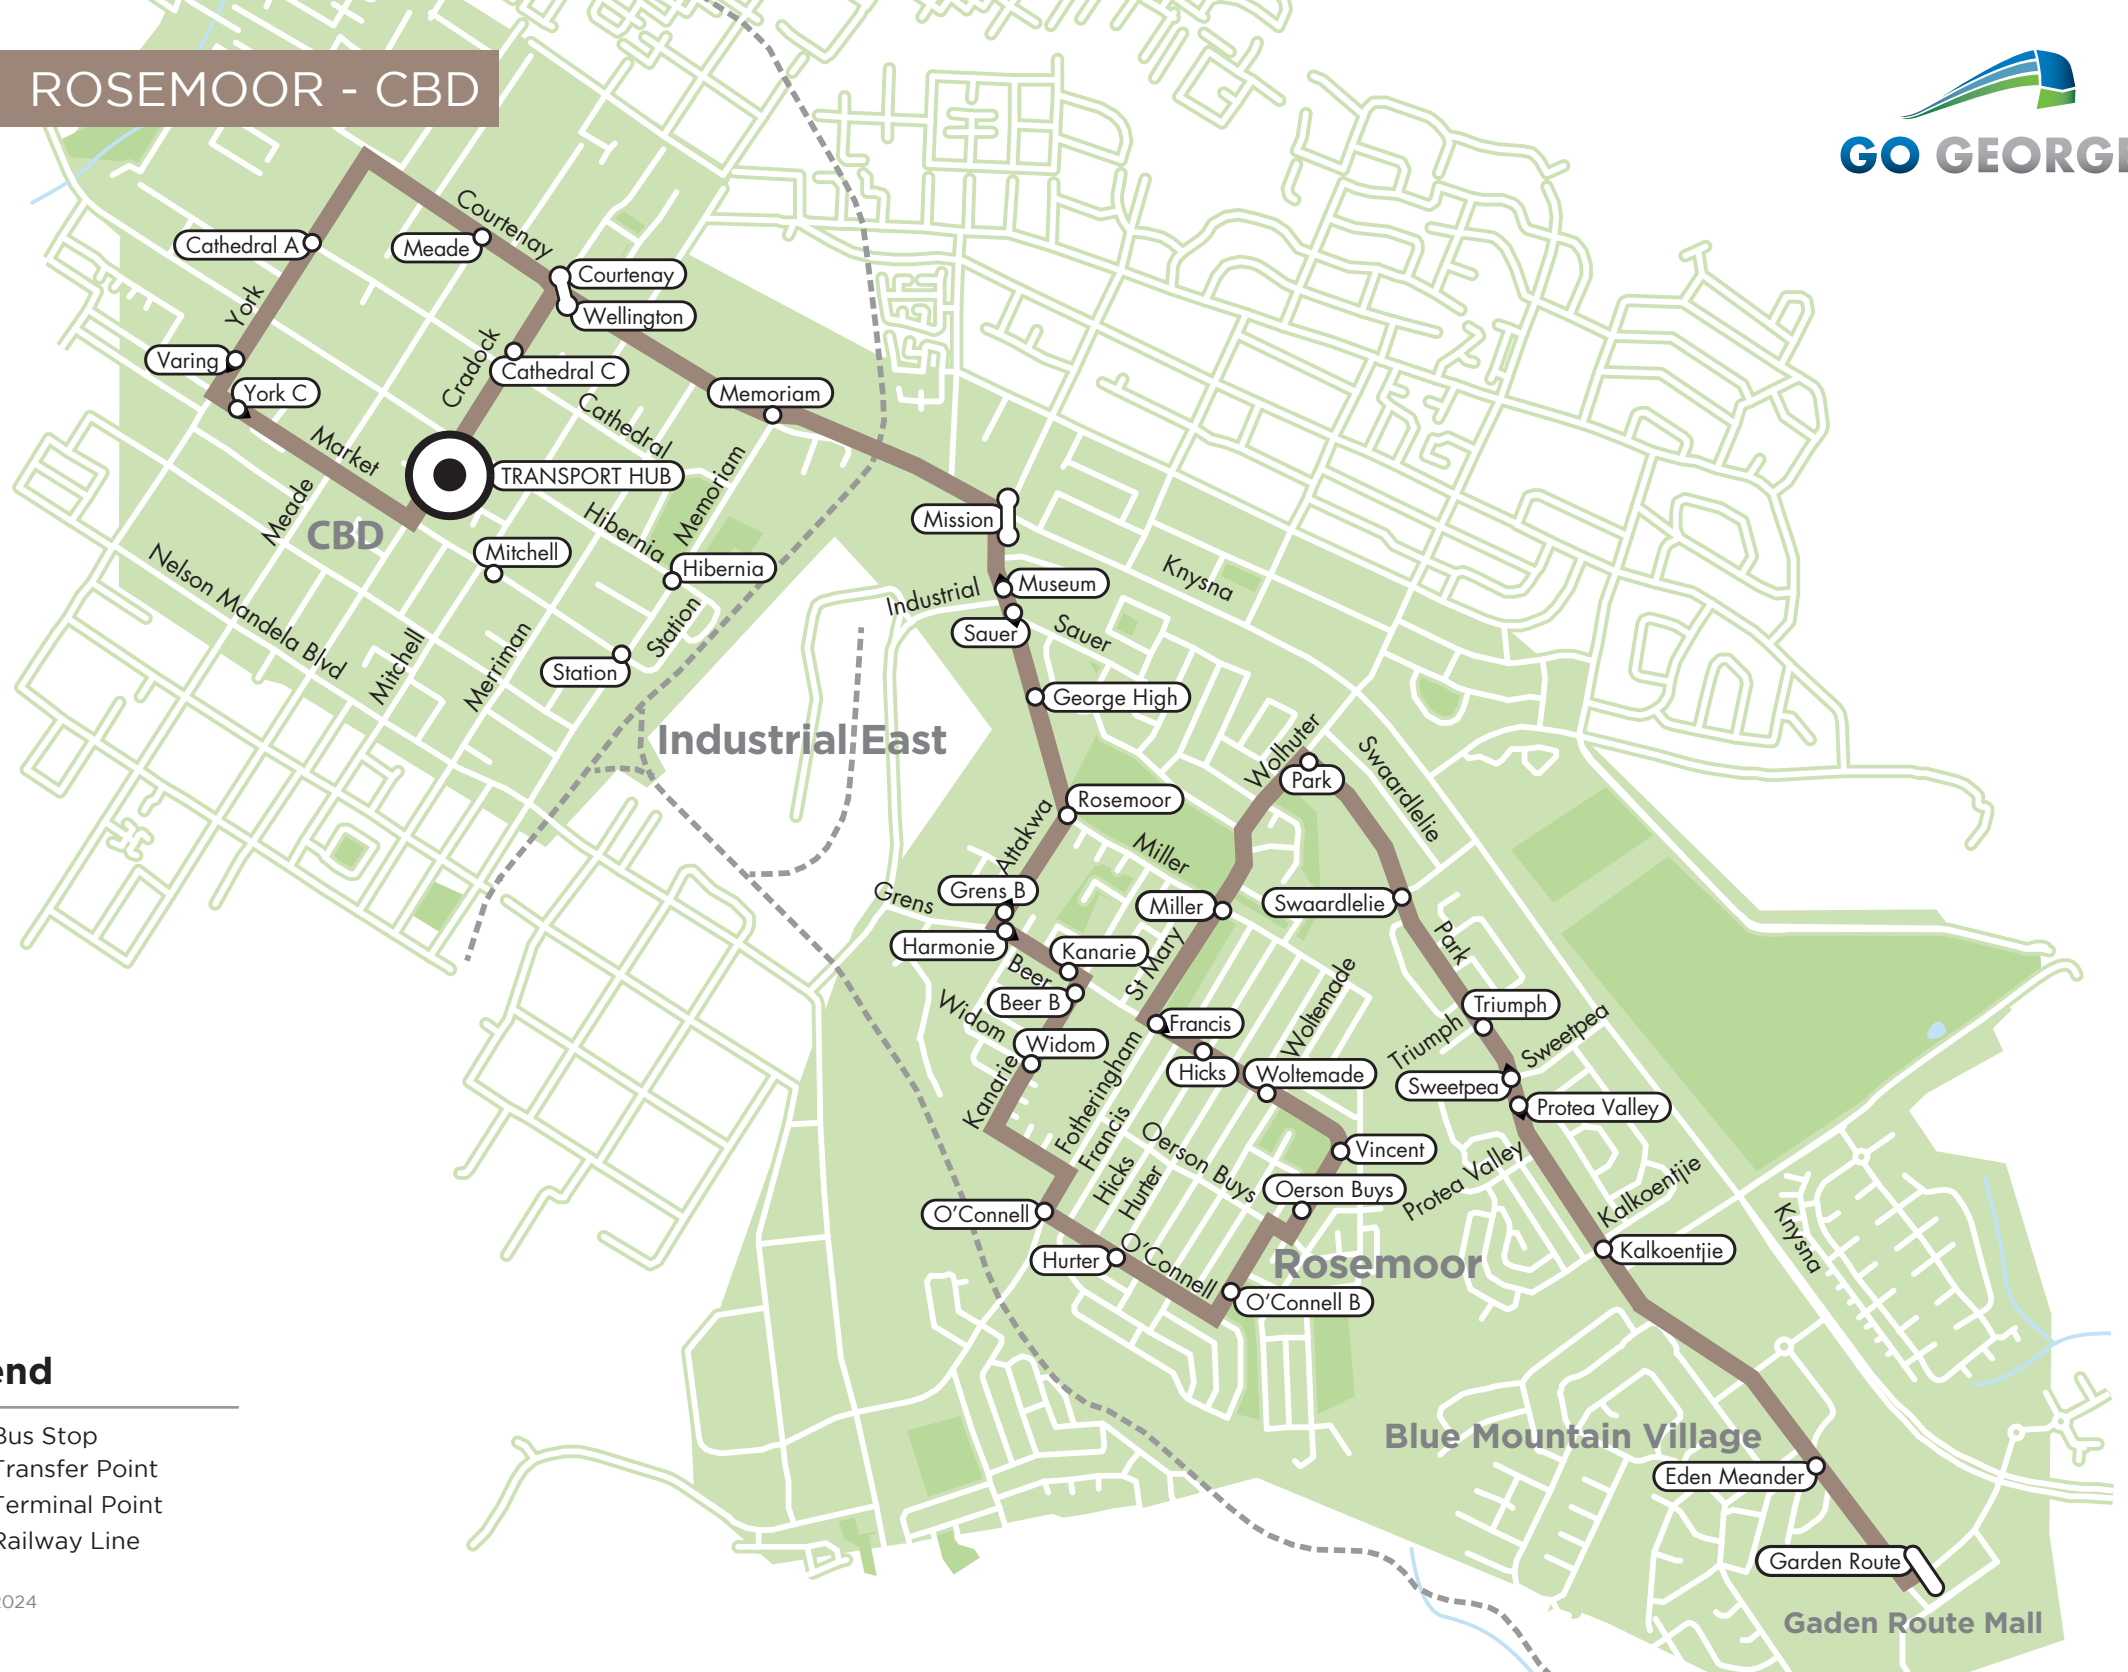

# 53 ROSEMOOR - CBD

## Legend

- Bus Stop
- Transfer Point
- Terminal Point
- Railway Line