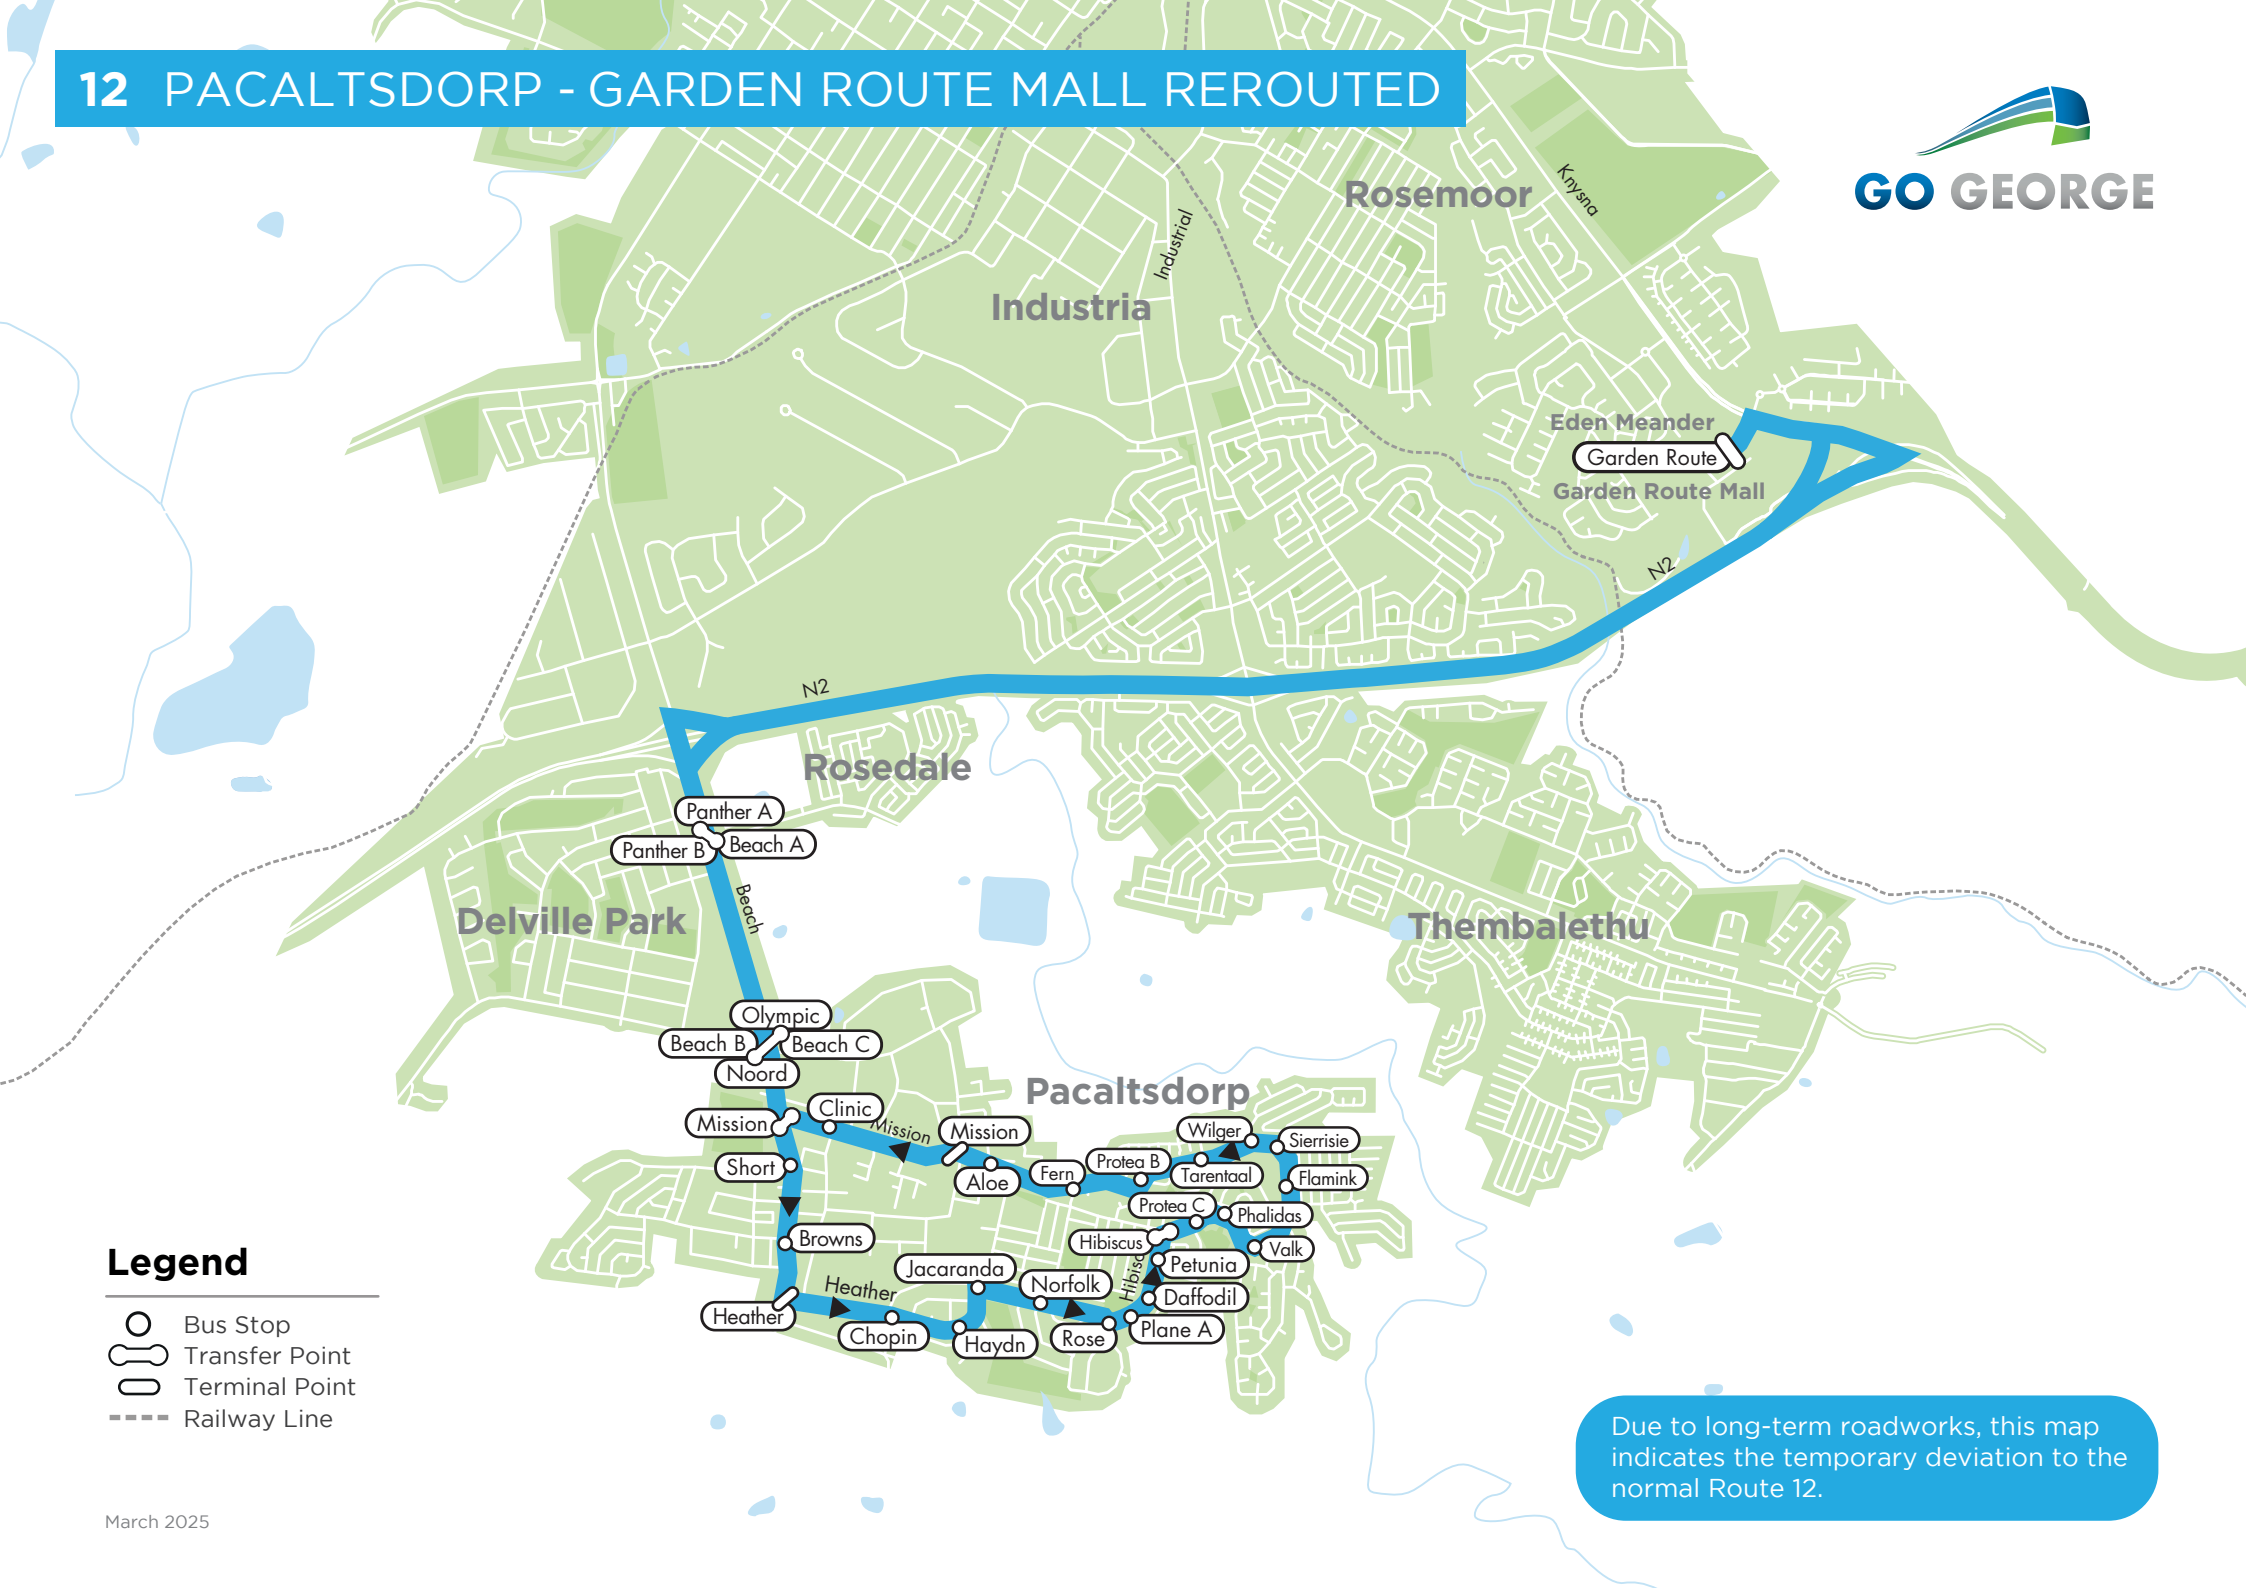

12 PACALTSDORP - GARDEN ROUTE MALL REROUTED

Legend

- Bus Stop
- Transfer Point
- Terminal Point
- Railway Line

Due to long-term roadworks, this map indicates the temporary deviation to the normal Route 12.