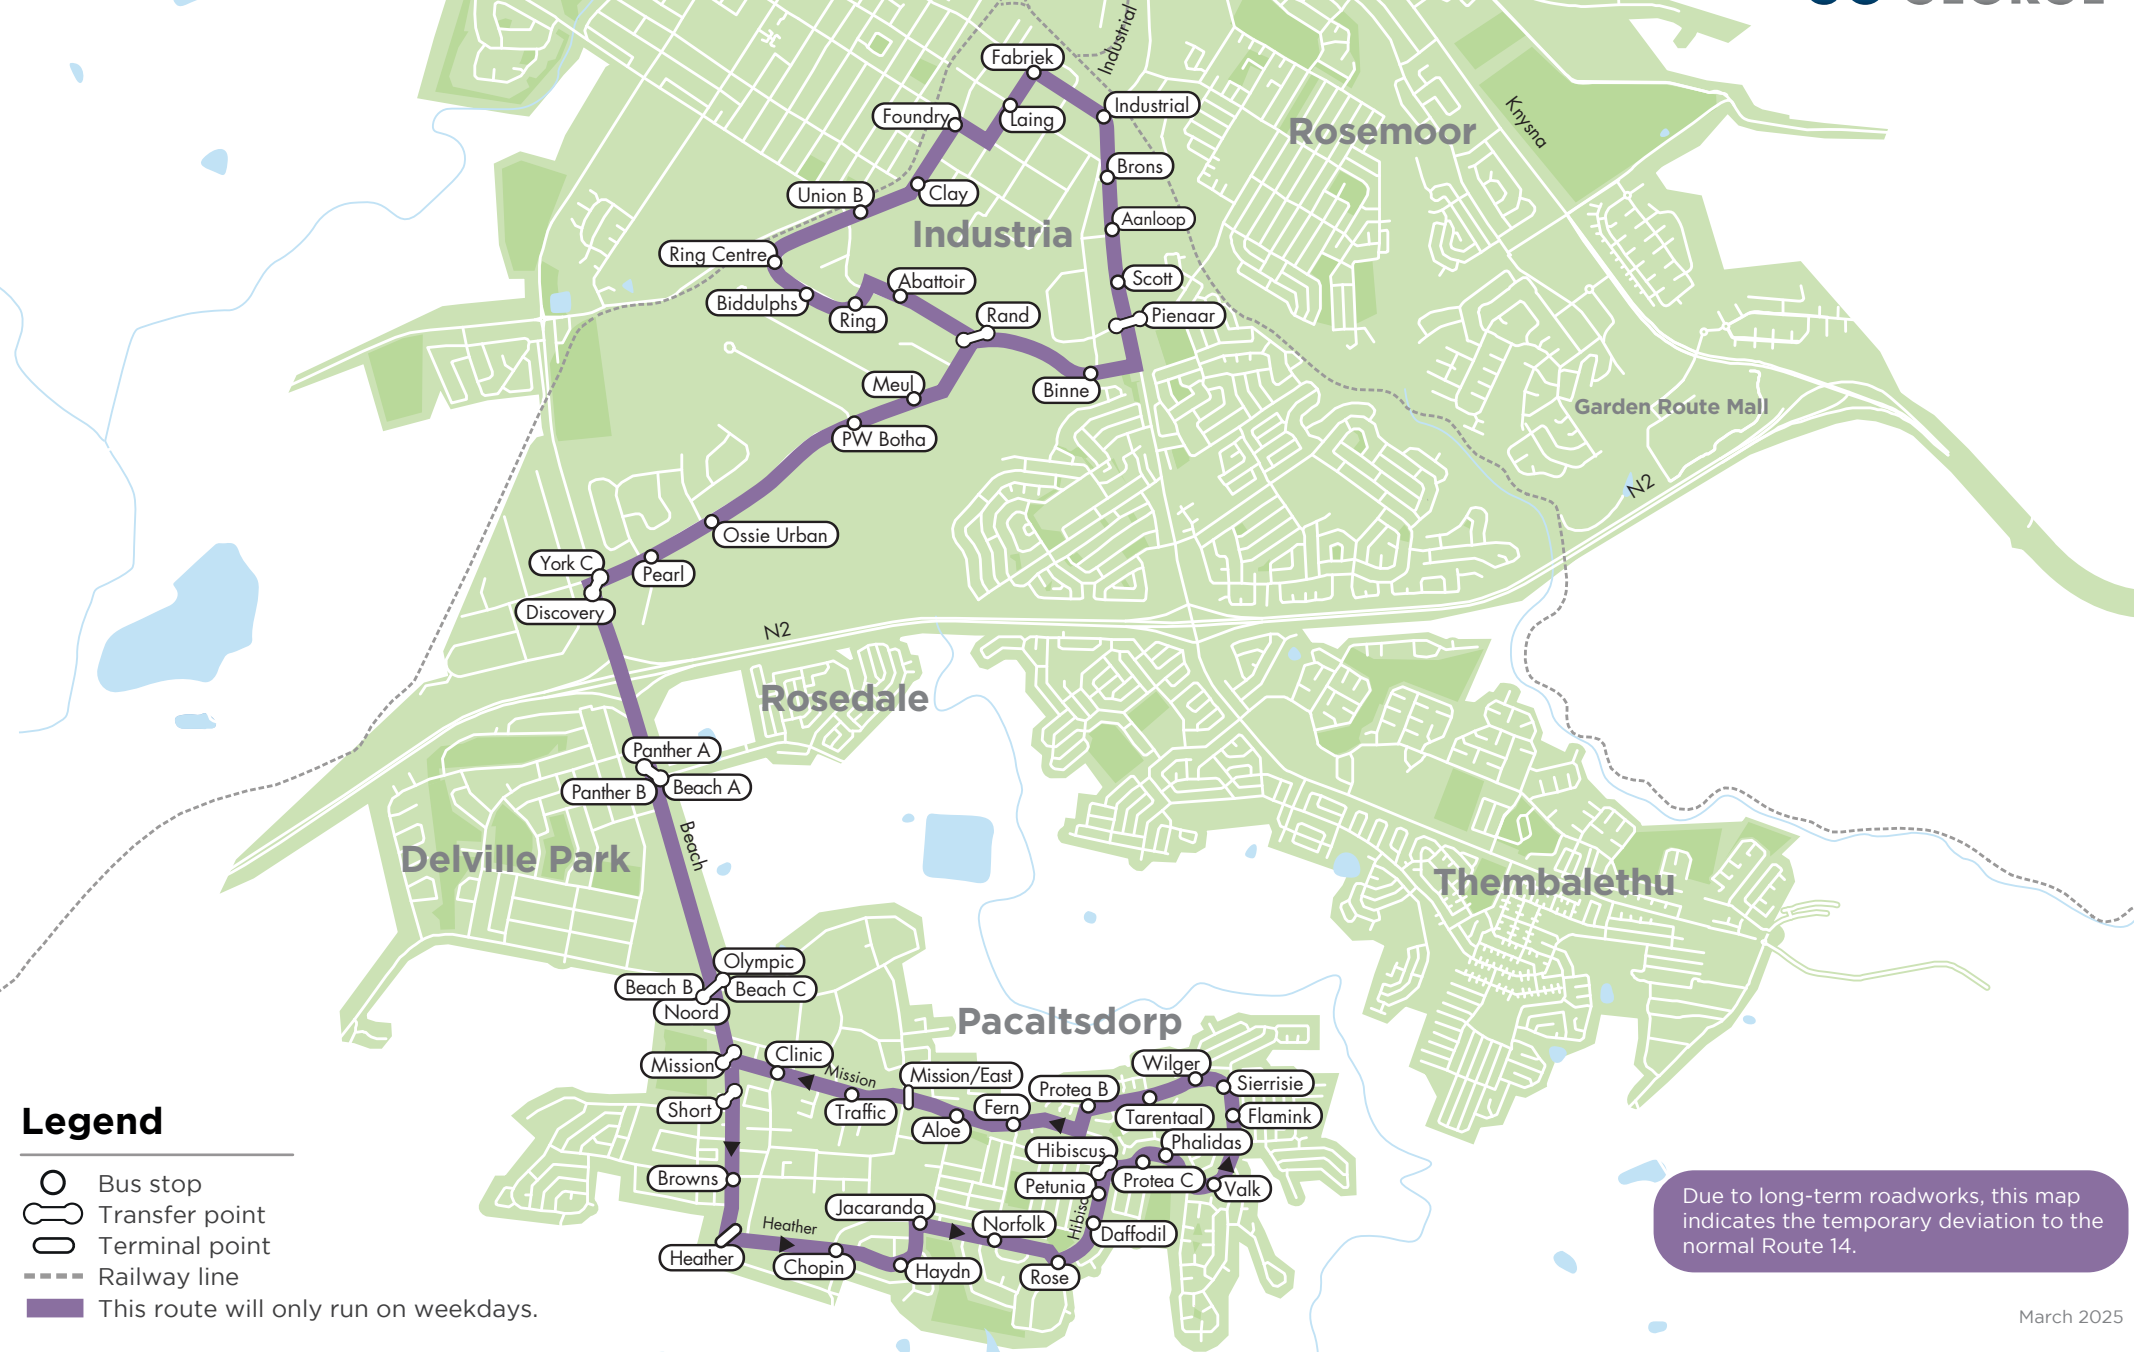

# 14 PACALTSDORP - INDUSTRIA REROUTED

## Legend

-  Bus stop
-  Transfer point
-  Terminal point
-  Railway line
-  This route will only run on weekdays.

Due to long-term roadworks, this map indicates the temporary deviation to the normal Route 14.