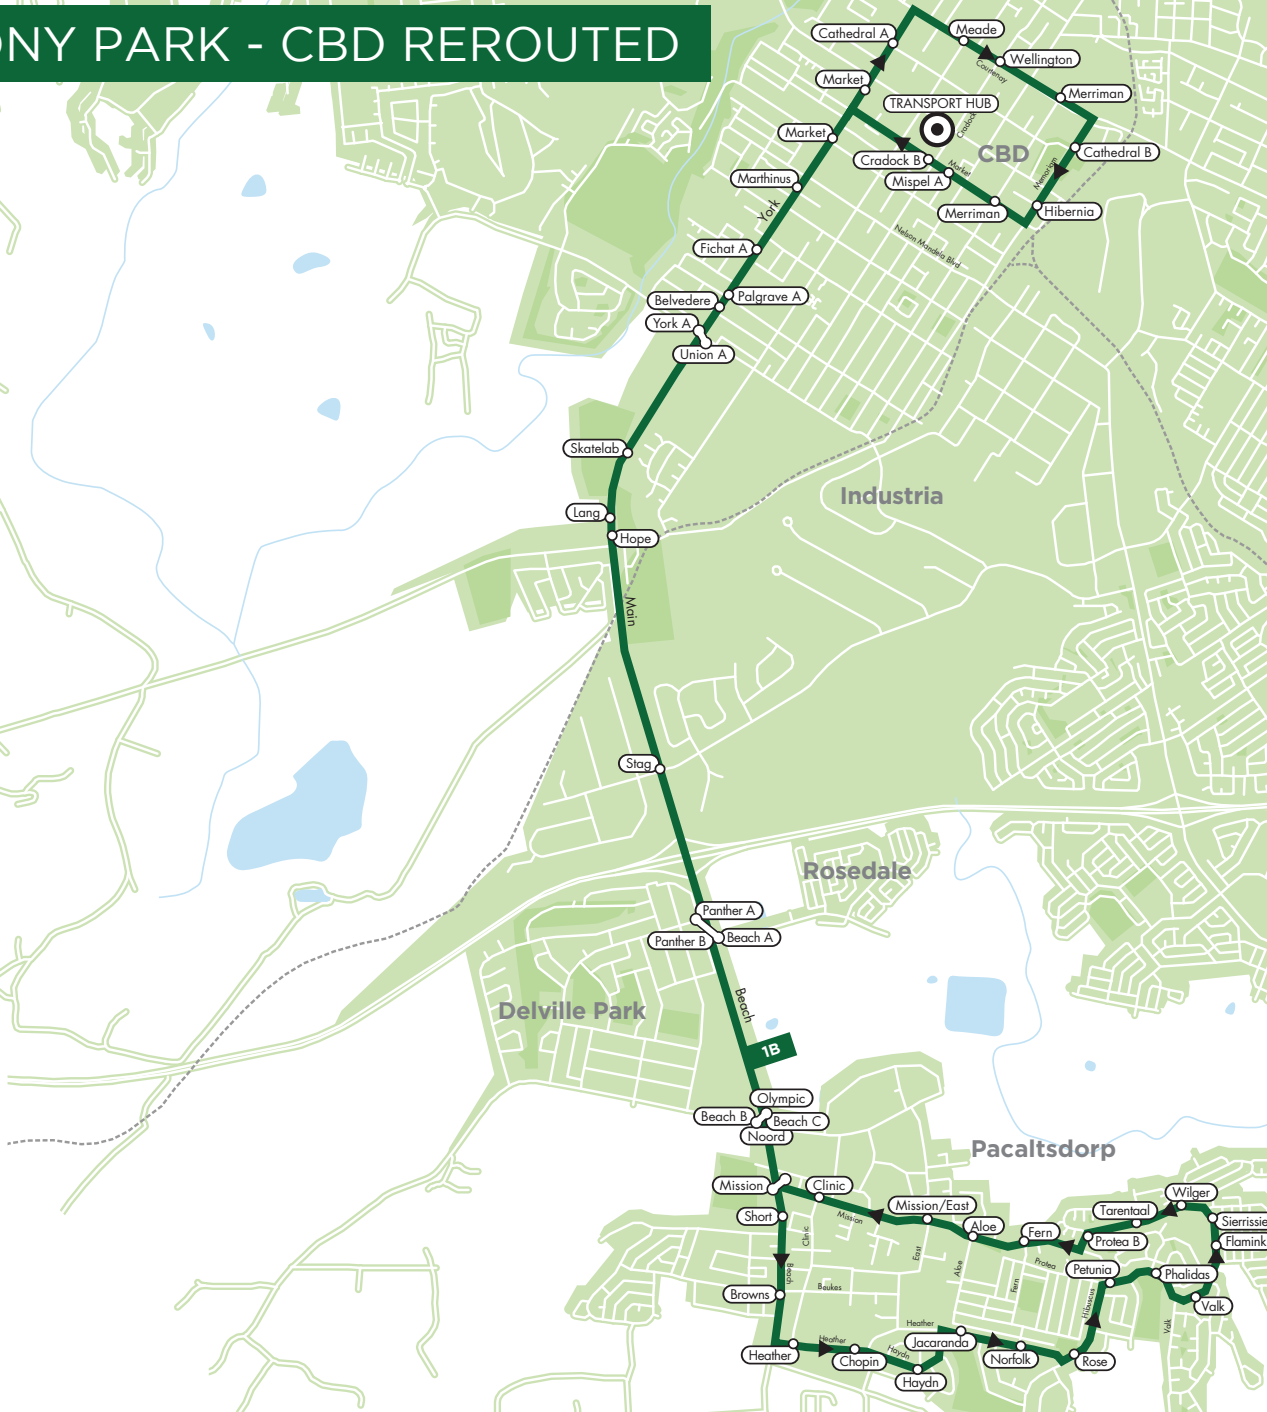

1B HARMONY PARK - CBD REROUTED

Legend

- Bus Stop
- Transfer Point
- Terminal Point
- CBD Terminal
- Railway Line

March 2025

Due to long-term roadworks, this map indicates the temporary deviation to the normal Route 1B.