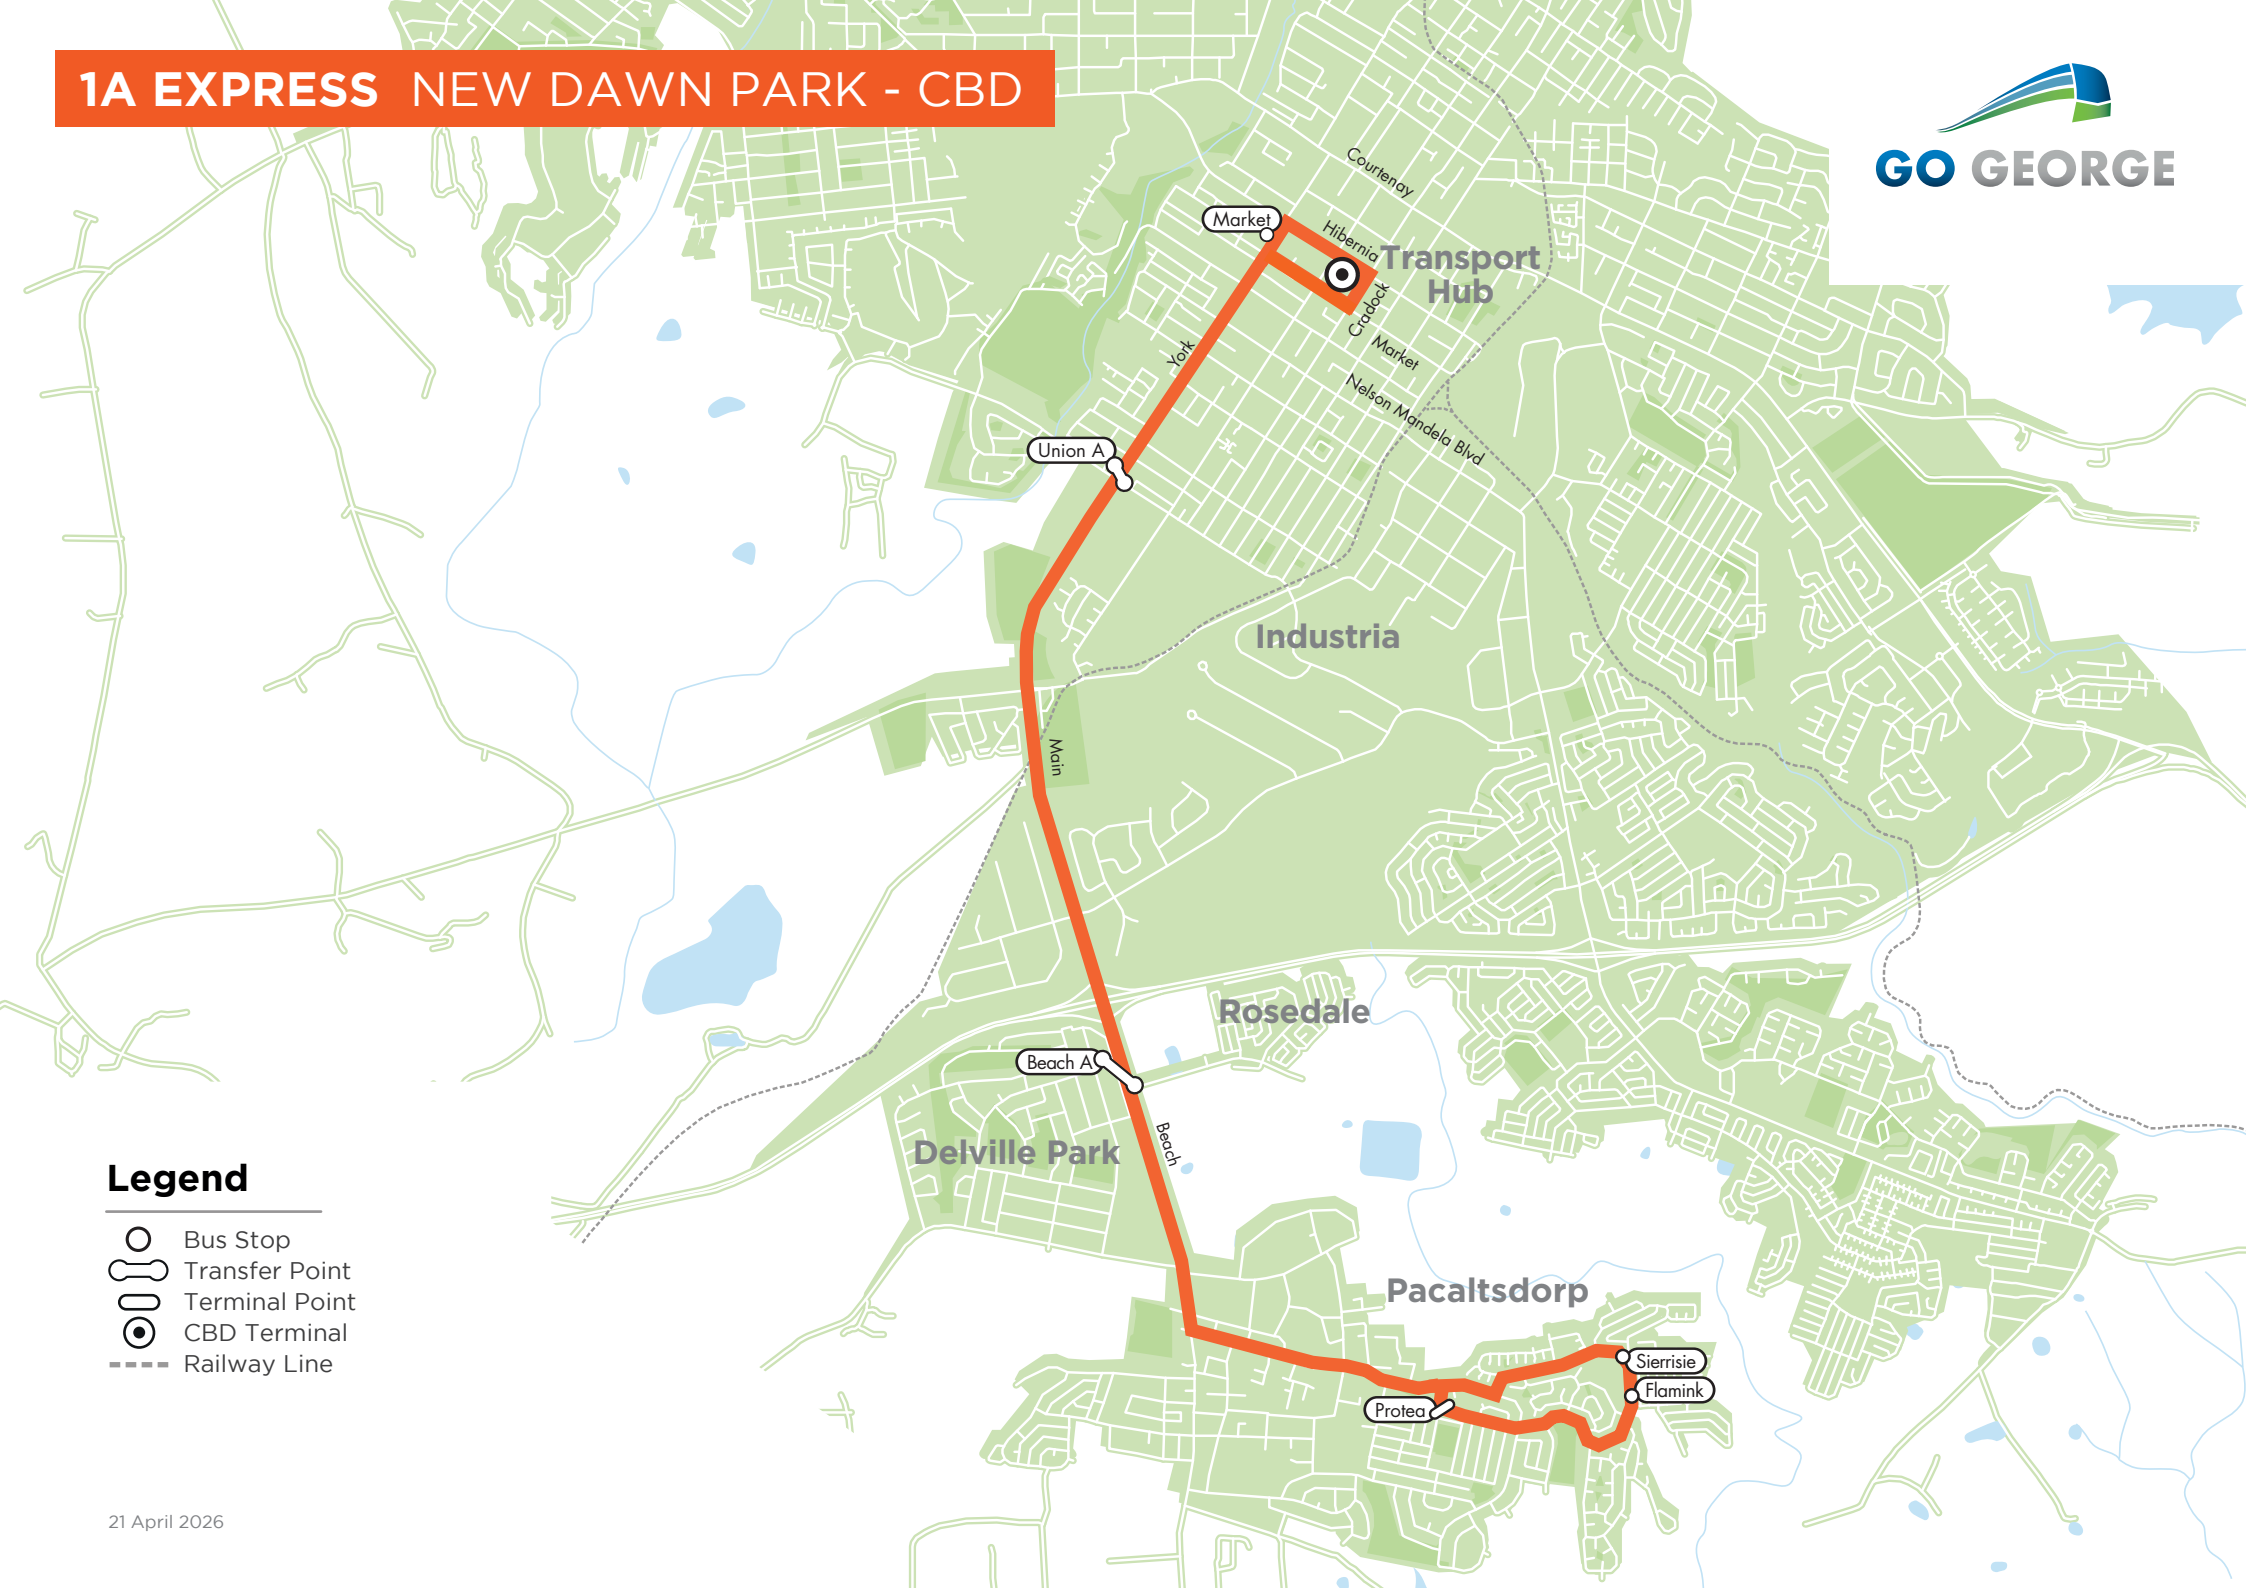

# 1A EXPRESS NEW DAWN PARK - CBD

## Legend

- Bus Stop
- Transfer Point
- Terminal Point
- CBD Terminal
- Railway Line