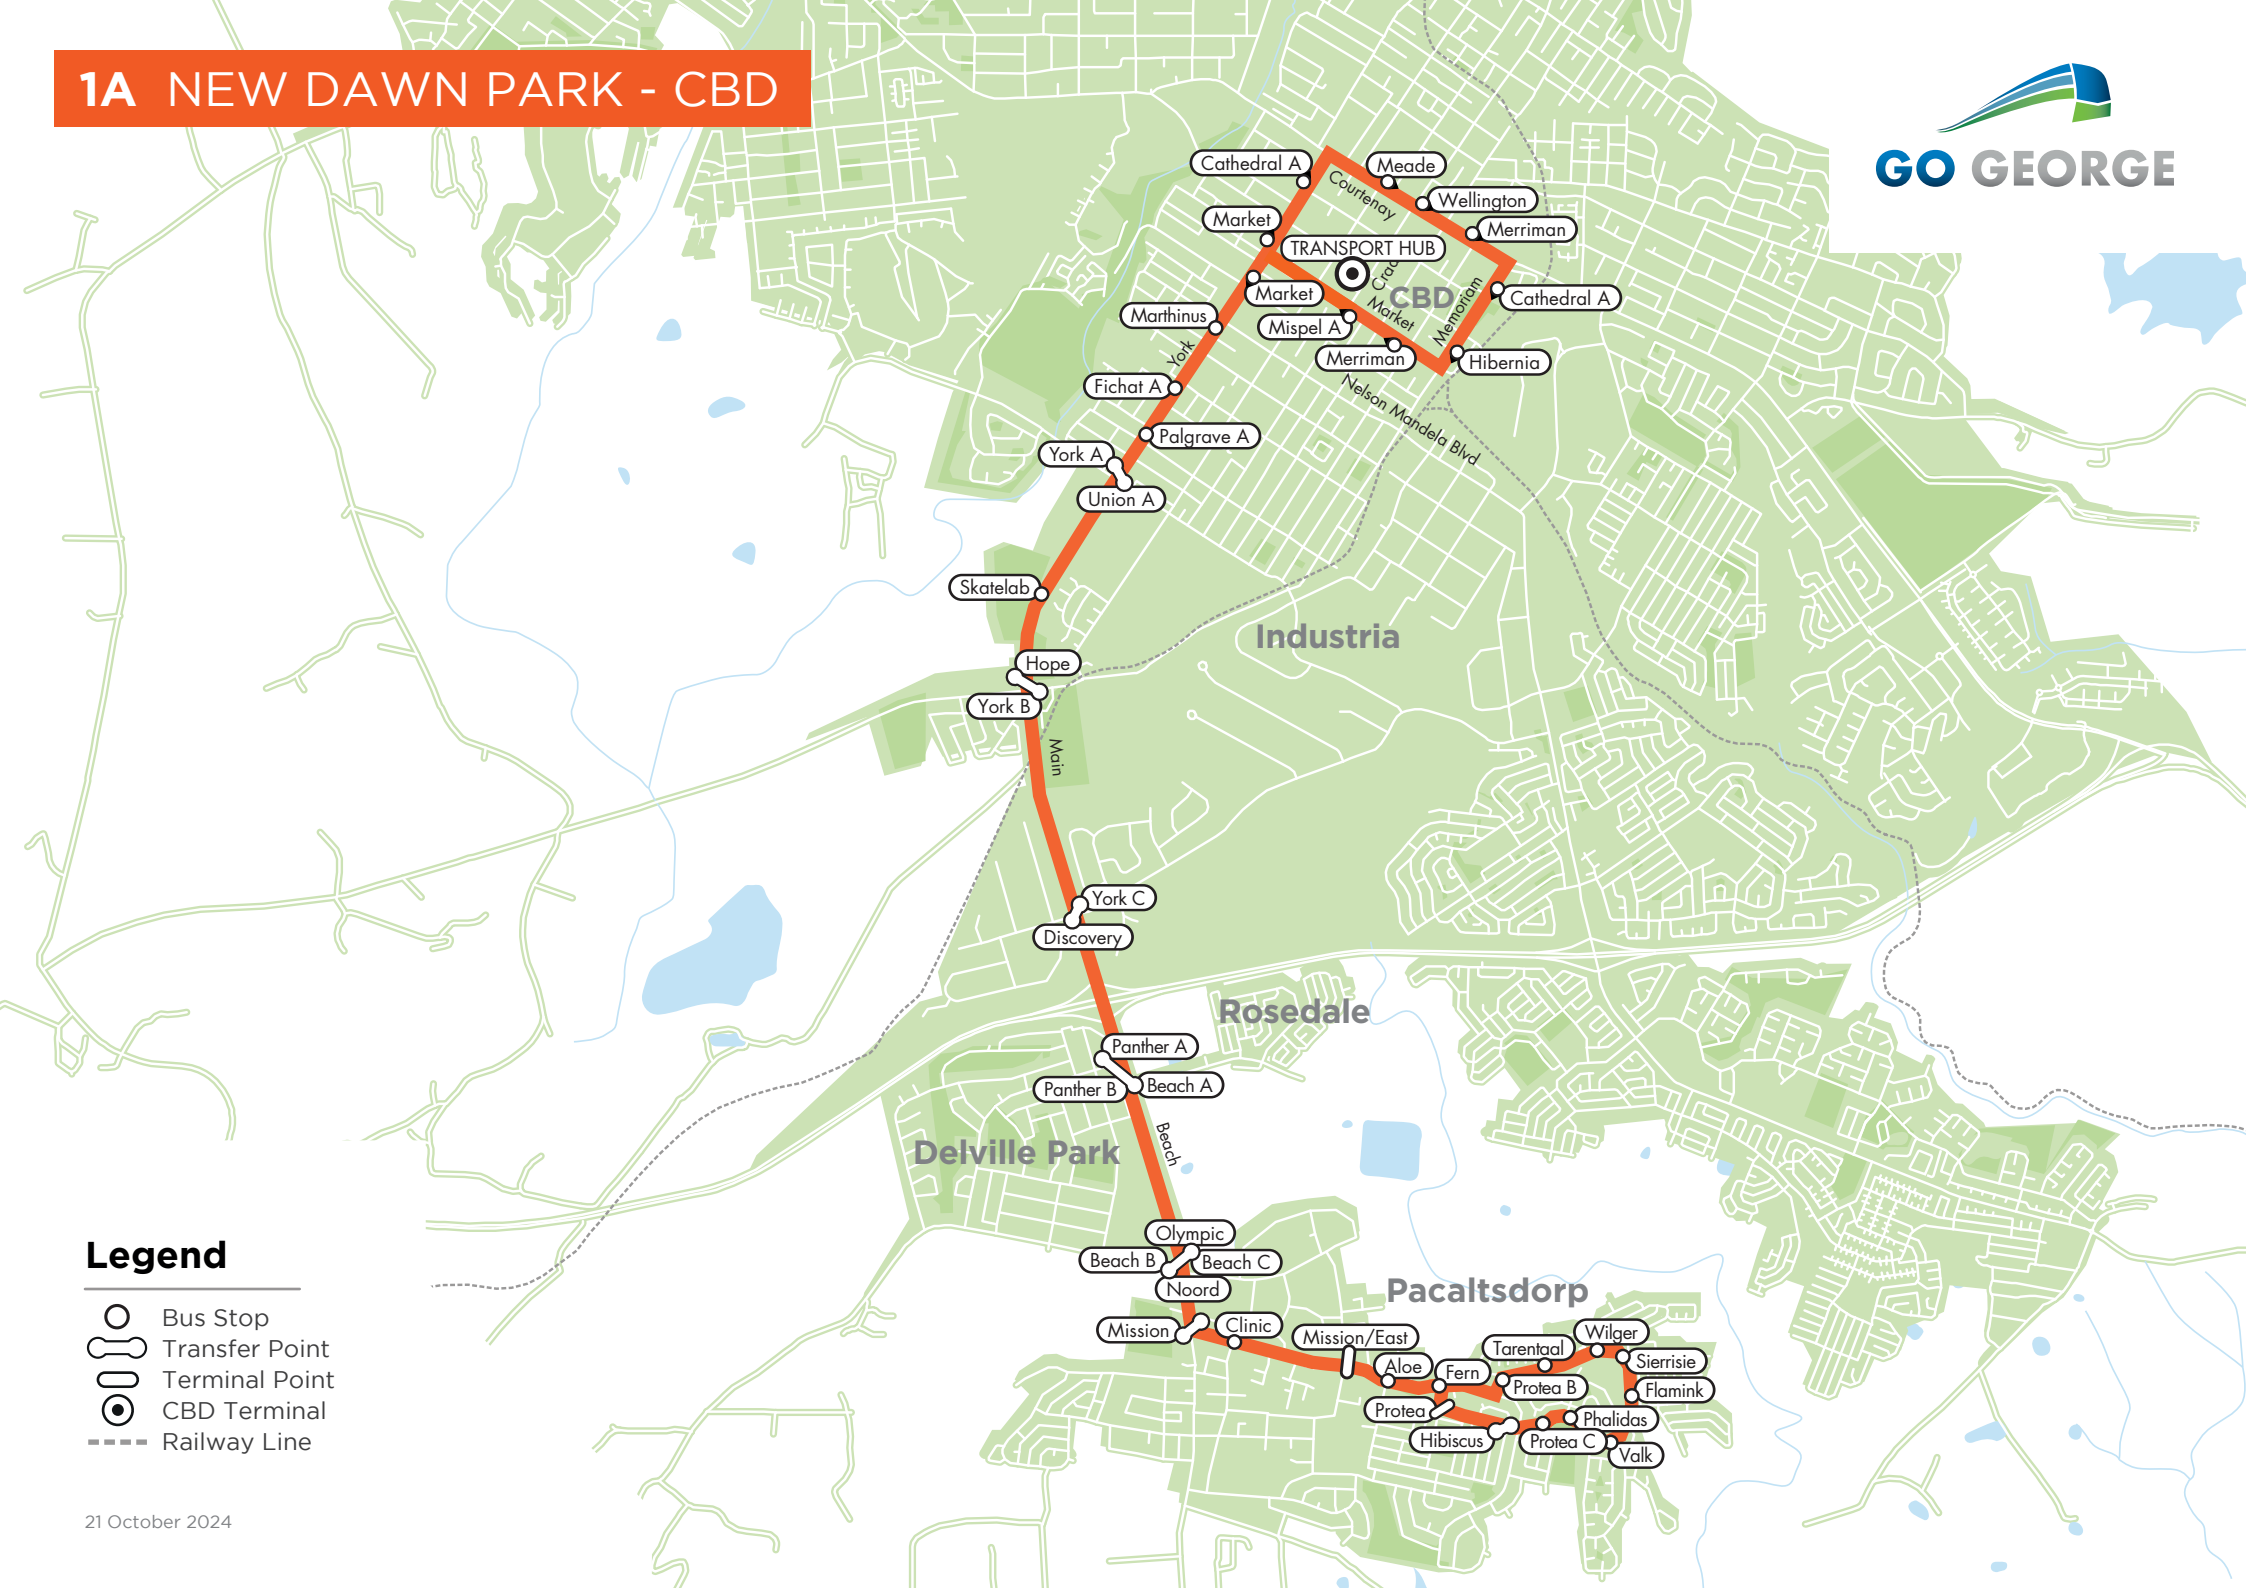

1A NEW DAWN PARK - CBD

Legend

- Bus Stop
- Transfer Point
- Terminal Point
- CBD Terminal
- Railway Line