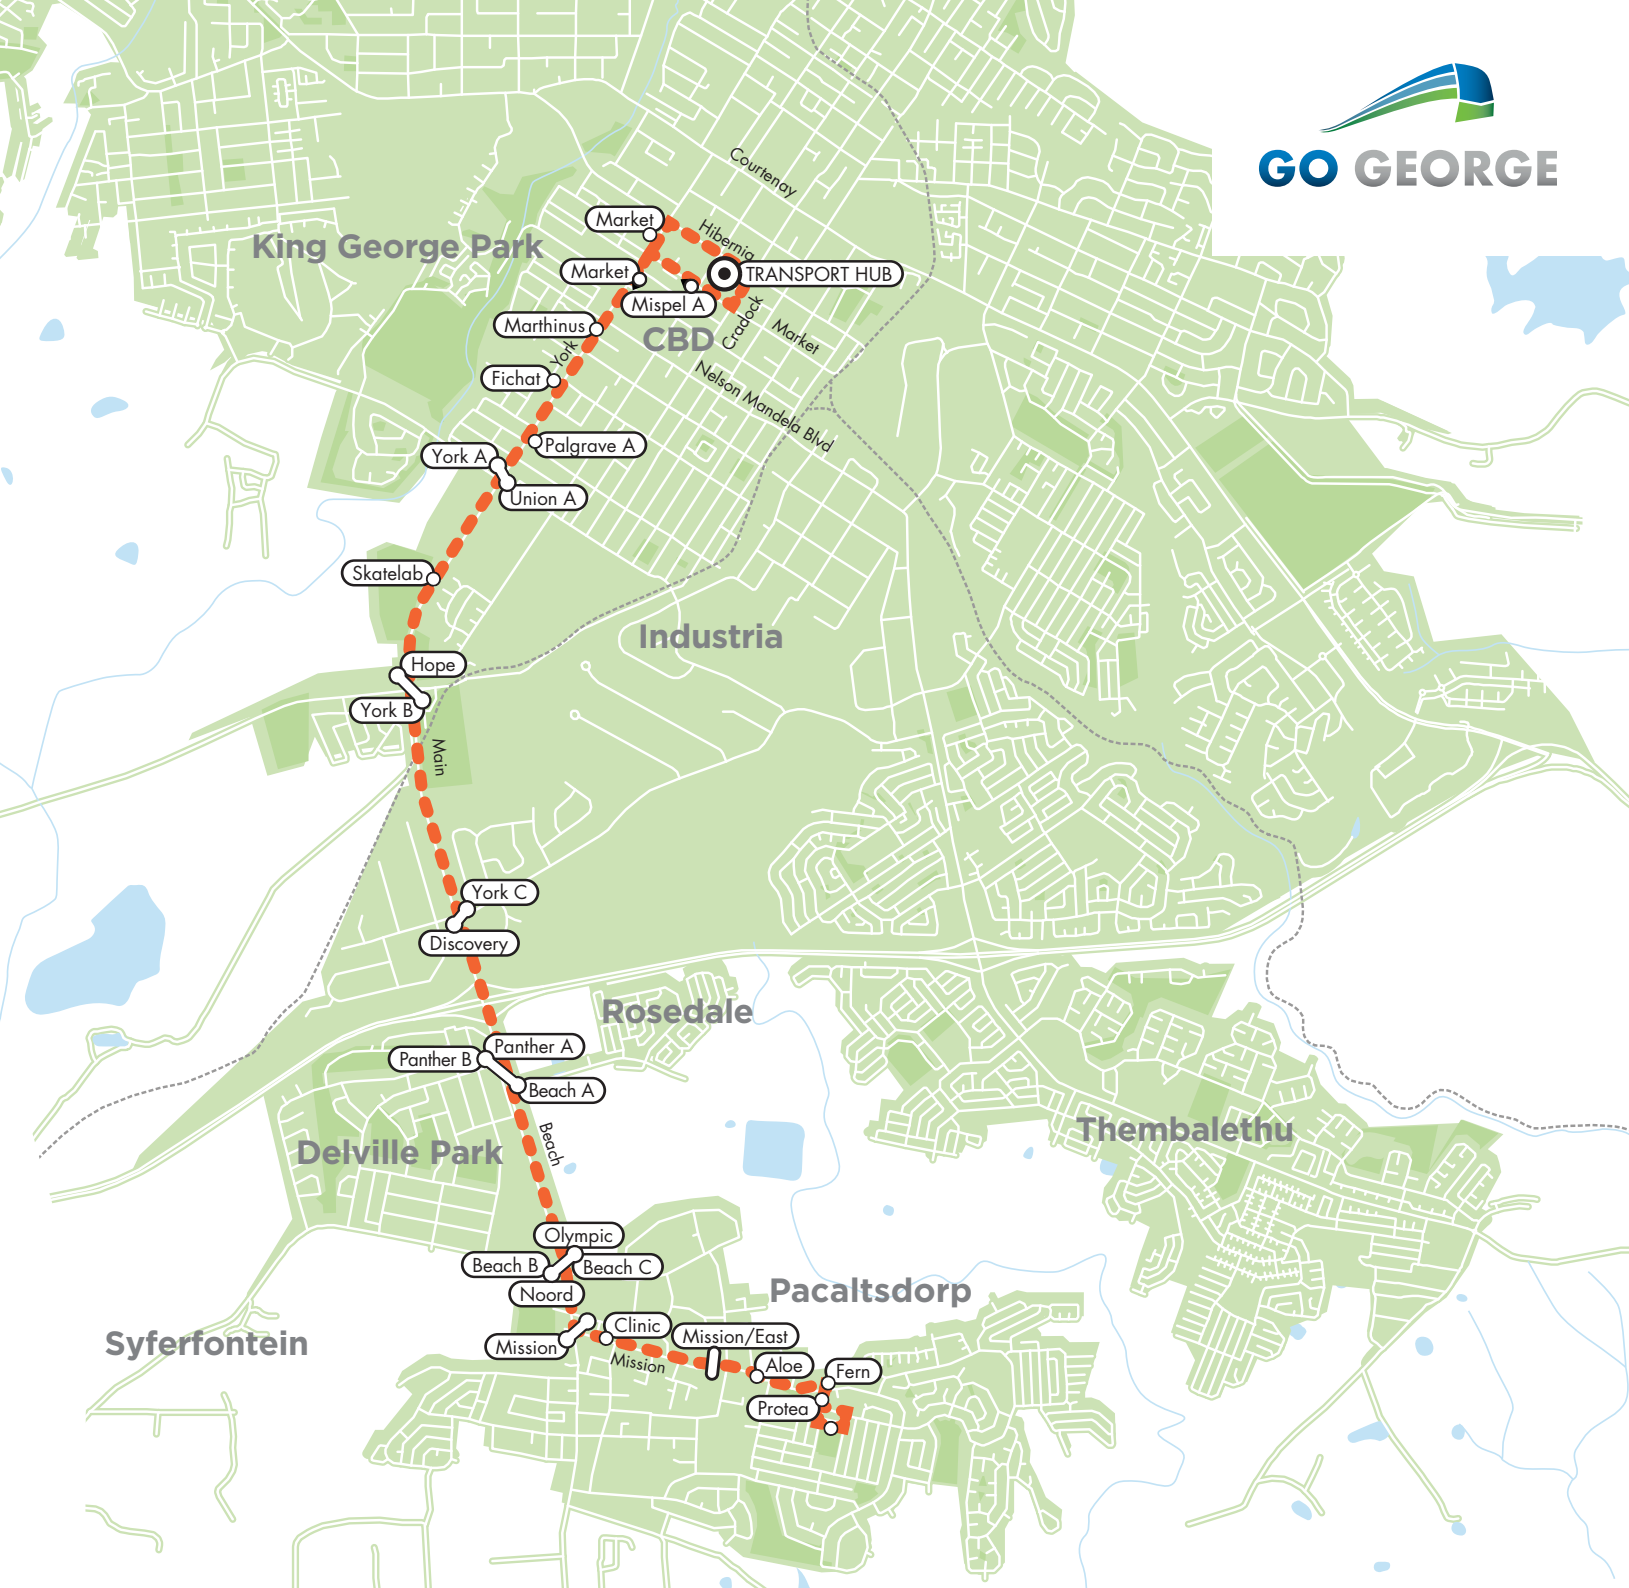

1C PROTEA - CBD

Legend

- Bus Stop
- Transfer Point
- Terminal Point
- CBD Terminal
- Railway Line

1C In the morning, Route 1C goes directly via Mission Street to the CBD, turns right into Hibernia and again right into Cradock Street.

After 12:00, Route 1C departs from York C (866) next to Protea Pharmacy in Market Street, stops at Cradock (756A) and returns via Cradock and Victoria Streets, turning left into York.