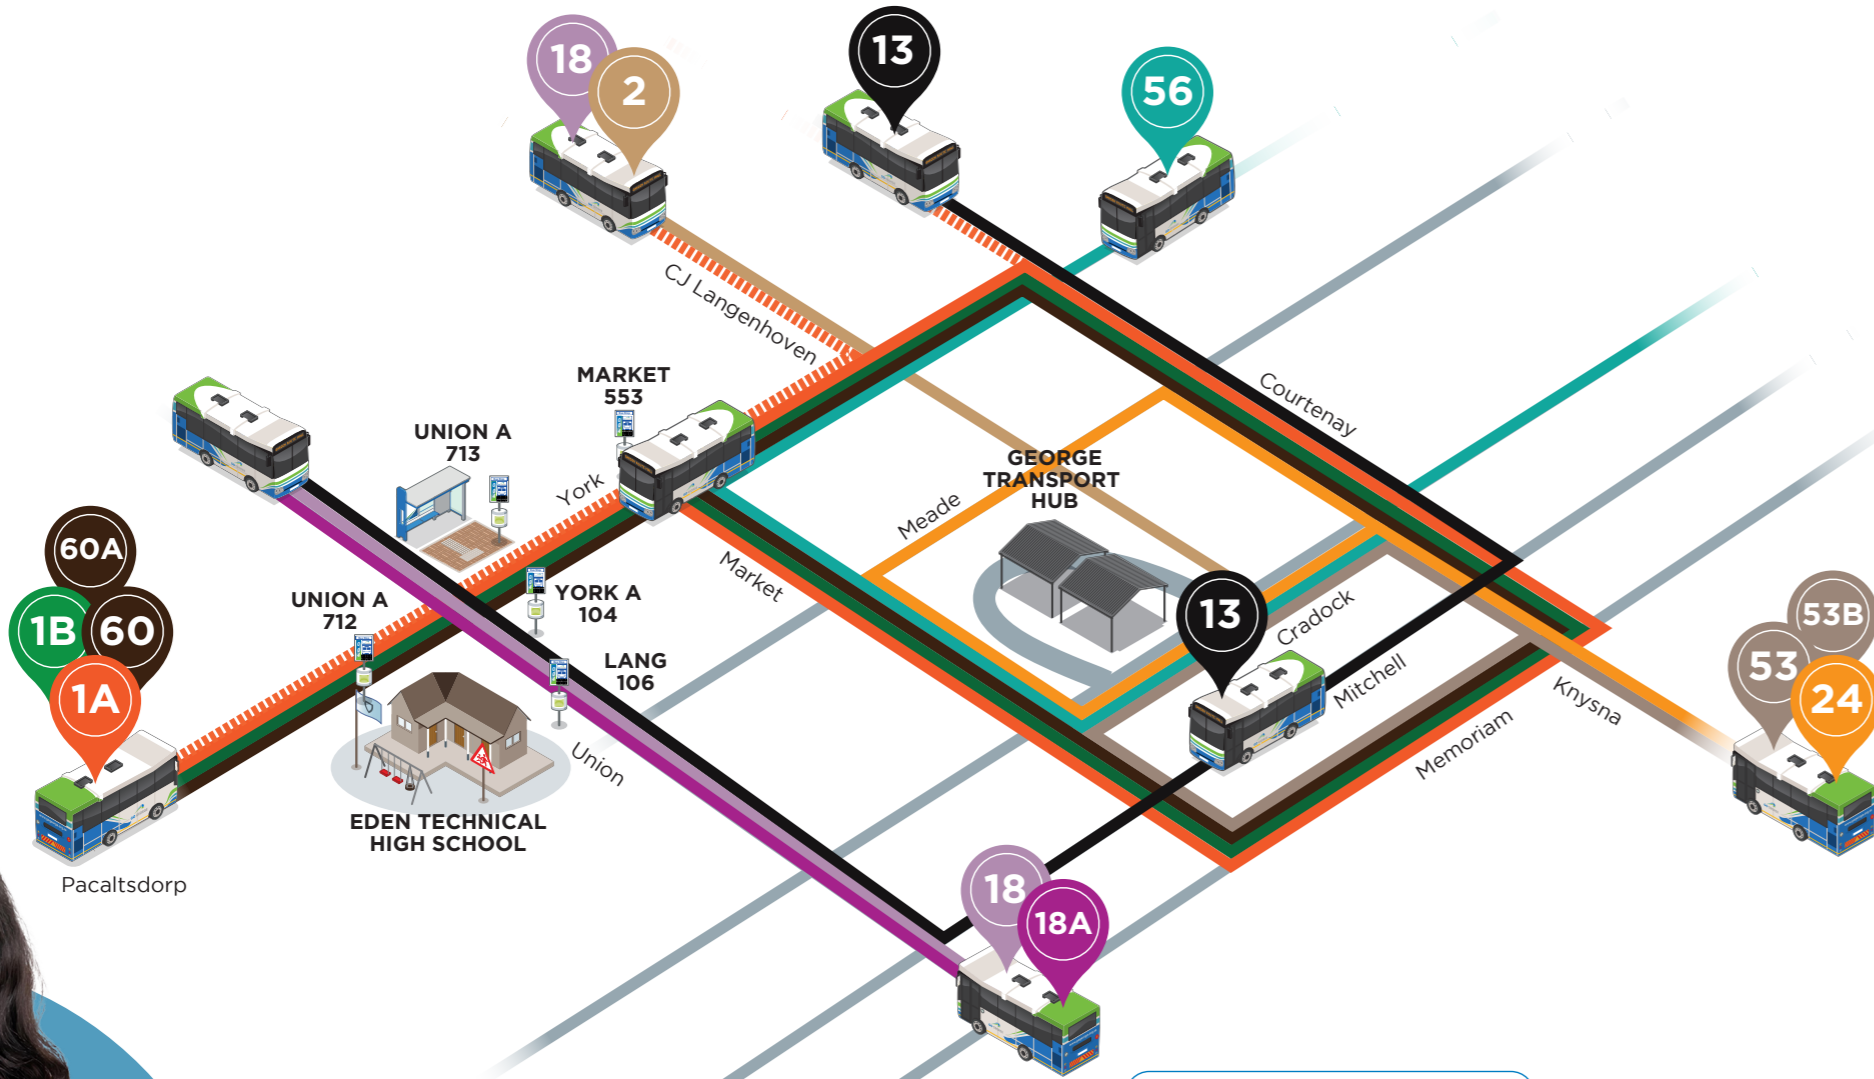

Route planning

Eden Technical High School

Legend:

1A	New Dawn Park - CBD
1B	Harmony Park - CBD
2	Blanco - CBD
13	City Loop
18	Parkdene - Blanco
18A	Thembalethu Circle - Blanco
24	CBD - Loerie Park - GR Mall
53	Rosemoor - CBD
56	Denneoord - CBD
60	Rosedale - CBD
60A	Syferfontein/Rosedale - CBD