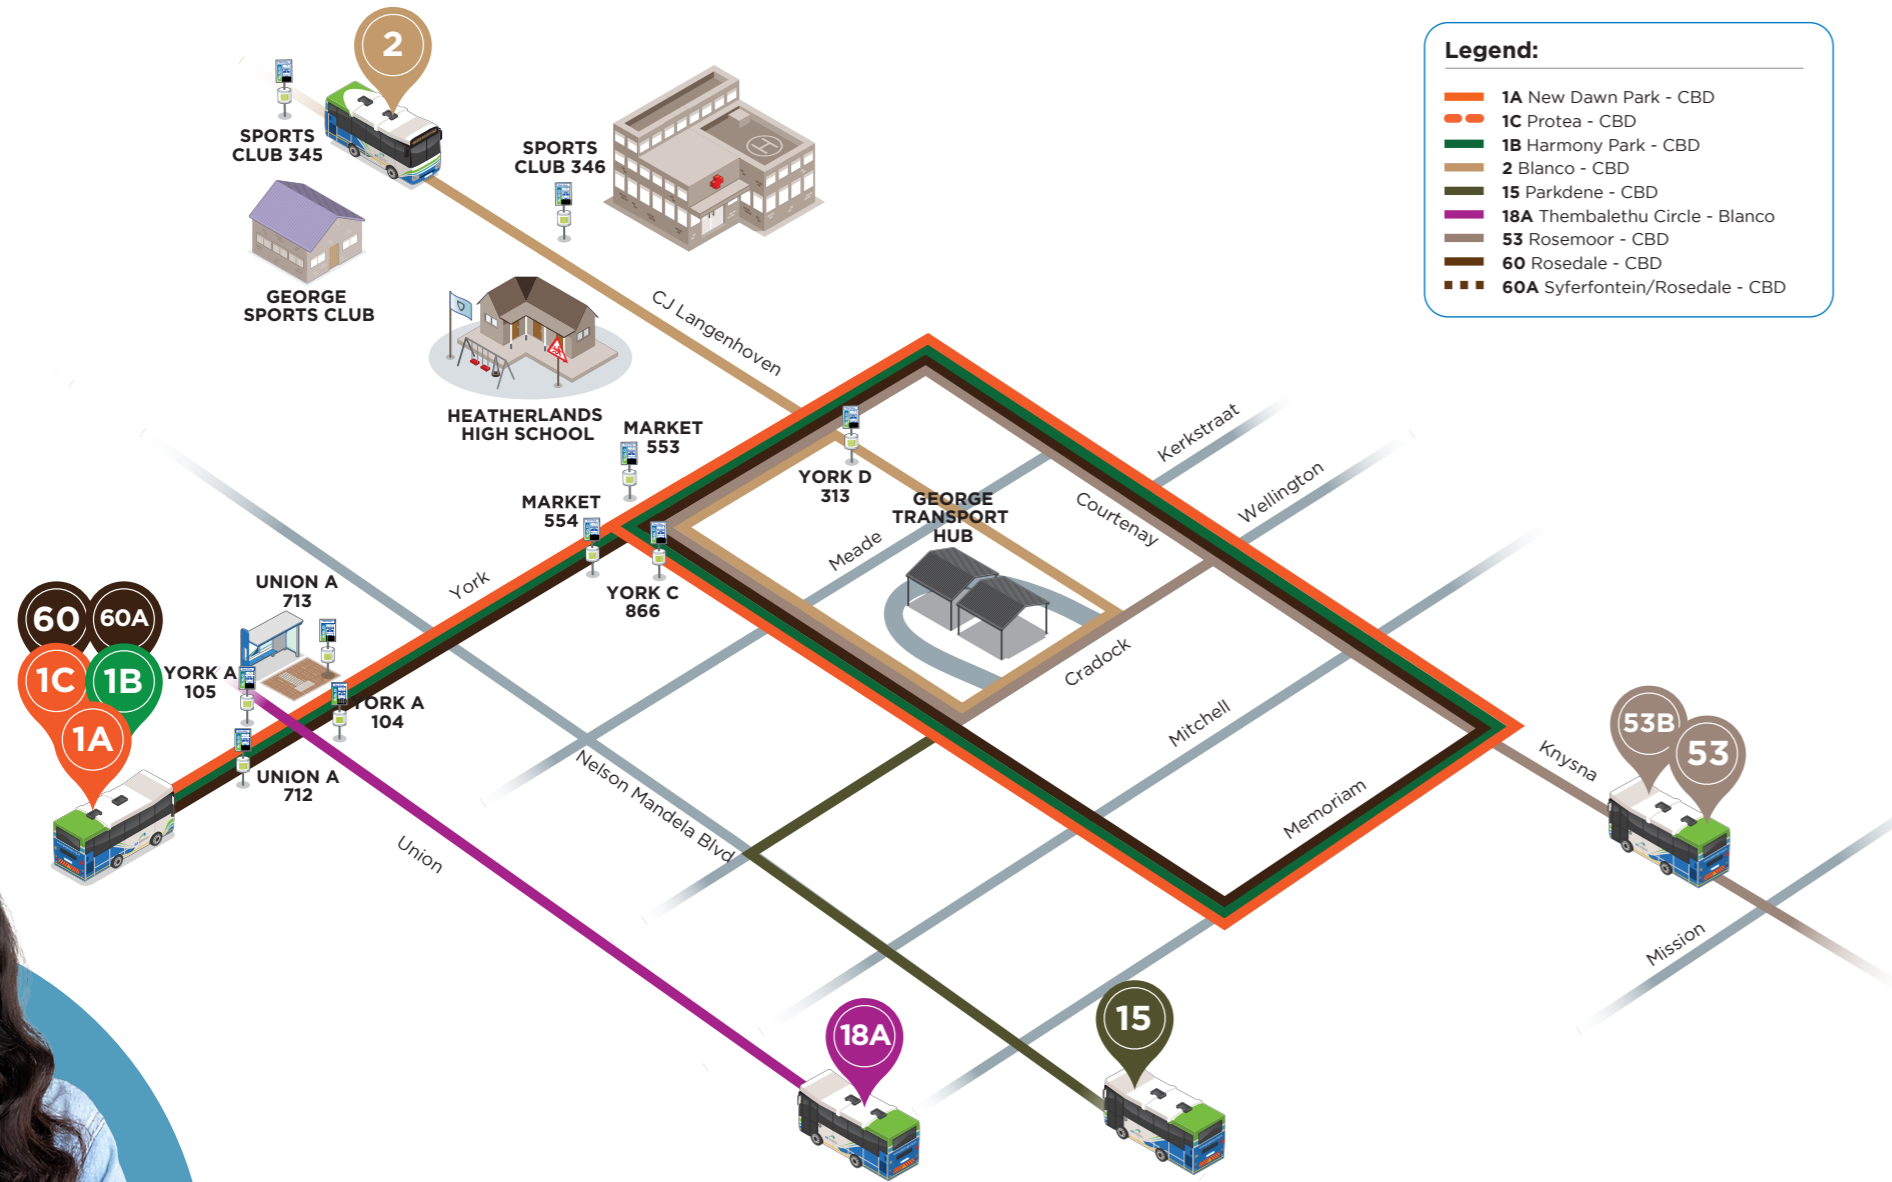

Route planning

Heatherlands High

Legend:

—	1A New Dawn Park - CBD
—	1C Protea - CBD
—	1B Harmony Park - CBD
—	2 Blanco - CBD
—	15 Parkdene - CBD
—	18A Thembalethu Circle - Blanco
—	53 Rosemoor - CBD
—	60 Rosedale - CBD
- - -	60A Syferfontein/Rosedale - CBD

ROUTES FROM HOME TO SCHOOL:

- From BLANCO:**
Take Route 2 Blanco and get off at the Sports Club 346 stop behind the hospital. Make sure that it is safe to cross the street before you do so.
- From PACALTSDORP:**
Take Route 1A, 1B, 1C, 60 of 60A and transfer to Route 2 Blanco at the Market 553 stop at the post office. Get off at the Sports Ground 345 stop in front of the George Sports Club.
- From PARKDENE/CONVILLE/BORCHERDS/LAWAAIKAMP:**
Take Route 15 to the Transport Hub and transfer to the Blanco bus (R2). Get off at the Sports Club 345 stop in front of the George Sports Club.
- From ROSEMOOR:**
Take Route 53 or 53B and get off at the York C 866 stop next to the Protea Pharmacy in Market Street. Use the pedestrian crossing at the traffic light to go to the Market 553 stop in front of the post office, where you can transfer to Route 2 Blanco. Get off at the Sports Ground 345 stop in front of the George Sports Club.
- From THEMBALETHU:**
Take Route 18A and get off at the York A 105 stop next to Checkers in Plattner Blvd. Use the pedestrian crossing to get to the Union 713 stop where you can board any Pacaltsdorp bus. Get off at the Market 553 stop in front of the Post Office and transfer to a Blanco bus (R2). Get off at the Sports Club 345 stop.