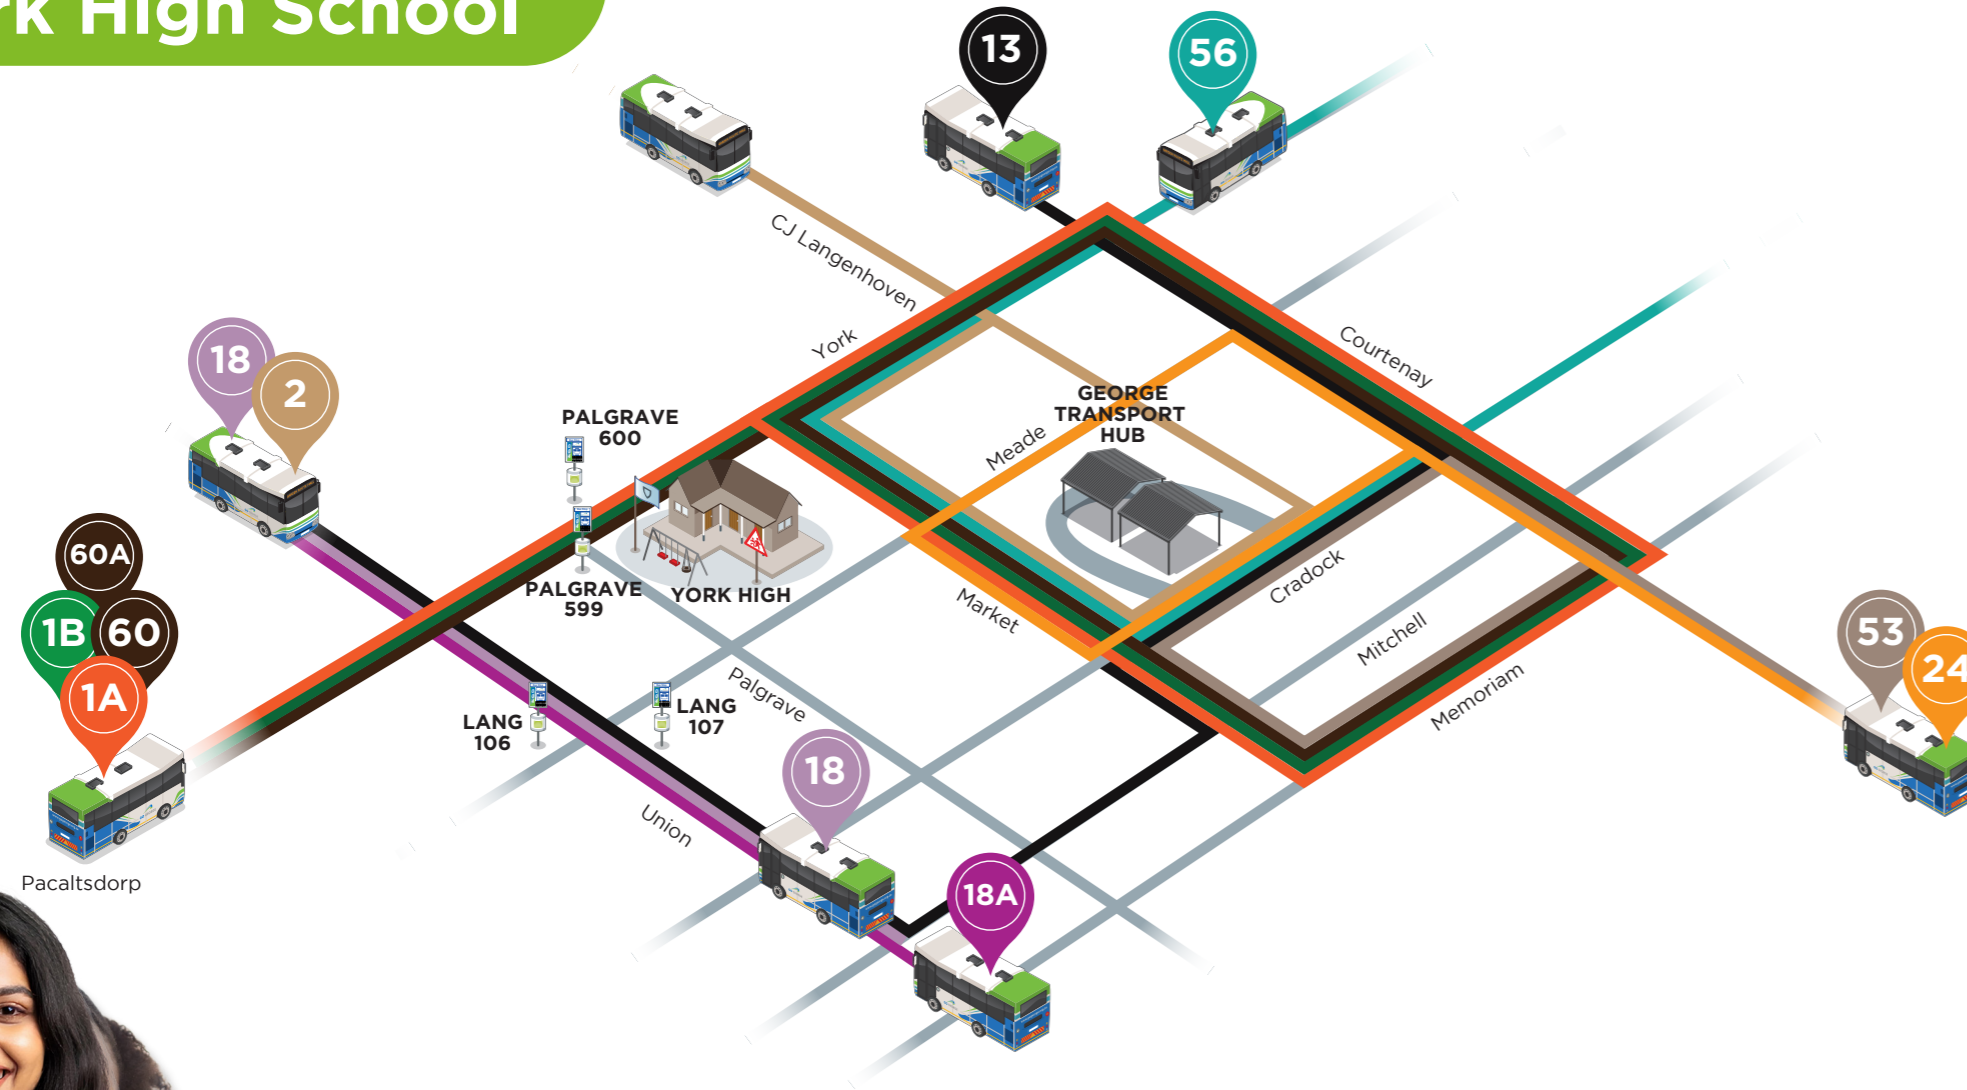

Route planning

York High School

Legend:

- 1A New Dawn Park - CBD
- 1B Harmony Park - CBD
- 2 Blanco - CBD
- 13 City Loop
- 18 Parkdene - Blanco
- 18A Thembalethu Circle - Blanco
- 24 CBD - Loerie Park - GR Mall
- 53 Rosemoor - CBD
- 56 Denneoord - CBD
- 60 Rosedale - CBD
- - - 60A Syferfontein/Rosedale - CBD

ROUTES FROM HOME TO SCHOOL:

- **From BLANCO:**
  Take Route 18 or 18A and get off at Lang 107 stop in Union Street and walk to school via Meade Street. Alternatively, take Route 2 Blanco and transfer to Route 1A, 1B, 60 or 60A at the Transport Hub, get off at Palgrave 599 stop and walk to school via Palgrave Street. You can also transfer to Route 13, get off at Lang 106 stop and walk to school via Meade Street.
- **From HEATHERLANDS/HEATHER PARK:**
  Take Route 13R City Loop and get off at Lang 107 stop in Union Street. Walk to school via Meade Street.
- **From DENNEOORD:**
  Take Route 56F or 56R Denneoord and transfer to Route 1A, 1B, 60, 60A or 13 at the Transport Hub. Get off at Palgrave 599 stop in York Street and walk to school via Palgrave Street.
- **From PACALTSDORP:**
  Take Route 1A, 1B, 60 or 60A, get off at Palgrave 600 stop and walk to school via Palgrave Street.
- **From ROSEMOOR:**
  Take any Rosemoor bus to the Transport Hub and transfer to Route 1A, 1B, 60 or 60A, get off Palgrave 599 stop in York Street and walk to school via Palgrave Street. Alternatively, transfer to Route 13F, get off at Lang 106 stop in Union Street and walk to school via Meade Street.
- **From LOERIE PARK:**
  Take Route 24 to the Transport Hub and transfer to Route 1A, 1B, 60 or 60A, get off at Palgrave 599 stop in York Street and walk to school via Palgrave Street. Alternatively, transfer to Route 13F, get off at Lang 106 stop in Union Street and walk to school via Meade Street.
- **From PARKDENE/CONVILLE/BORCHERDS/LAWAAIKAMP:**
  Take Route 18, get off at the Lang 106 stop in Union Street and walk to school via Meade Street.
- **From THEMBALETHU:**
  Take Route 18A or 10R and get off at the Lang 106 stop in Union Street and walk to school via Meade Street.

ROUTES BACK HOME AFTER SCHOOL: