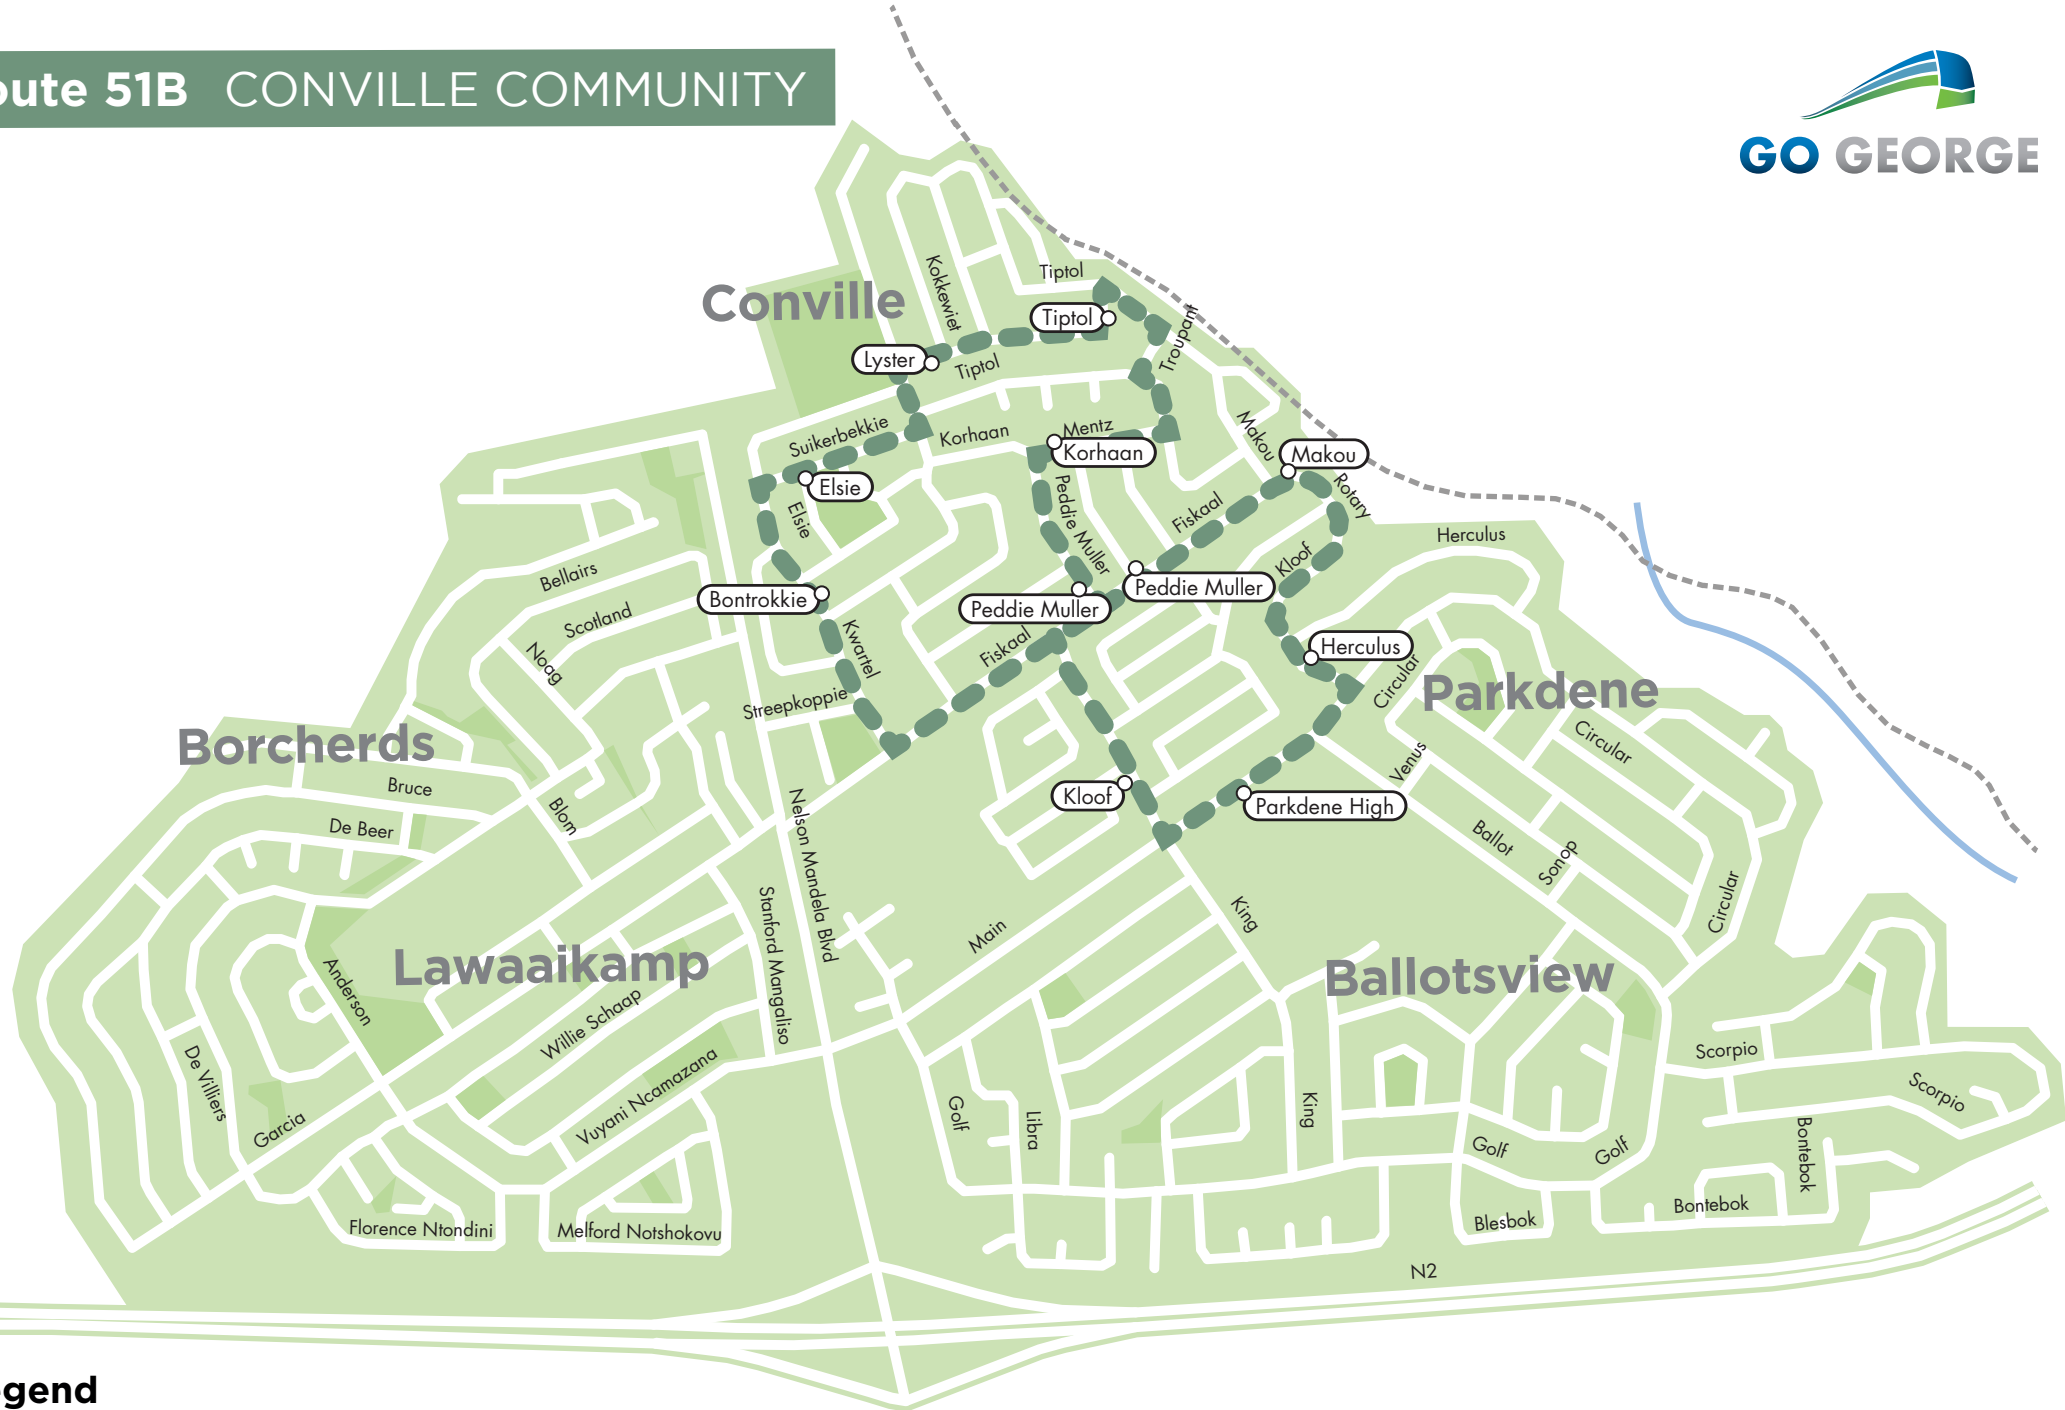

Route 51B CONVILLE COMMUNITY

Legend

- Bus Stop
- Transfer Point
- Railway Line