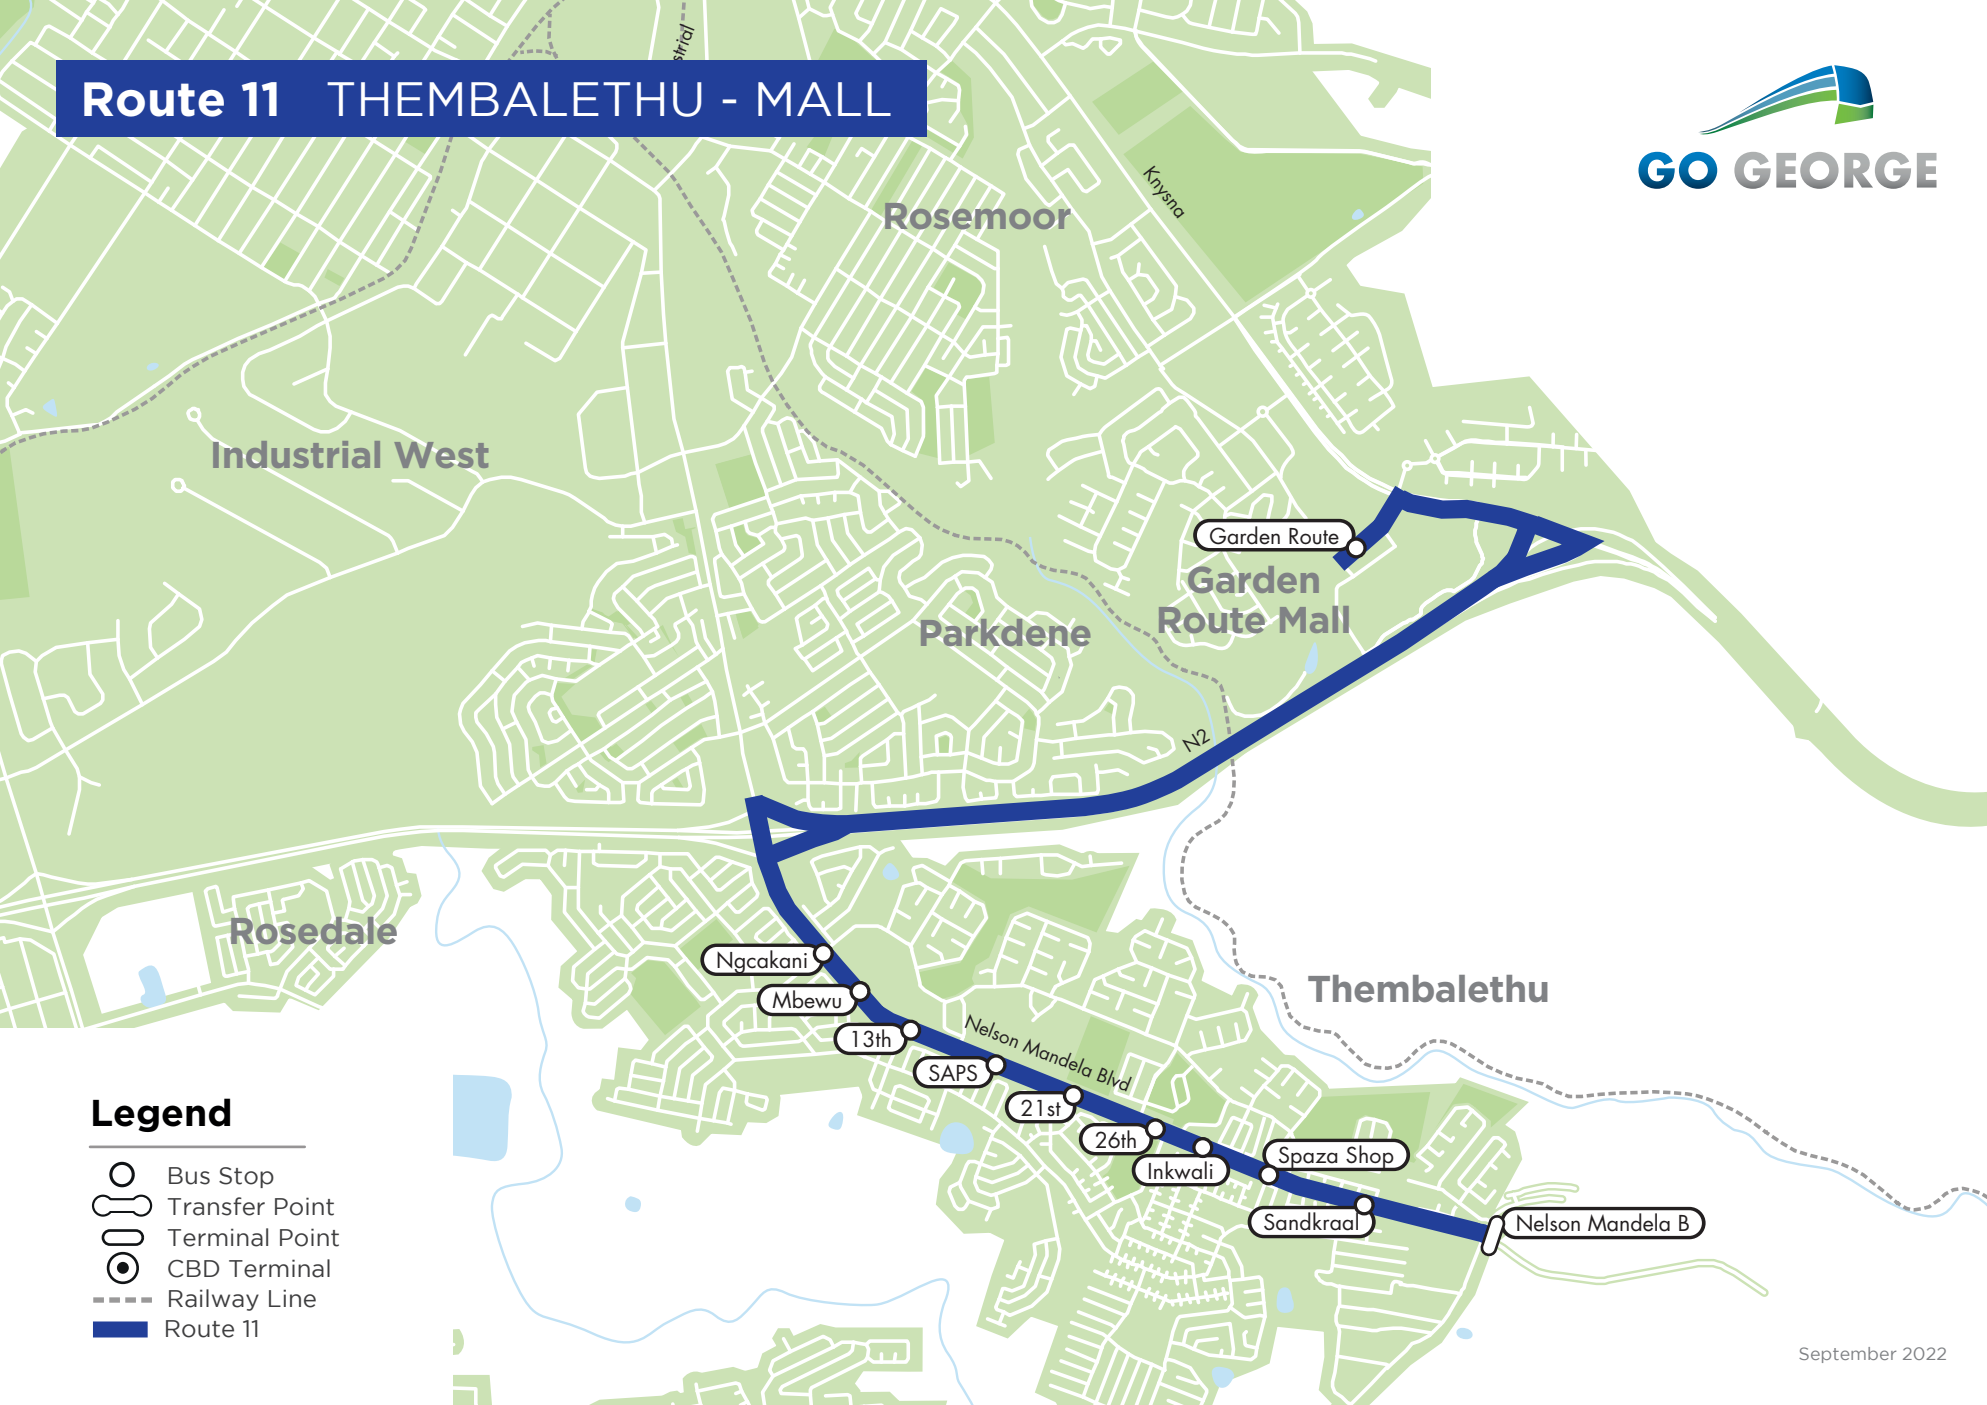

Route 11 THEMBALETHU - MALL

Legend

- Bus Stop
- Transfer Point
- Terminal Point
- CBD Terminal
- Railway Line
- Route 11